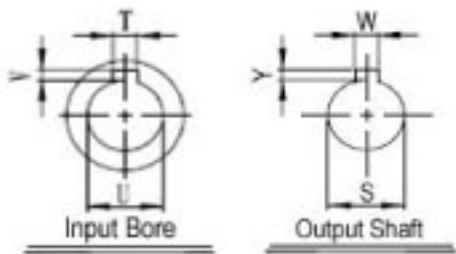

SURPLUS CENTER

800-488-3407
 www.surpluscenter.com
 1015 West "O" St.
 LINCOLN, NE 68528

WorldWide Gear Reducers Right Output 237 Series

* Fill in with any ratios

A	AB	AC	B	BB	BD	BE	CC	F	H	LL	N	Z
8.71	4.705	6.378	7.948	5.087	4.055	2.88	2.375	5	6.937	2.5	2.37	3/8-16 UNF

Flange					Input Bore		Output Shaft			Oil (oz.)	
LA	LB	LC	LD	LE	Z1	U	T*V	L1	S		W*Y
5.875	4.5	6.496	1.378	0.157	0.433	0.625	3/16*3/32	1.25	1.125	1/4*1/8	26.13

Unit: Inches
 Scale --- 1:3