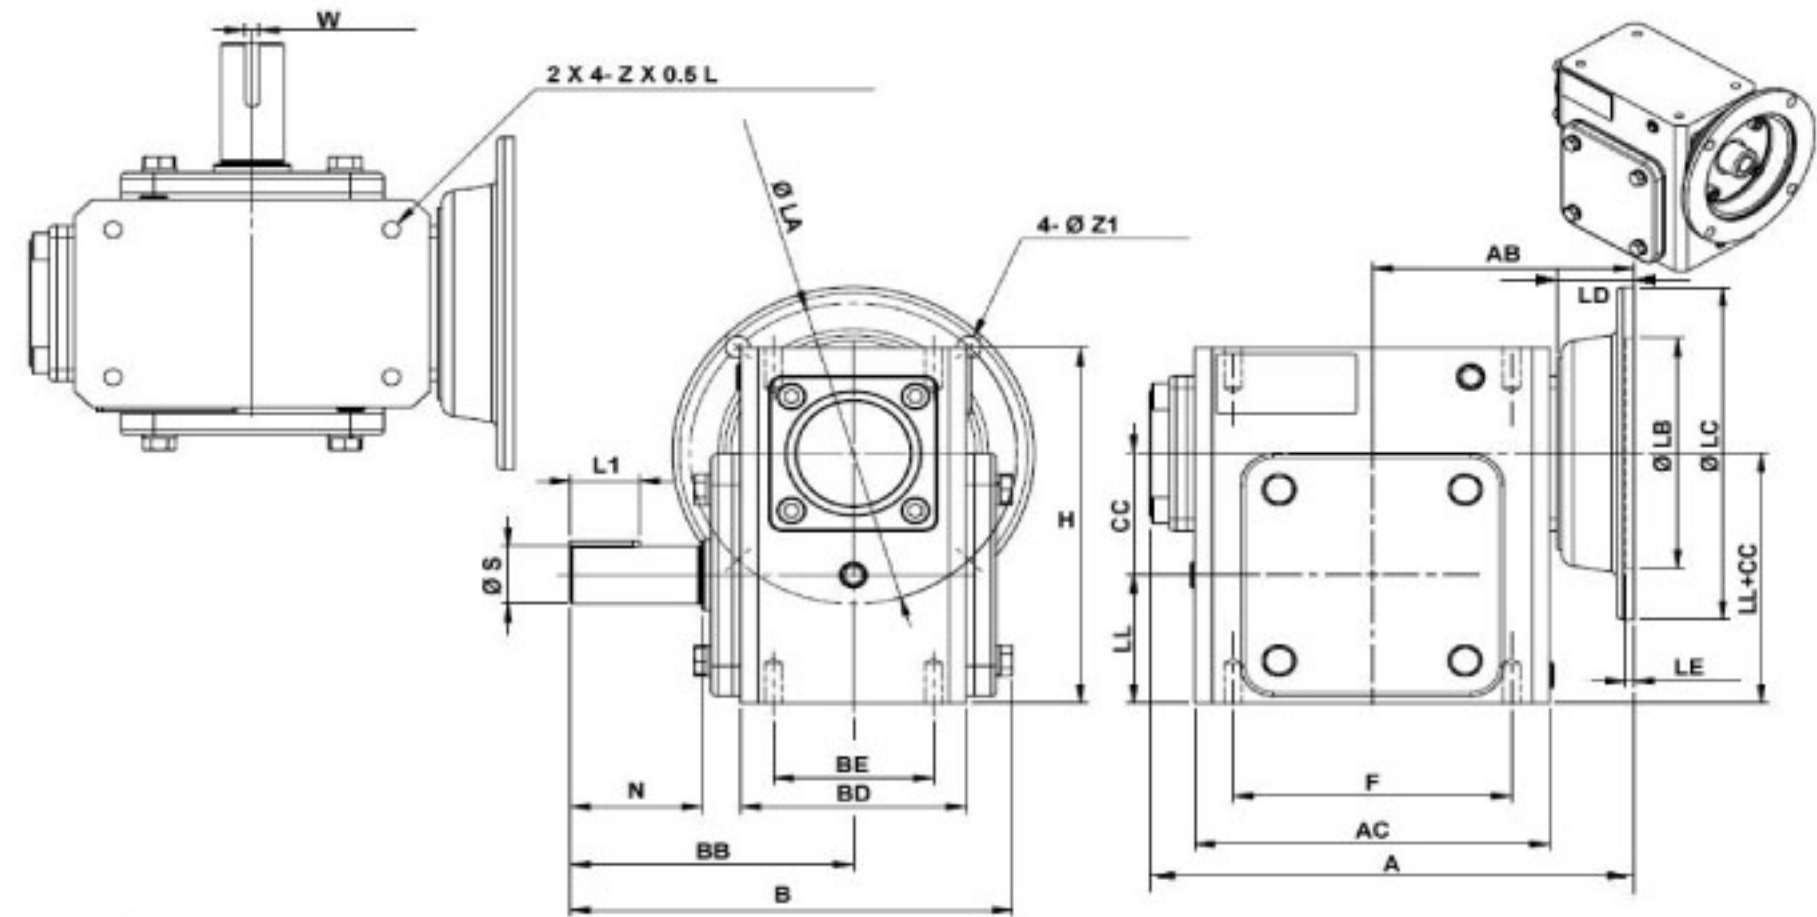

SURPLUS CENTER

800-488-3407
 www.surpluscenter.com
 1015 West "O" St.
 LINCOLN, NE 68528

WorldWide Gear Reducers Right Output 237 Series

* Fill in with any ratios

A	AB	AC	B	BB	BD	BE	CC	F	H	LL	N	Z
8.71	4.705	6.378	7.948	5.087	4.055	2.88	2.375	5	6.937	2.5	2.37	3/8-16 UNF

Flange					Input Bore		Output Shaft			Oil (oz.)	
LA	LB	LC	LD	LE	Z1	U	T*V	L1	S		W*Y
5.875	4.5	6.496	1.378	0.157	0.433	0.625	3/16*3/32	1.25	1.125	1/4*1/8	26.13

Unit: Inches
 Scale --- 1:3