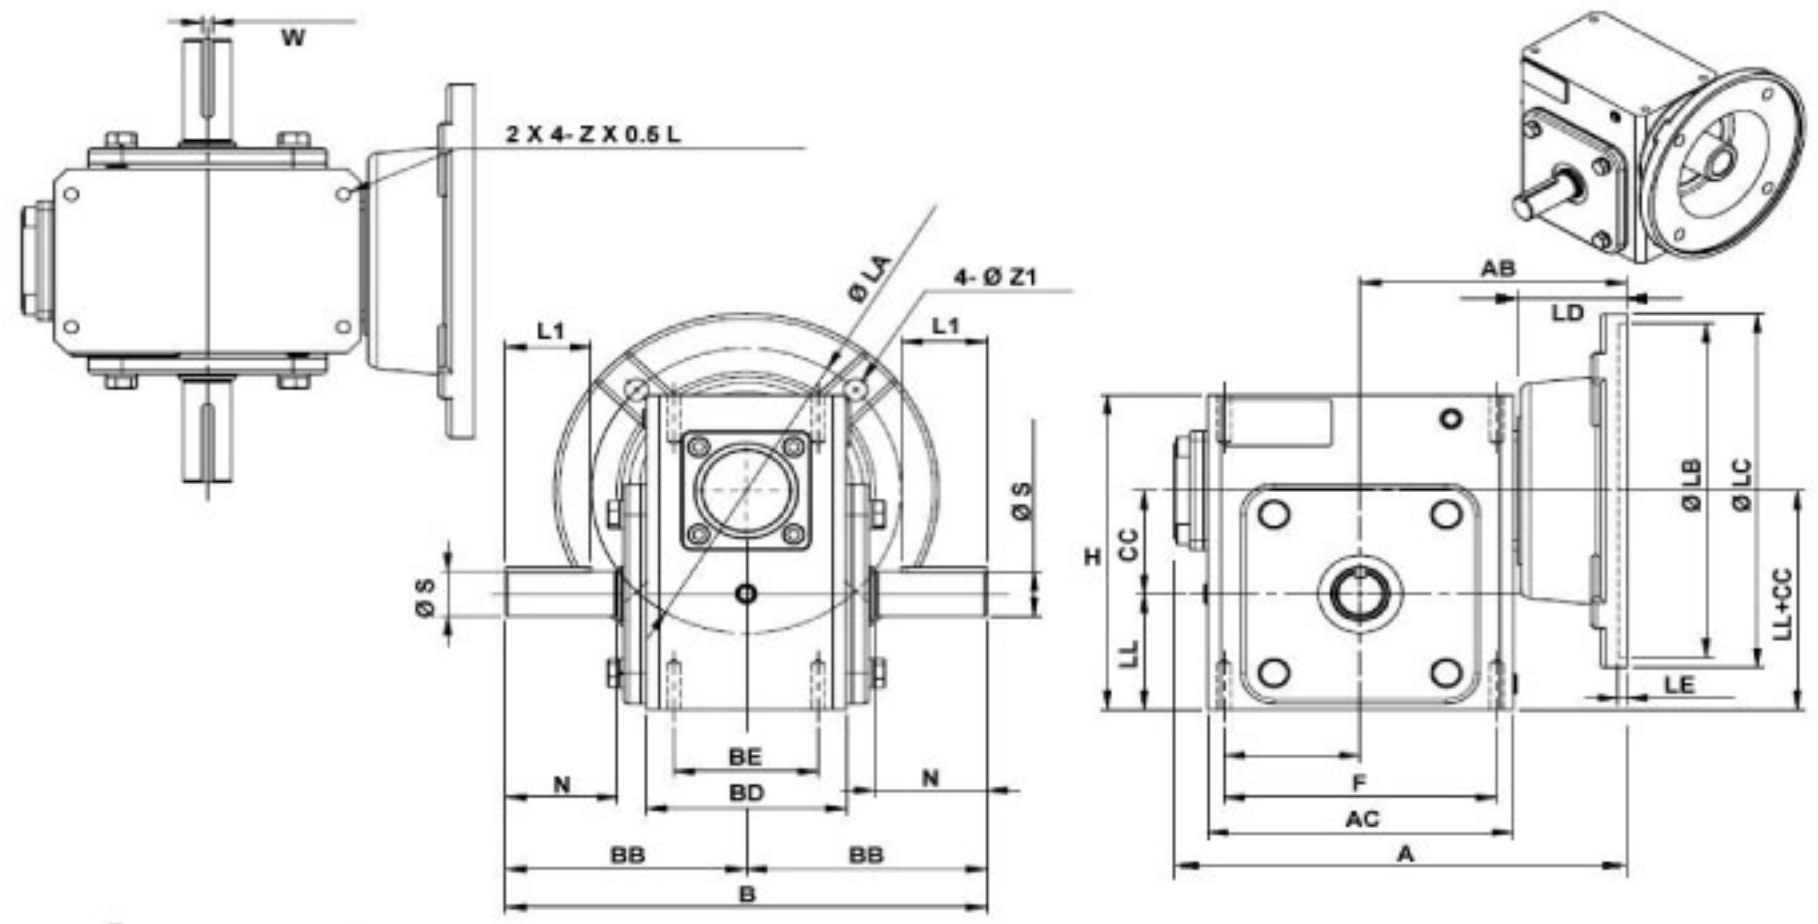

SURPLUS CENTER

800-488-3407
 www.surpluscenter.com
 1015 West "O" St.
 LINCOLN, NE 68528

WorldWide Gear Reducers Dual Output 262 Series

* Fill in with any ratios

A	AB	AC	B	BB	BD	BE	CC	F	H	LL	N	Z
10.57	6.24	7.165	11.26	5.63	4.685	3.375	2.625	6.375	8	2.938	2.626	3/8-16 UNC

Flange					Input Bore		Output Shaft			Oil (oz.)	
LA	LB	LC	LD	LE	Z1	U	T*V	L1	S		W*Y
7.25	8.5	9	2.559	0.197	0.551	1.125	1/4*1/8	2	1.125	1/4*1/8	41.42

Unit: Inches
 Scale --- 1:4