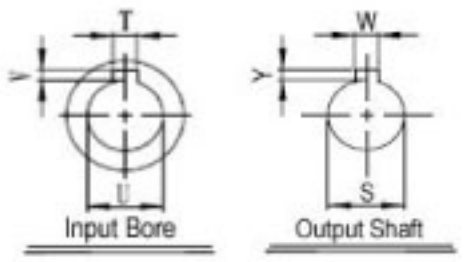

SURPLUS CENTER

800-488-3407
 www.surpluscenter.com
 1015 West "O" St.
 LINCOLN, NE 68528

WorldWide Gear Reducers Dual Output 262 Series

* Fill in with any ratios

A	AB	AC	B	BB	BD	BE	CC	F	H	LL	N	Z
10.57	6.24	7.165	11.26	5.63	4.685	3.375	2.625	6.375	8	2.938	2.626	3/8-16 UNC

Flange					Input Bore		Output Shaft			Oil (oz.)	
LA	LB	LC	LD	LE	Z1	U	T*V	L1	S		W*Y
7.25	8.5	9	2.559	0.197	0.551	1.125	1/4*1/8	2	1.125	1/4*1/8	41.42

Unit: Inches
 Scale --- 1:4