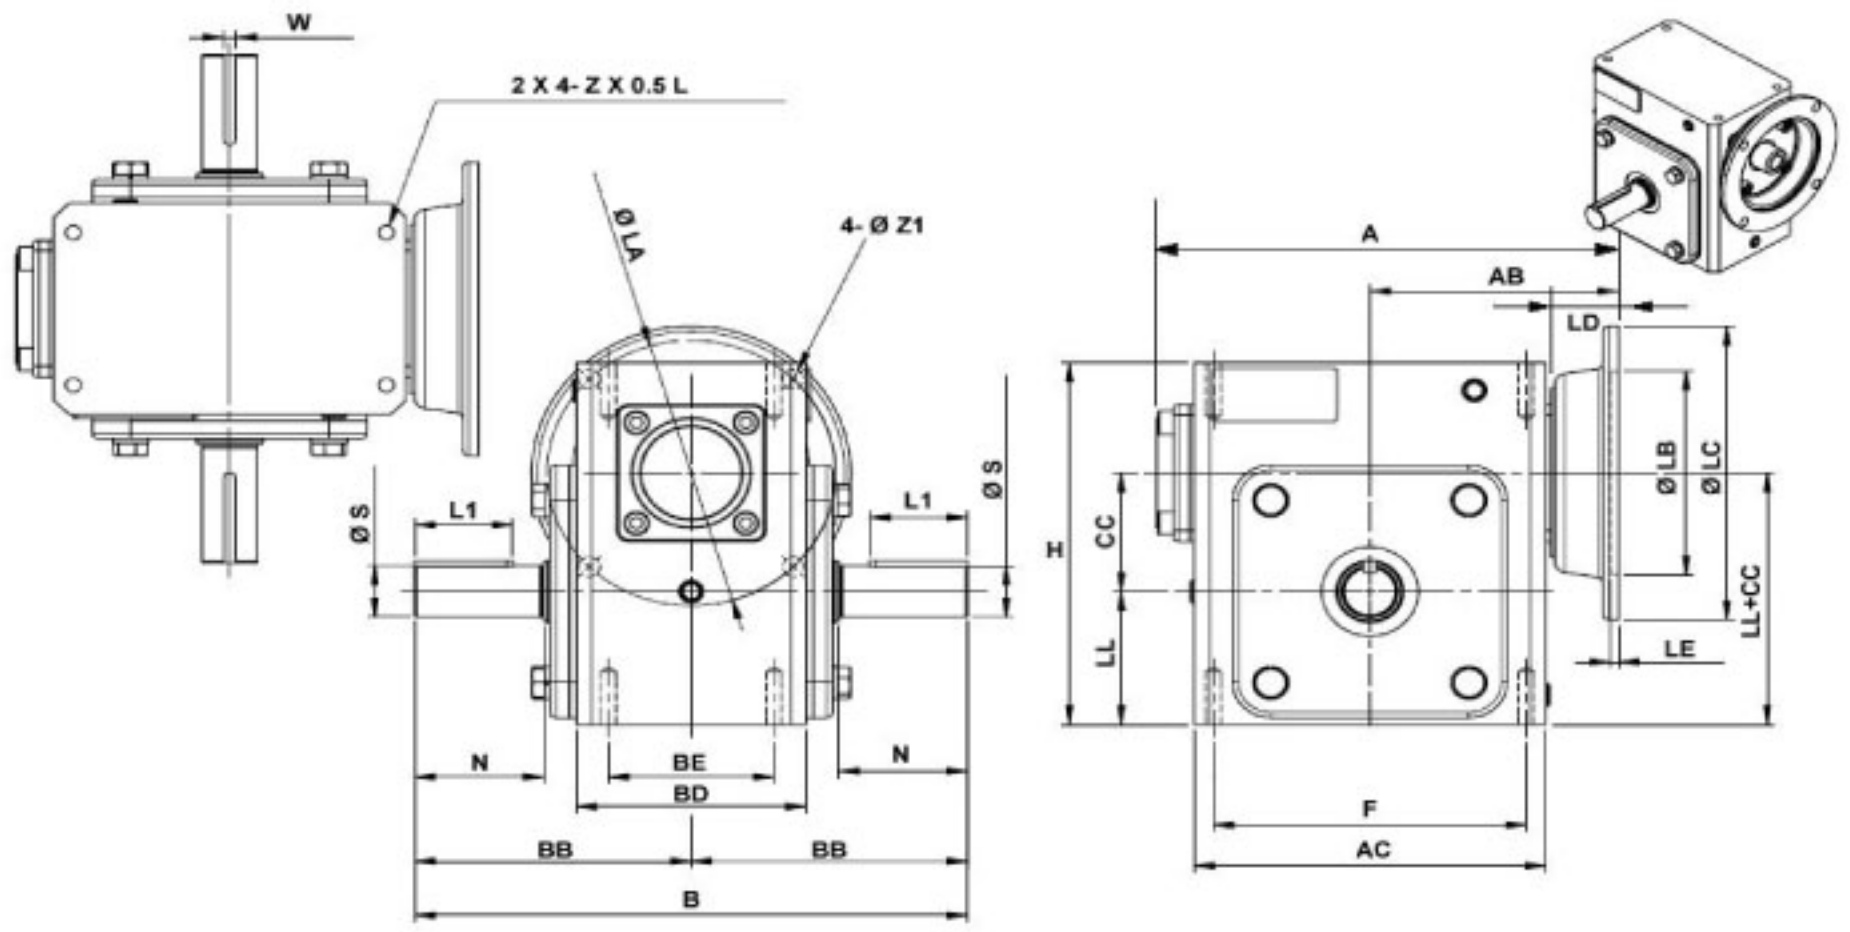

SURPLUS CENTER
 800-488-3407
 www.surpluscenter.com
 1015 West "O" St.
 LINCOLN, NE 68528

WorldWide Gear Reducers
 Dual Output
 262 Series

* Fill in with any ratios

A	AB	AC	B	BB	BD	BE	CC	F	H	LL	N	Z
9.41	5.059	7.165	11.26	5.63	4.685	3.375	2.625	6.375	8	2.938	2.626	3/8-16 UNC

Flange					Input Bore		Output Shaft			Oil (oz.)	
LA	LB	LC	LD	LE	Z1	U	T*V	L1	S		W*Y
5.875	4.5	6.496	1.378	0.157	0.433	0.875	3/16*3/32	2	1.125	1/4*1/8	41.42

Unit: Inches
 Scale — 1:3.5