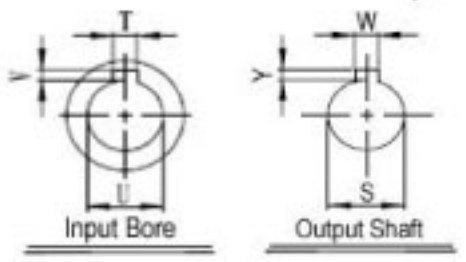

SURPLUS CENTER
 800-488-3407
 www.surpluscenter.com
 1015 West "O" St.
 LINCOLN, NE 68528

WorldWide Gear Reducers
 Dual Output
 262 Series

* Fill in with any ratios

A	AB	AC	B	BB	BD	BE	CC	F	H	LL	N	Z
9.41	5.059	7.165	11.26	5.63	4.685	3.375	2.625	6.375	8	2.938	2.626	3/8-16 UNC

Flange					Input Bore		Output Shaft			Oil (oz.)	
LA	LB	LC	LD	LE	Z1	U	T*V	L1	S		W*Y
5.875	4.5	6.496	1.378	0.157	0.433	0.875	3/16*3/32	2	1.125	1/4*1/8	41.42

Unit: Inches
 Scale — 1:3.5