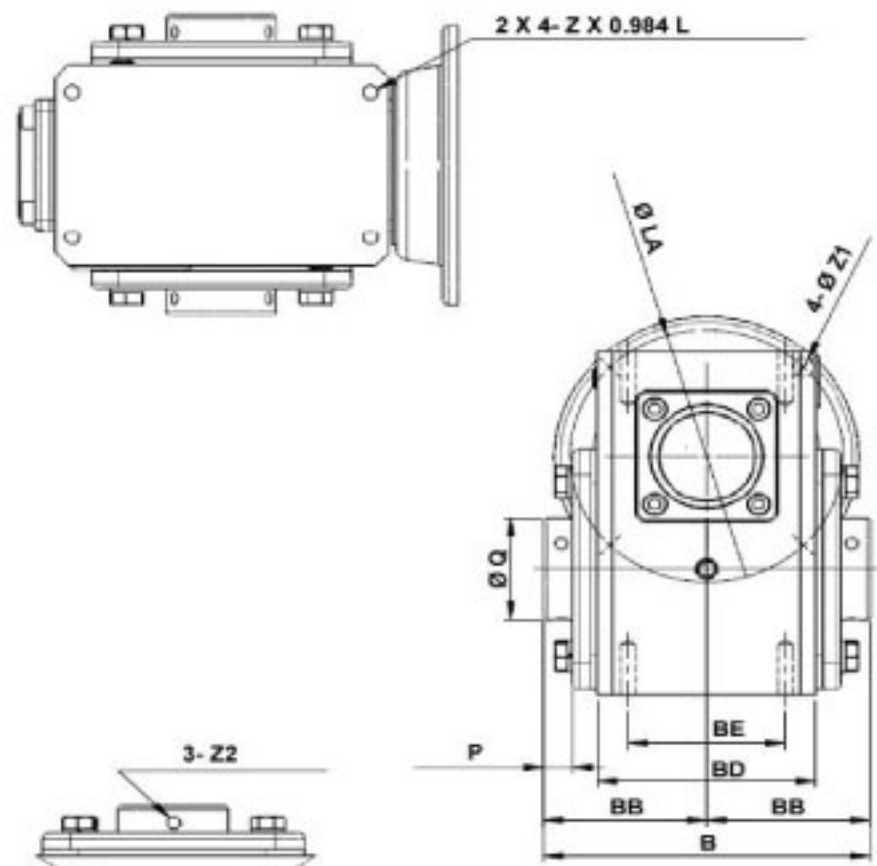

SURPLUS CENTER

800-488-3407
 www.surpluscenter.com
 1015 West "O" St.
 LINCOLN, NE 68528

WorldWide Gear Reducers Hollow Output 262 Series

* Fill in with any ratios

Unit: Inches
 Scale — 1:3.5

A	AB	AC	B	BB	BD	BE	CC	F	H	LL	P	Z
9.409	5.059	7.165	7	3.5	4.685	3.375	2.625	6.375	8	2.938	0.626	3/8-16 UNF

Flange				Input Bore			Output Bore			Oil (oz.)		
LA	LB	LC	LD	LE	Z1	U	T*V	S	W*Y		Z2	Q
5.875	4.5	6.5	1.378	0.157	0.433	0.875	3/16*3/32	1.437	3/8*5/32	5/16-24 UNF	2.362	41.42