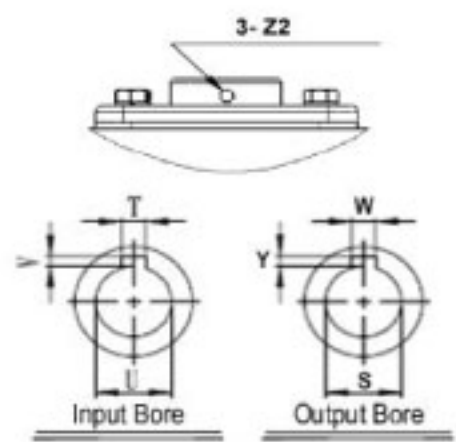

SURPLUS CENTER

800-488-3407
 www.surpluscenter.com
 1015 West "O" St.
 LINCOLN, NE 68528

WorldWide Gear Reducers Hollow Output 262 Series

* Fill in with any ratios

Unit: Inches
 Scale — 1:3.5

A	AB	AC	B	BB	BD	BE	CC	F	H	LL	P	Z
9.409	5.059	7.165	7	3.5	4.685	3.375	2.625	6.375	8	2.938	0.626	3/8-16 UNF

Flange				Input Bore			Output Bore			Oil (oz.)		
LA	LB	LC	LD	LE	Z1	U	T*V	S	W*Y		Z2	Q
5.875	4.5	6.5	1.378	0.157	0.433	0.875	3/16*3/32	1.437	3/8*5/32	5/16-24 UNF	2.362	41.42