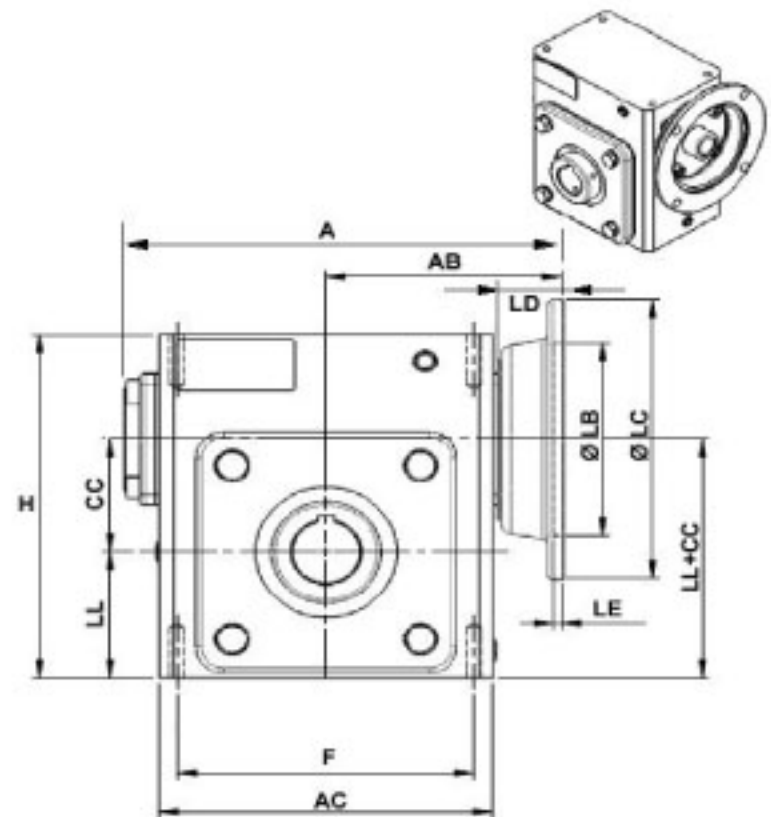

SURPLUS CENTER

800-488-3407
 www.surpluscenter.com
 1015 West "O" St.
 LINCOLN, NE 68528

WorldWide Gear Reducers Hollow Output 262 Series

* Fill in with any ratios

Unit: Inches
 Scale — 1:3.5

A	AB	AC	B	BB	BD	BE	CC	F	H	LL	P	Z
9.409	5.059	7.165	7	3.5	4.685	3.375	2.625	6.375	8	2.938	0.626	3/8-16 UNF

Flange				Input Bore			Output Bore			Oil (oz.)		
LA	LB	LC	LD	LE	Z1	U	T*V	S	W*Y		Z2	Q
5.875	4.5	6.5	1.378	0.157	0.433	0.875	3/16*3/32	1.437	3/8*5/32	5/16-24 UNF	2.362	41.42