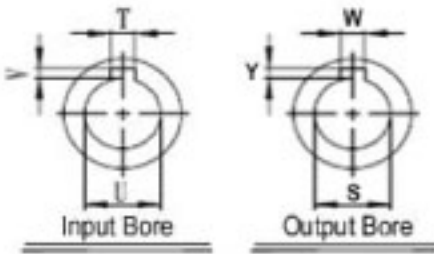

## WorldWide Gear Reducers Hollow Output 262 Series

\* Fill in with any ratios

Unit: Inches  
 Scale — 1:3.5

A	AB	AC	B	BB	BD	BE	CC	F	H	LL	P	Z
9.409	5.059	7.165	7	3.5	4.685	3.375	2.625	6.375	8	2.938	0.626	3/8-16 UNF

Flange				Input Bore			Output Bore				Oil (oz.)	
LA	LB	LC	LD	LE	Z1	U	T*V	S	W*Y	Z2		Q
5.875	4.5	6.5	1.378	0.157	0.433	0.625	3/16*3/32	1.437	3/8*3/16	5/16-24 UNF	2.362	41.42