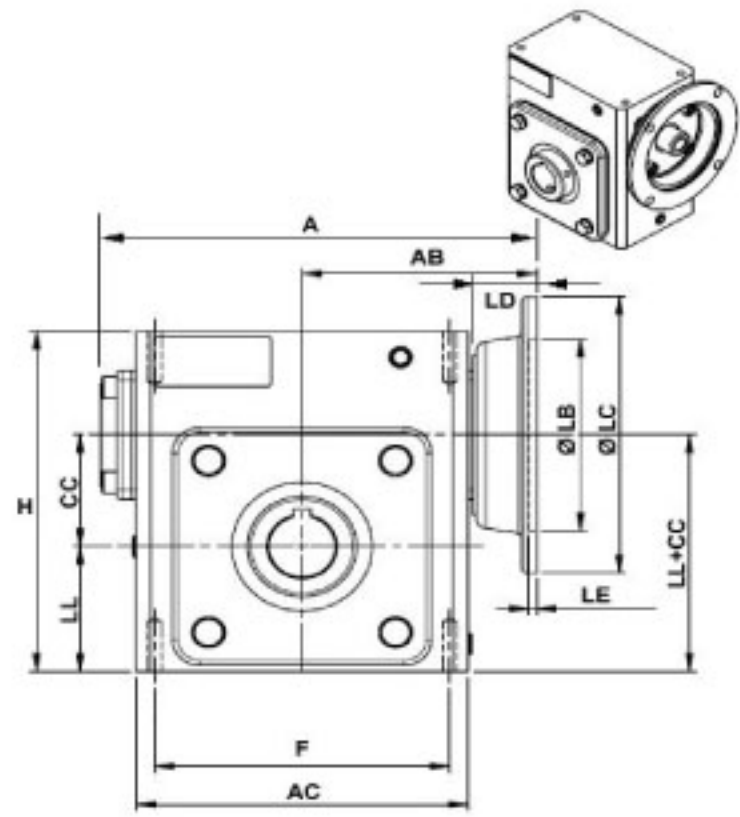

## WorldWide Gear Reducers Hollow Output 262 Series

\* Fill in with any ratios

Unit: Inches  
 Scale — 1:3.5

A	AB	AC	B	BB	BD	BE	CC	F	H	LL	P	Z
9.409	5.059	7.165	7	3.5	4.685	3.375	2.625	6.375	8	2.938	0.626	3/8-16 UNF

Flange				Input Bore			Output Bore				Oil (oz.)	
LA	LB	LC	LD	LE	Z1	U	T*V	S	W*Y	Z2		Q
5.875	4.5	6.5	1.378	0.157	0.433	0.625	3/16*3/32	1.437	3/8*3/16	5/16-24 UNF	2.362	41.42