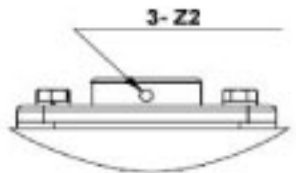

## WorldWide Gear Reducers Hollow Output 262 Series

\* Fill in with any ratios

Unit: Inches  
 Scale — 1:3.5

A	AB	AC	B	BB	BD	BE	CC	F	H	LL	P	Z
9.409	5.059	7.165	7	3.5	4.685	3.375	2.625	6.375	8	2.938	0.626	3/8-16 UNF