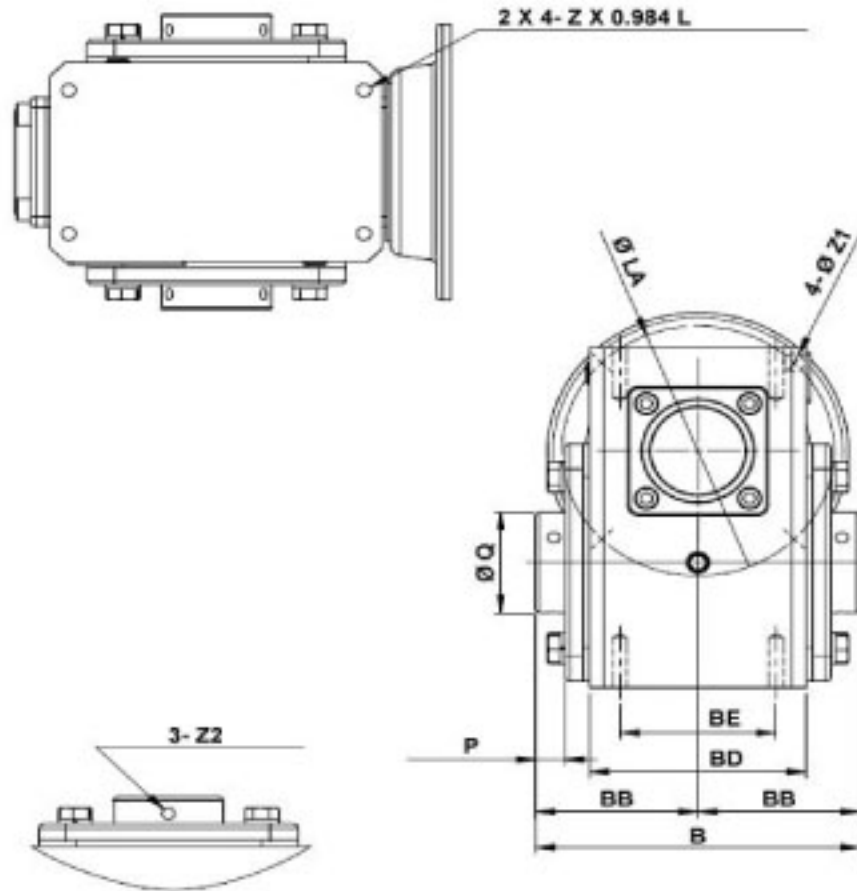

## WorldWide Gear Reducers Hollow Output 262 Series

\* Fill in with any ratios

Unit: Inches  
 Scale — 1:3.5

A	AB	AC	B	BB	BD	BE	CC	F	H	LL	P	Z
9.409	5.059	7.165	7	3.5	4.685	3.375	2.625	6.375	8	2.938	0.626	3/8-16 UNF

Flange				Input Bore			Output Bore				Oil (oz.)	
LA	LB	LC	LD	LE	Z1	U	T*V	S	W*Y	Z2		Q
5.875	4.5	6.5	1.378	0.157	0.433	0.625	3/16*3/32	1.437	3/8*3/16	5/16-24 UNF	2.362	41.42