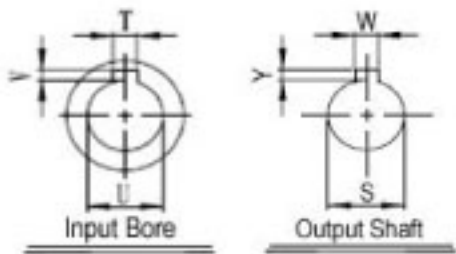

SURPLUS CENTER

800-488-3407
 www.surpluscenter.com
 1015 West "O" St.
 LINCOLN, NE 68528

WorldWide Gear Reducers Right Output 262 Series

* Fill in with any ratios

A	AB	AC	B	BB	BD	BE	CC	F	H	LL	N	Z
9.41	5.059	7.165	8.872	5.63	4.685	3.375	2.625	6.375	8	2.938	2.626	3/8-16 UNF

Flange					Input Bore		Output Shaft			Oil (oz.)	
LA	LB	LC	LD	LE	Z1	U	T*V	L1	S		W*Y
5.875	4.5	6.496	1.378	0.157	0.433	0.625	3/16*3/32	2	1.125	1/4*1/8	41.42

Unit: Inches
 Scale --- 1:4