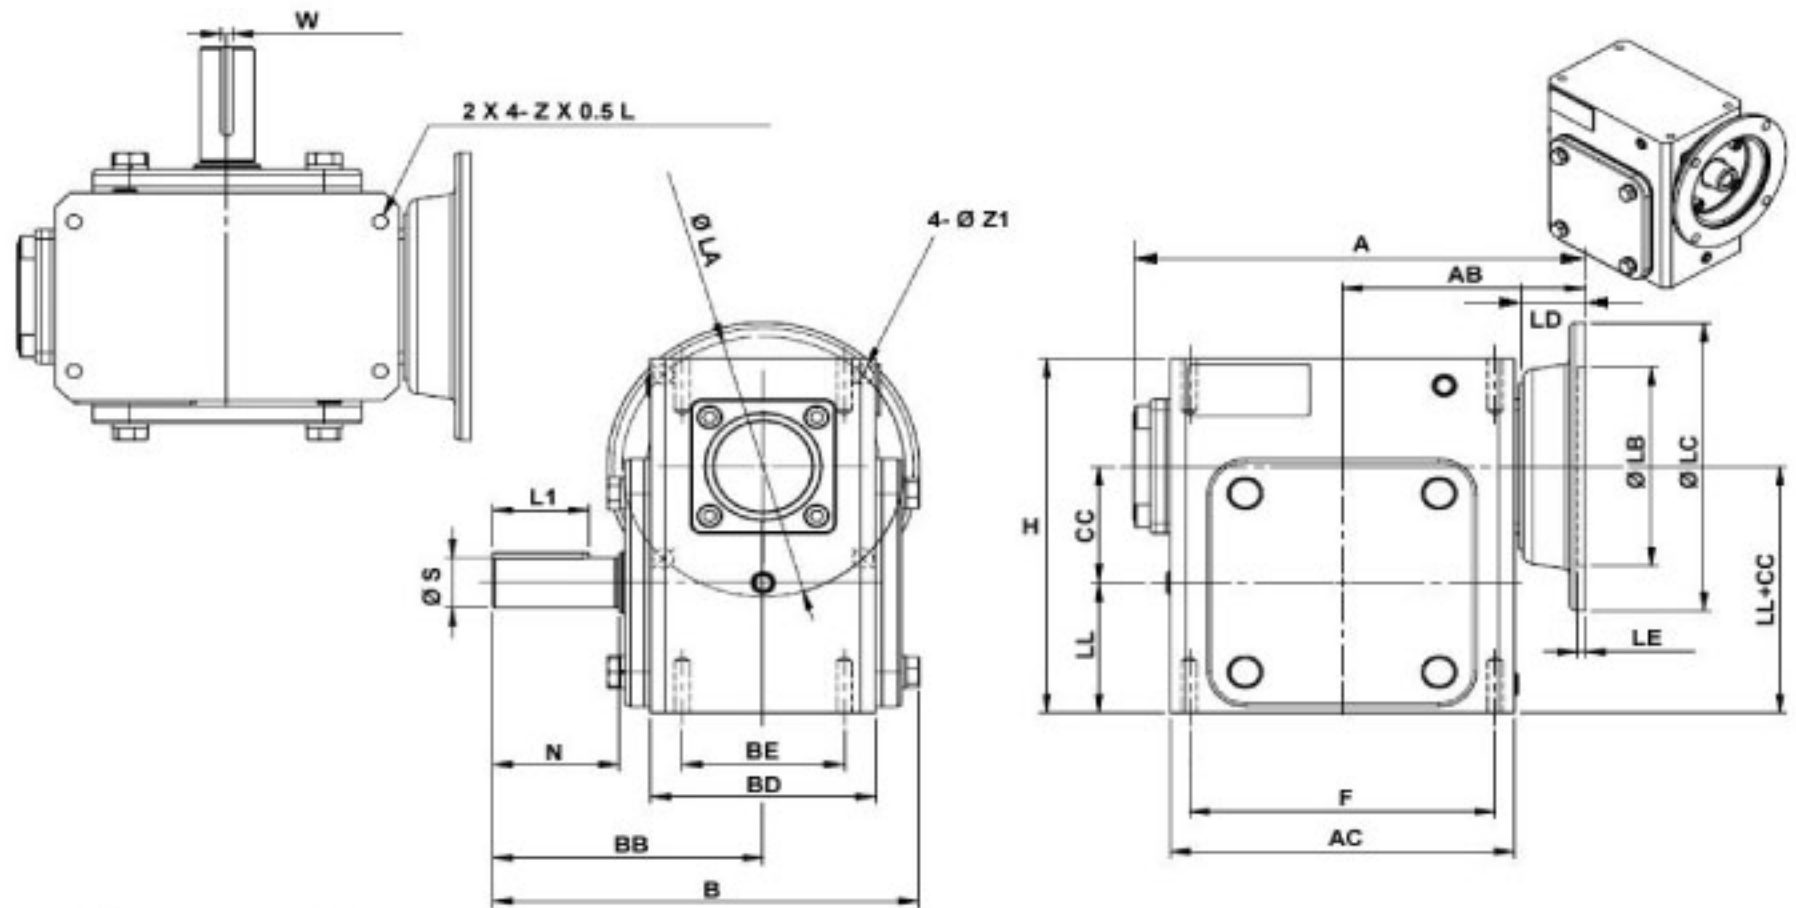

SURPLUS CENTER

800-488-3407
 www.surpluscenter.com
 1015 West "O" St.
 LINCOLN, NE 68528

WorldWide Gear Reducers Right Output 262 Series

* Fill in with any ratios

A	AB	AC	B	BB	BD	BE	CC	F	H	LL	N	Z
9.41	5.059	7.165	8.872	5.63	4.685	3.375	2.625	6.375	8	2.938	2.626	3/8-16 UNF

Flange					Input Bore		Output Shaft			Oil (oz.)	
LA	LB	LC	LD	LE	Z1	U	T*V	L1	S		W*Y
5.875	4.5	6.496	1.378	0.157	0.433	0.625	3/16*3/32	2	1.125	1/4*1/8	41.42

Unit: Inches
 Scale --- 1:4