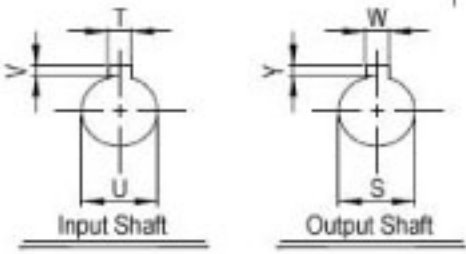

SURPLUS CENTER

800-488-3407
 www.surpluscenter.com
 1015 West "O" St.
 LINCOLN, NE 68528

WorldWide Gear Reducers Shaft to Shaft 262 Series

* Fill in with any ratios

A	AA	AB	AC	B	BB	BD	BE	CC	F	H	LL	Z
10.61	9.892	6.309	7.165	8.872	5.63	4.685	3.375	2.625	6.375	8	2.938	3/8-16 UNF

Input Shaft				Output Shaft				Oil (oz.)
M	L	U	T*V	N	L1	S	W*Y	
2	1	0.75	3/16*3/32	2.626	2	1.125	1/4*1/8	41.42

Unit: Inches
 Scale — 1:3.5