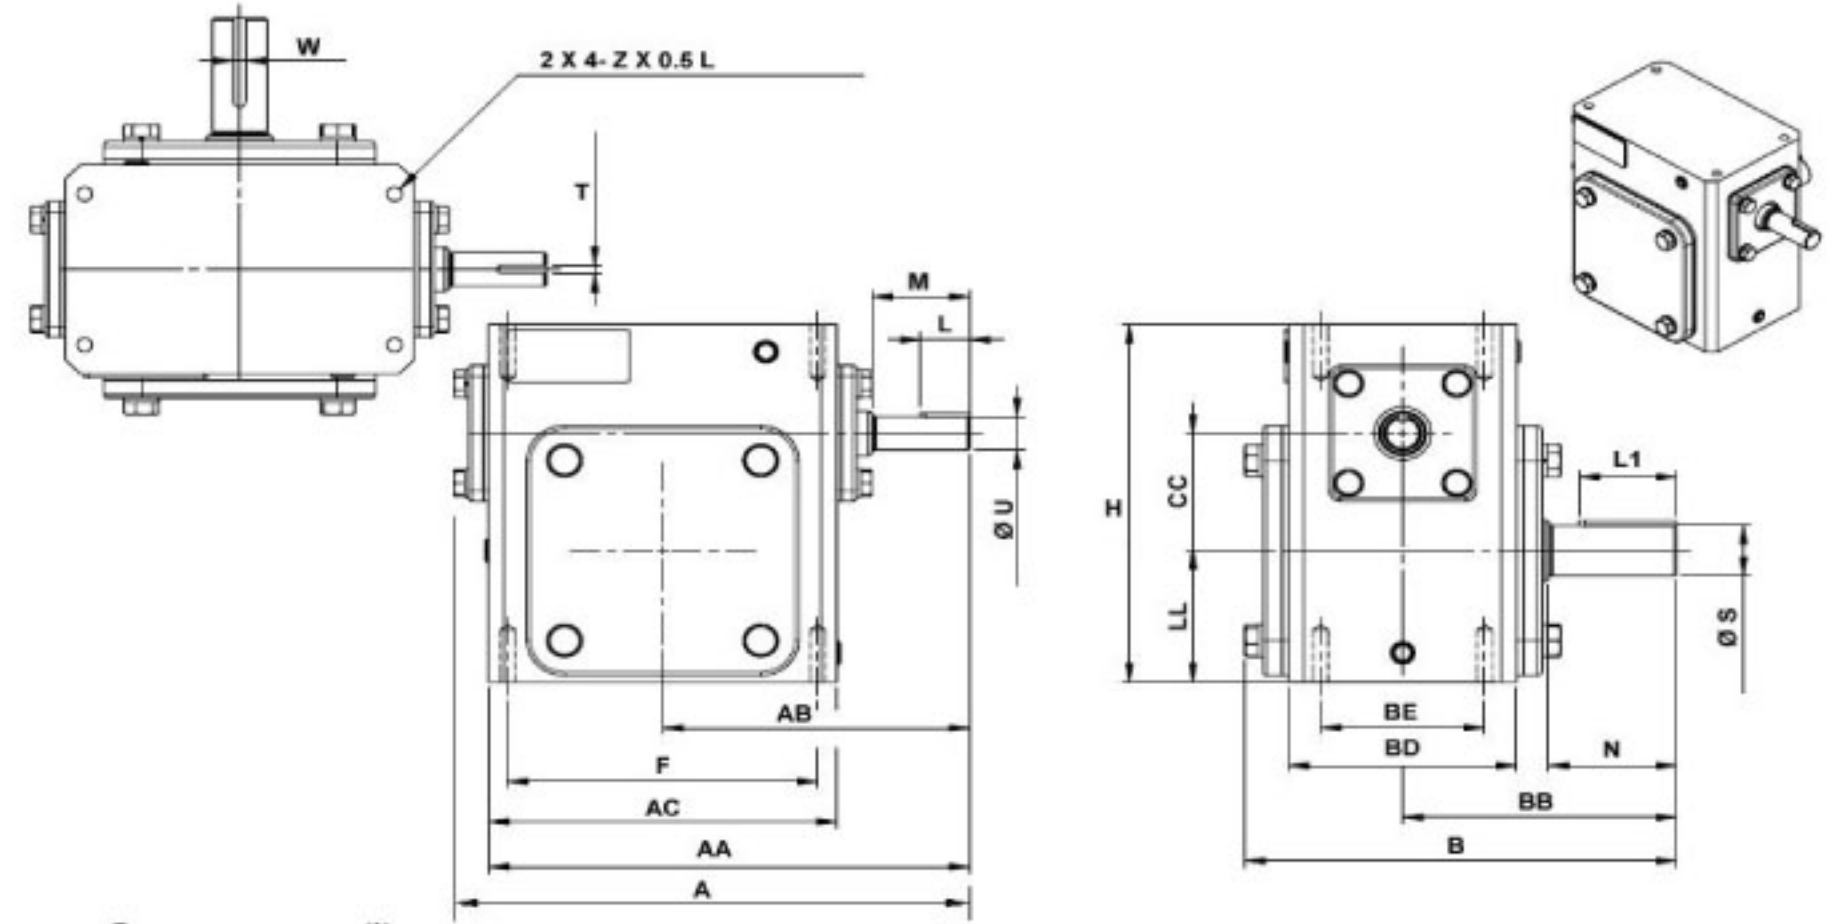

SURPLUS CENTER

800-488-3407
 www.surpluscenter.com
 1015 West "O" St.
 LINCOLN, NE 68528

WorldWide Gear Reducers Shaft to Shaft 262 Series

* Fill in with any ratios

A	AA	AB	AC	B	BB	BD	BE	CC	F	H	LL	Z
10.61	9.892	6.309	7.165	8.872	5.63	4.685	3.375	2.625	6.375	8	2.938	3/8-16 UNF

Input Shaft				Output Shaft				Oil (oz.)
M	L	U	T*V	N	L1	S	W*Y	
2	1	0.75	3/16*3/32	2.626	2	1.125	1/4*1/8	41.42

Unit: Inches
 Scale — 1:3.5