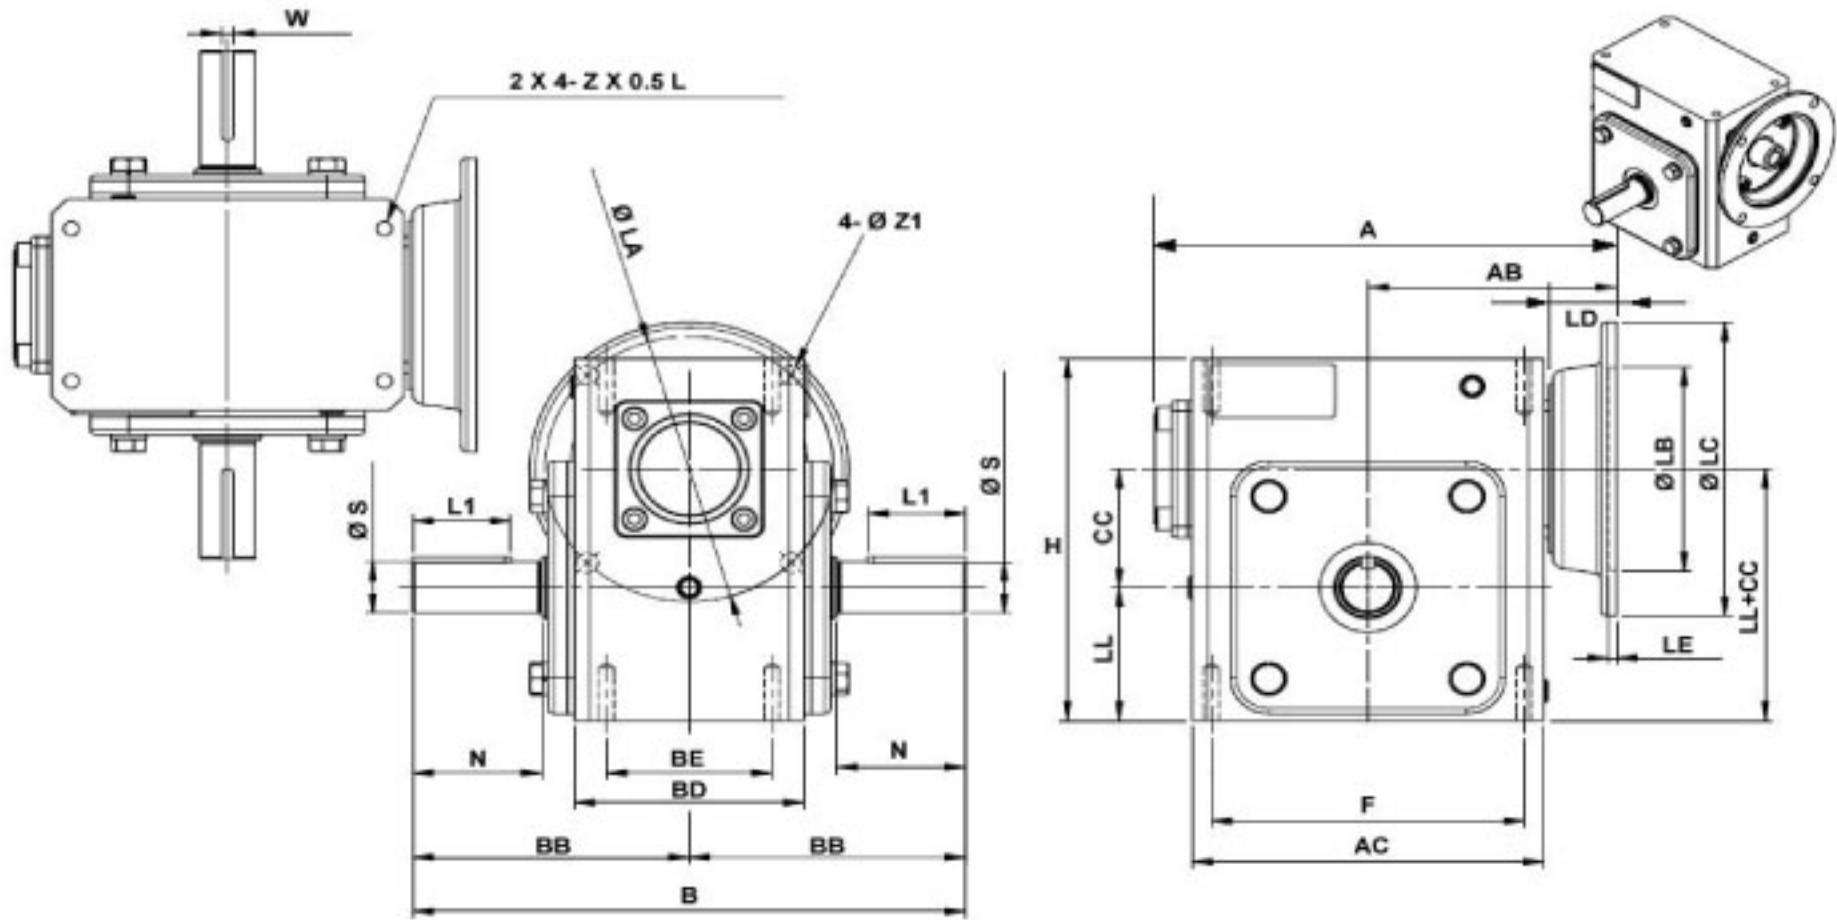

SURPLUS CENTER

800-488-3407
 www.surpluscenter.com
 1015 West "O" St.
 LINCOLN, NE 68528

WorldWide Gear Reducers Dual Output 262 Series

* Fill in with any ratios

A	AB	AC	B	BB	BD	BE	CC	F	H	LL	N	Z
9.41	5.059	7.165	11.26	5.63	4.685	3.375	2.625	6.375	8	2.938	2.626	3/8-16 UNC

Flange					Input Bore		Output Shaft			Oil (oz.)	
LA	LB	LC	LD	LE	Z1	U	T*V	L1	S		W*Y
5.875	4.5	6.496	1.378	0.157	0.433	0.625	3/16*3/32	2	1.125	1/4*1/8	41.42

Unit: Inches
 Scale — 1:3.5