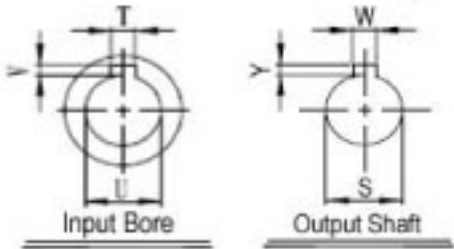

SURPLUS CENTER

800-488-3407
 www.surpluscenter.com
 1015 West "O" St.
 LINCOLN, NE 68528

WorldWide Gear Reducers Dual Output 262 Series

* Fill in with any ratios

A	AB	AC	B	BB	BD	BE	CC	F	H	LL	N	Z
9.41	5.059	7.165	11.26	5.63	4.685	3.375	2.625	6.375	8	2.938	2.626	3/8-16 UNC

Flange					Input Bore		Output Shaft			Oil (oz.)	
LA	LB	LC	LD	LE	Z1	U	T*V	L1	S		W*Y
5.875	4.5	6.496	1.378	0.157	0.433	0.625	3/16*3/32	2	1.125	1/4*1/8	41.42

Unit: Inches
 Scale — 1:3.5