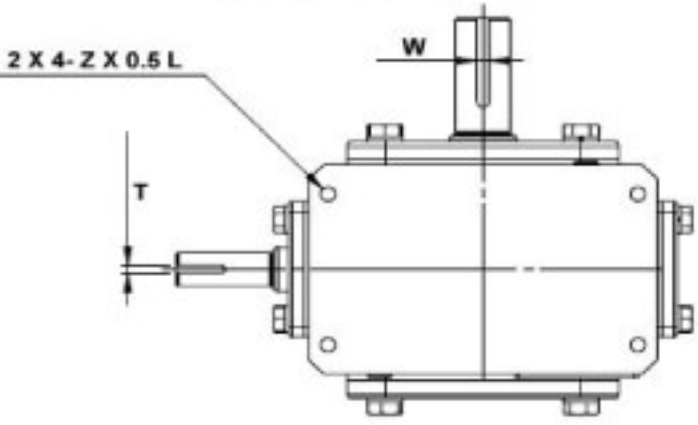

SURPLUS CENTER

800-488-3407
 www.surpluscenter.com
 1015 West "O" St.
 LINCOLN, NE 68528

WorldWide Gear Reducers Shaft to Shaft 262 Series

* Fill in with any ratios

A	AA	AB	AC	B	BB	BD	BE	CC	F	H	LL	Z
10.61	9.892	6.309	7.165	8.872	5.63	4.685	3.375	2.625	6.375	8	2.938	3/8-16 UNF

Input Shaft				Output Shaft				Oil (oz.)
M	L	U	T*V	N	L1	S	W*Y	
2	1	0.75	3/16*3/32	2.626	2	1.125	1/4*1/8	41.42

Unit: Inches
 Scale — 1:3.5