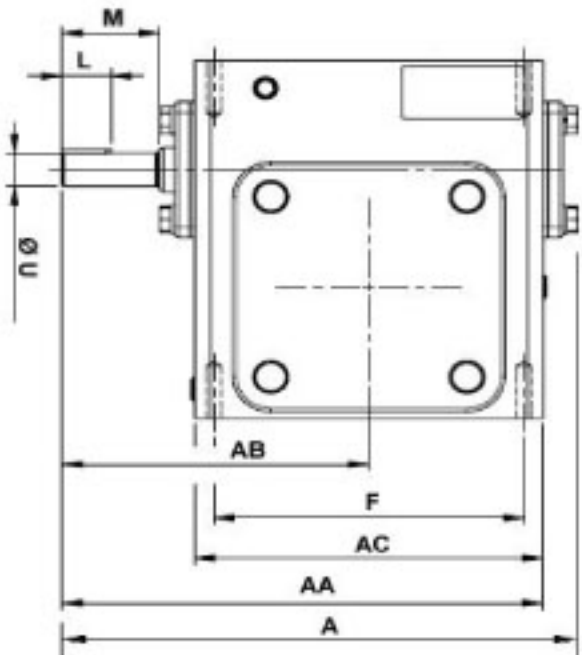

SURPLUS CENTER

800-488-3407
 www.surpluscenter.com
 1015 West "O" St.
 LINCOLN, NE 68528

WorldWide Gear Reducers Shaft to Shaft 262 Series

* Fill in with any ratios

A	AA	AB	AC	B	BB	BD	BE	CC	F	H	LL	Z
10.61	9.892	6.309	7.165	8.872	5.63	4.685	3.375	2.625	6.375	8	2.938	3/8-16 UNF

Input Shaft				Output Shaft				Oil (oz.)
M	L	U	T*V	N	L1	S	W*Y	
2	1	0.75	3/16*3/32	2.626	2	1.125	1/4*1/8	41.42

Unit: Inches
 Scale — 1:3.5