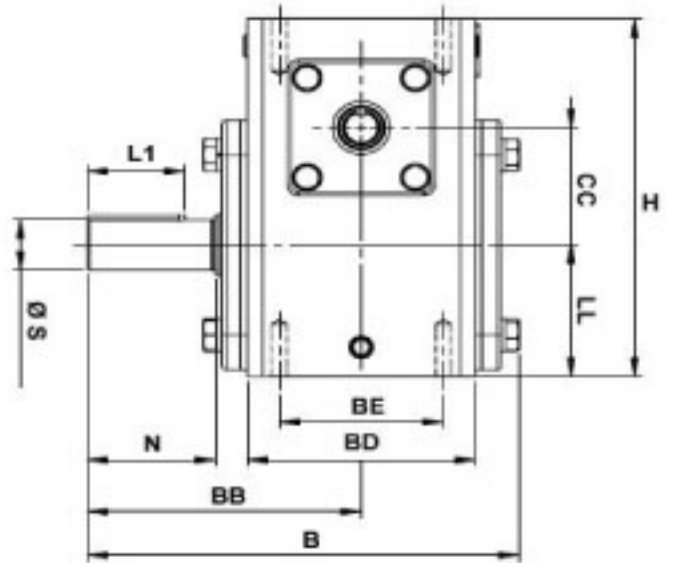

SURPLUS CENTER

800-488-3407
 www.surpluscenter.com
 1015 West "O" St.
 LINCOLN, NE 68528

WorldWide Gear Reducers Shaft to Shaft 262 Series

* Fill in with any ratios

A	AA	AB	AC	B	BB	BD	BE	CC	F	H	LL	Z
10.61	9.892	6.309	7.165	8.872	5.63	4.685	3.375	2.625	6.375	8	2.938	3/8-16 UNF

Input Shaft				Output Shaft				Oil (oz.)
M	L	U	T*V	N	L1	S	W*Y	
2	1	0.75	3/16*3/32	2.626	2	1.125	1/4*1/8	41.42

Unit: Inches
 Scale — 1:3.5