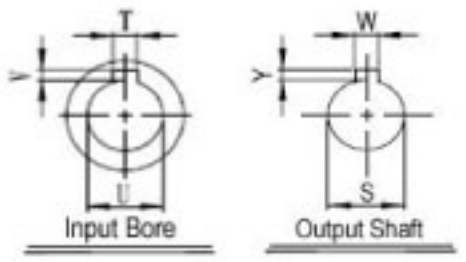

## WorldWide Gear Reducers Right Output 262 Series

\* Fill in with any ratios

A	AB	AC	B	BB	BD	BE	CC	F	H	LL	N	Z
9.41	5.059	7.165	8.872	5.63	4.685	3.375	2.625	6.375	8	2.938	2.626	3/8-16 UNF

Flange					Input Bore		Output Shaft			Oil (oz.)	
LA	LB	LC	LD	LE	Z1	U	T*V	L1	S		W*Y
5.875	4.5	6.496	1.378	0.157	0.433	0.625	3/16*3/32	2	1.125	1/4*1/8	41.42

Unit: Inches  
 Scale --- 1:4