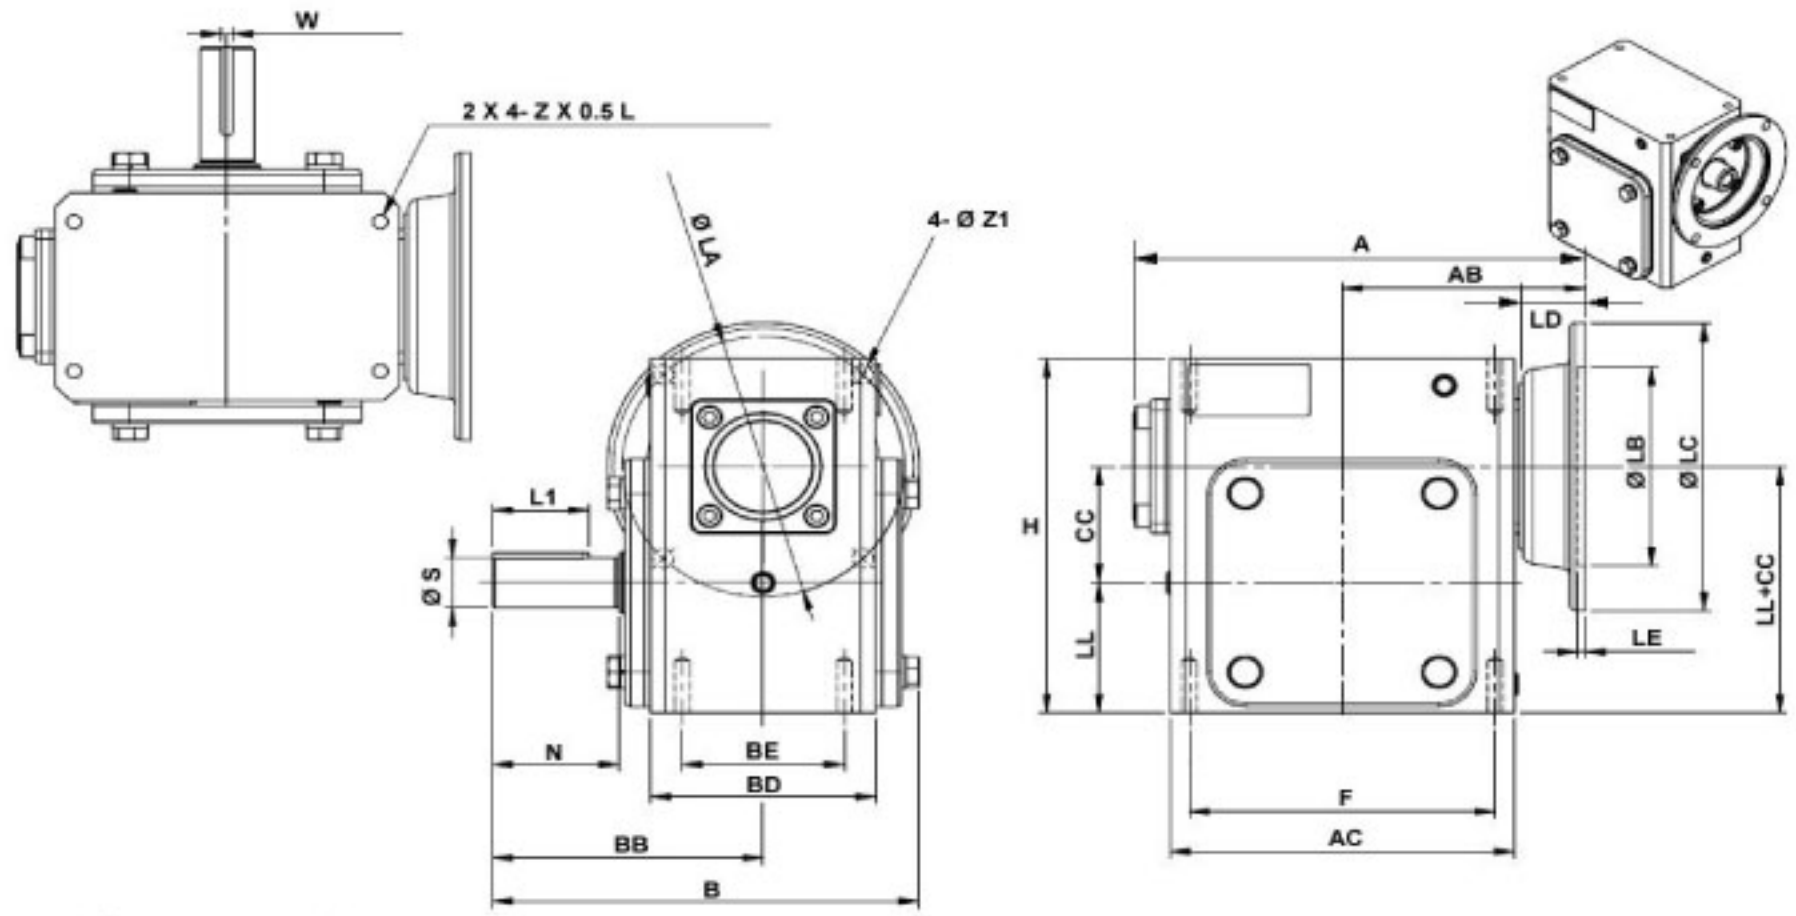

## WorldWide Gear Reducers Right Output 262 Series

\* Fill in with any ratios

A	AB	AC	B	BB	BD	BE	CC	F	H	LL	N	Z
9.41	5.059	7.165	8.872	5.63	4.685	3.375	2.625	6.375	8	2.938	2.626	3/8-16 UNF

Flange					Input Bore		Output Shaft			Oil (oz.)	
LA	LB	LC	LD	LE	Z1	U	T*V	L1	S		W*Y
5.875	4.5	6.496	1.378	0.157	0.433	0.625	3/16*3/32	2	1.125	1/4*1/8	41.42

Unit: Inches  
 Scale --- 1:4