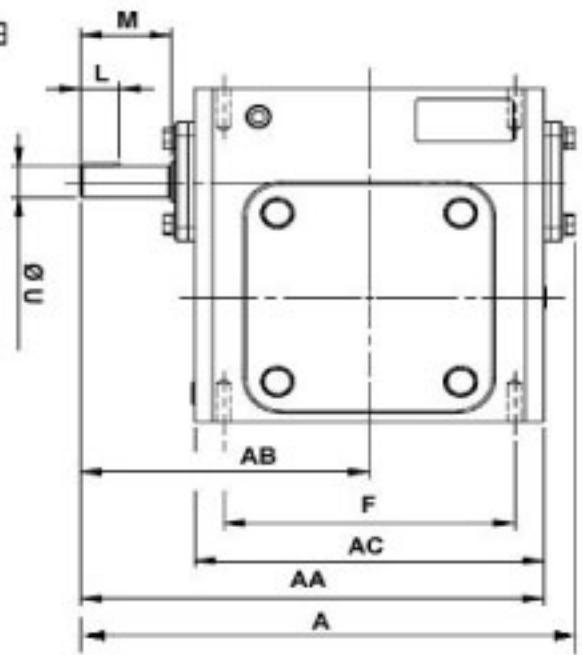

## WorldWide Gear Reducers Shaft to Shaft 325 Series

\* Fill in with any ratios

A	AA	AB	AC	B	BB	BD	BE	CC	F	H	LL	Z
12.74	11.949	7.441	9.016	11.014	7.059	5.748	4	3.25	7.5	9.375	3.5	7/16-14 UNC

Input Shaft				Output Shaft				Oil (oz.)
M	L	U	T*V	N	L1	S	W*Y	
2.343	1	0.875	3/16*3/32	3.25	2.438	1.375	5/16*5/32	78.46

Unit: Inches  
 Scale — 1:4.5