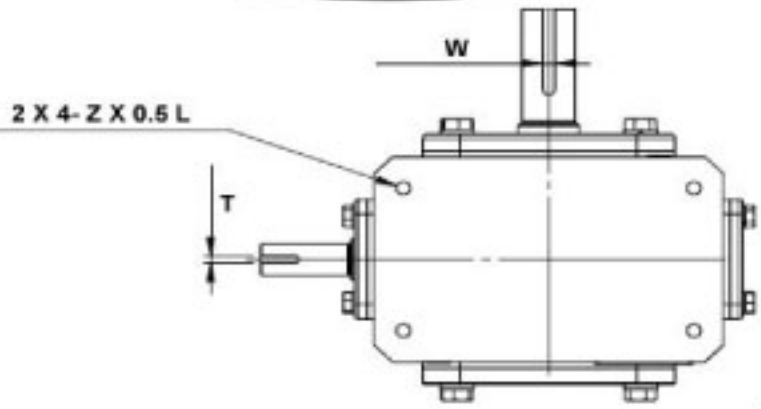

## WorldWide Gear Reducers Shaft to Shaft 325 Series

\* Fill in with any ratios

A	AA	AB	AC	B	BB	BD	BE	CC	F	H	LL	Z
12.74	11.949	7.441	9.016	11.014	7.059	5.748	4	3.25	7.5	9.375	3.5	7/16-14 UNC

Input Shaft				Output Shaft				Oil (oz.)
M	L	U	T*V	N	L1	S	W*Y	
2.343	1	0.875	3/16*3/32	3.25	2.438	1.375	5/16*5/32	78.46

Unit: Inches  
 Scale — 1:4.5