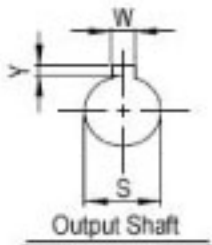

## WorldWide Gear Reducers Shaft to Shaft 325 Series

\* Fill in with any ratios

A	AA	AB	AC	B	BB	BD	BE	CC	F	H	LL	Z
12.74	11.949	7.441	9.016	11.014	7.059	5.748	4	3.25	7.5	9.375	3.5	7/16-14 UNC

Input Shaft				Output Shaft				Oil (oz.)
M	L	U	T*V	N	L1	S	W*Y	
2.343	1	0.875	3/16*3/32	3.25	2.438	1.375	5/16*5/32	78.46