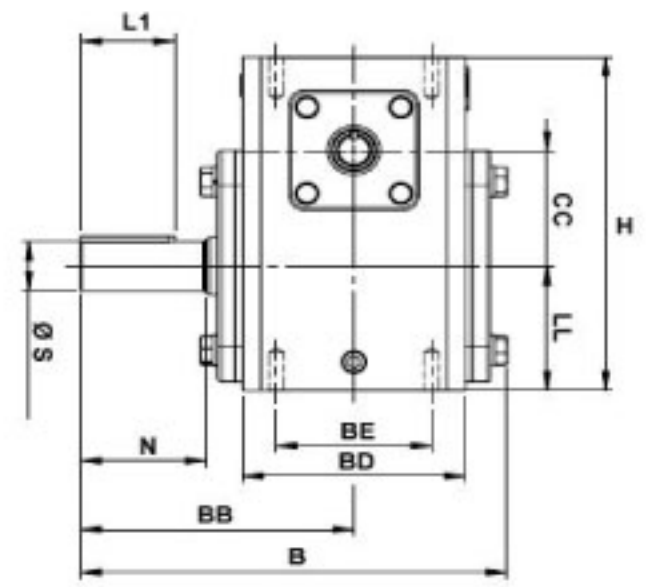

## WorldWide Gear Reducers Shaft to Shaft 325 Series

\* Fill in with any ratios

A	AA	AB	AC	B	BB	BD	BE	CC	F	H	LL	Z
12.74	11.949	7.441	9.016	11.014	7.059	5.748	4	3.25	7.5	9.375	3.5	7/16-14 UNC

Input Shaft				Output Shaft				Oil (oz.)
M	L	U	T*V	N	L1	S	W*Y	
2.343	1	0.875	3/16*3/32	3.25	2.438	1.375	5/16*5/32	78.46

Unit: Inches  
 Scale — 1:4.5