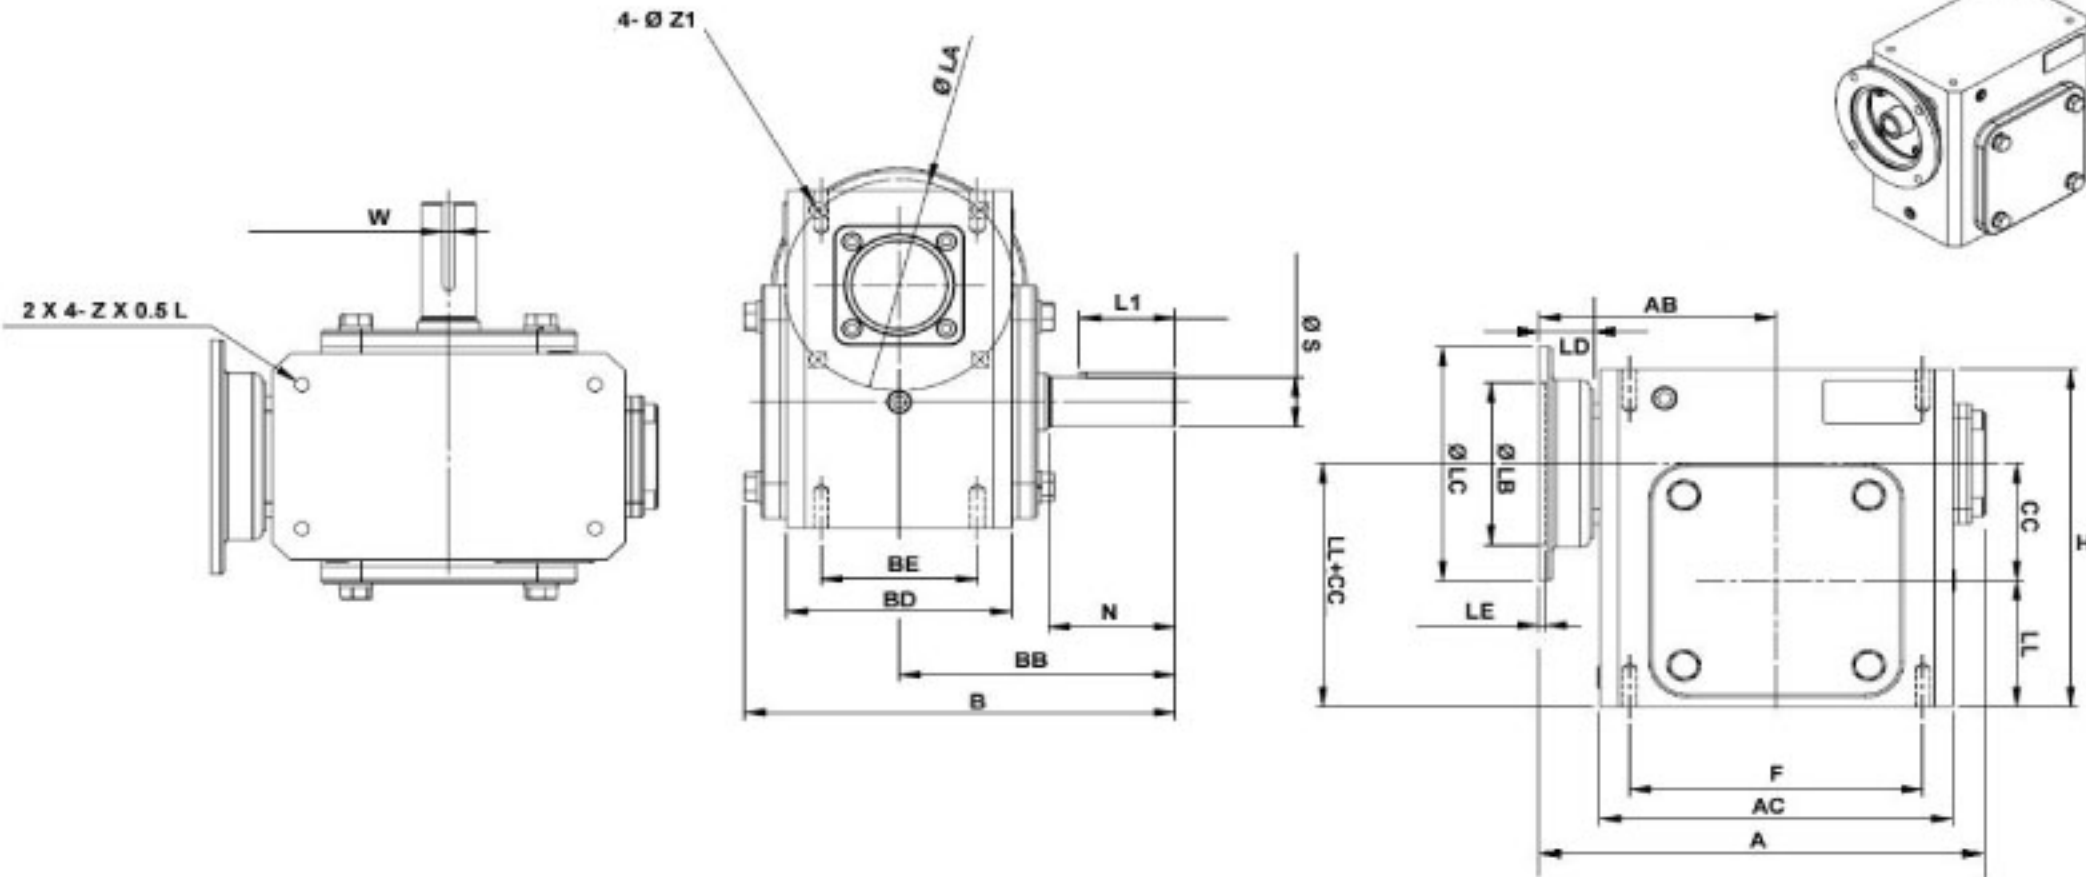

SURPLUS CENTER
 800-488-3407
 www.surpluscenter.com
 1015 West "O" St.
 LINCOLN, NE 68528

WorldWide Gear Reducers
 Left Output
 325 Series

* Fill in with any ratios

A	AB	AC	B	BB	BD	BE	CC	F	H	LL	N	Z
11.42	6.063	9.016	11.014	7.059	5.748	4	3.25	7.5	9.375	3.5	3.25	7/16-14 UNC

Flange						Input Bore		Output Shaft			Oil (oz.)
LA	LB	LC	LD	LE	Z1	U	T*V	L1	S	W*Y	
5.875	4.5	6.496	1.378	0.157	0.433	0.875	3/16*3/32	2.438	1.375	5/16*5.32	78.46

Unit: Inches
 Scale — 1:4.5