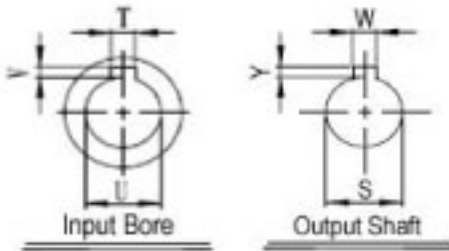

SURPLUS CENTER
 800-488-3407
 www.surpluscenter.com
 1015 West "O" St.
 LINCOLN, NE 68528

WorldWide Gear Reducers
 Left Output
 325 Series

* Fill in with any ratios

A	AB	AC	B	BB	BD	BE	CC	F	H	LL	N	Z
11.42	6.063	9.016	11.014	7.059	5.748	4	3.25	7.5	9.375	3.5	3.25	7/16-14 UNC

Flange						Input Bore		Output Shaft			Oil (oz.)
LA	LB	LC	LD	LE	Z1	U	T*V	L1	S	W*Y	
5.875	4.5	6.496	1.378	0.157	0.433	0.875	3/16*3/32	2.438	1.375	5/16*5.32	78.46

Unit: Inches
 Scale — 1:4.5