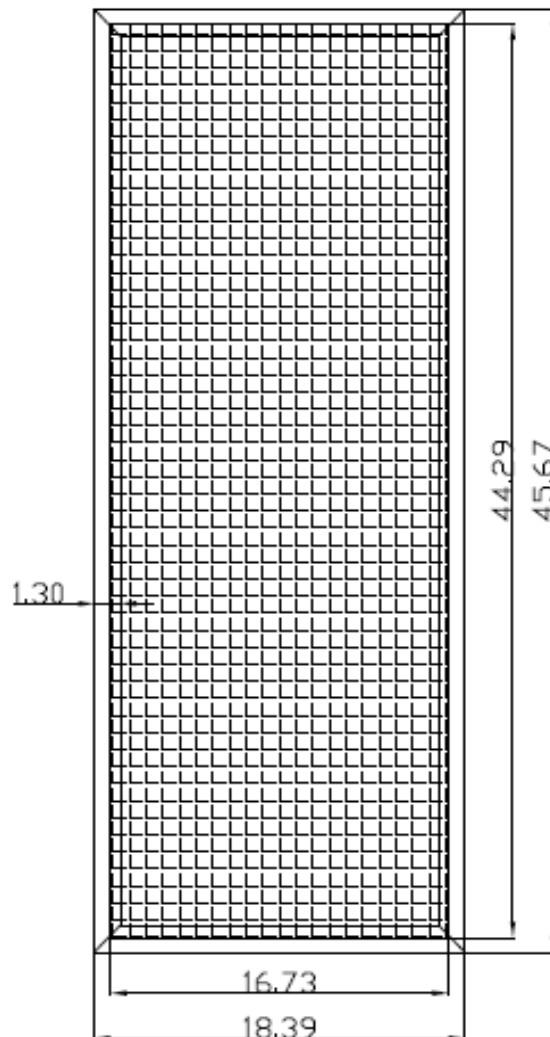

BELT GUARD  
MODEL # BG5

FRONT

BACK