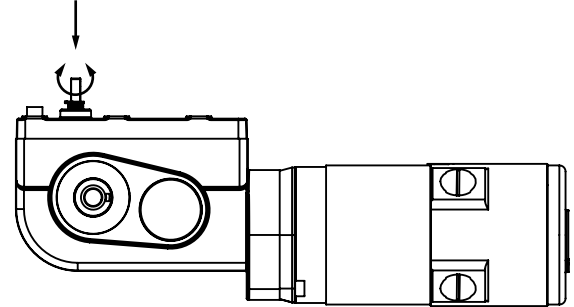

LEAD WIRE CHART			
CONTROLLER CONNECTOR			
COLOR CODE	DESCRIPTION		WIRE
	CW	CCW	GAGE
BRAKE			
BLACK	BRAKE CONNECTOR		20
BLACK	BRAKE SWITCH		20
MOTOR			
RED	+	-	12
BLUE	-	+	12
013551 MOTOR RED		PIN 1	
013552 MOTOR RED		PIN 2	

Release Shaft for Free Wheel

Turn the release shaft on gearbox to engage/disengage output shaft to free wheel.

5-1919-L (Model # 013551)

CW Rotation

Reverse polarity on the motor terminals to switch rotation.

VIEW FROM END OF CONNECTOR

5-1919-R (Model # 013552)

CCW Rotation

Reverse polarity on the motor terminals to switch rotation.

VIEW FROM END OF CONNECTOR