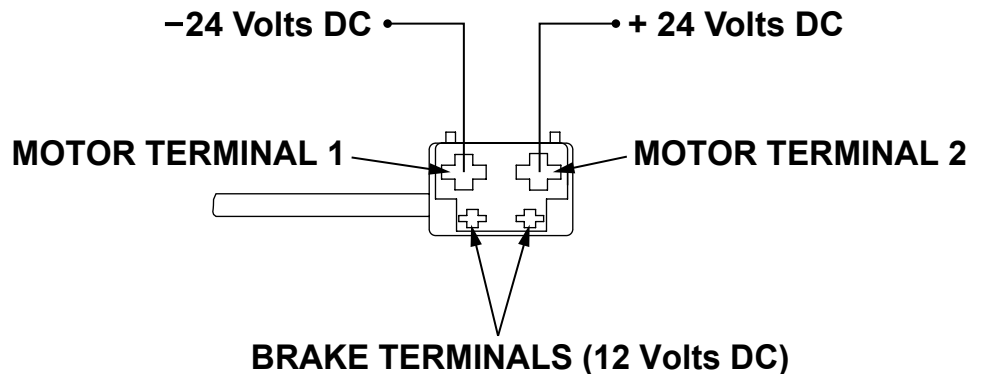

LEAD WIRE CHART			
CONTROLLER CONNECTOR			
COLOR CODE	DESCRIPTION		WIRE
	CW	CCW	GAGE
BRAKE			
BLACK	BRAKE CONNECTOR		20
BLACK	BRAKE SWITCH		20
MOTOR			
RED	+	-	12
BLUE	-	+	12
013551 MOTOR RED		PIN 1	
013552 MOTOR RED		PIN 2	

Release Shaft for Free Wheel

Turn the release shaft on gearbox to engage/disengage output shaft to free wheel.

5-1919-L (Model # 013551)

CW Rotation

Reverse polarity on the motor terminals to switch rotation.

VIEW FROM END OF CONNECTOR

5-1919-R (Model # 013552)

CCW Rotation

Reverse polarity on the motor terminals to switch rotation.

VIEW FROM END OF CONNECTOR