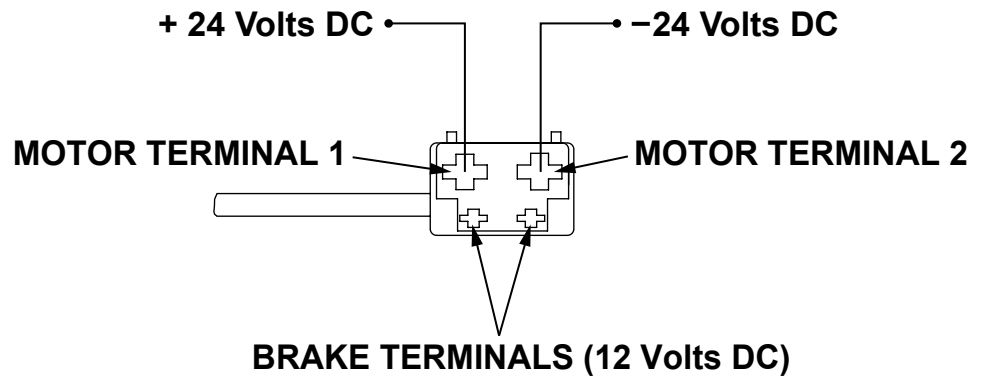

LEAD WIRE CHART			
CONTROLLER CONNECTOR			
COLOR CODE	DESCRIPTION		WIRE
	CW	CCW	GAGE
BRAKE			
BLACK	BRAKE CONNECTOR		20
BLACK	BRAKE SWITCH		20
MOTOR			
RED	+	-	12
BLUE	-	+	12
013551 MOTOR RED		PIN 1	
013552 MOTOR RED		PIN 2	

Release Shaft for Free Wheel

Turn the release shaft on gearbox to engage/disengage output shaft to free wheel.

5-1919-L (Model # 013551)

CW Rotation

Reverse polarity on the motor terminals to switch rotation.

VIEW FROM END OF CONNECTOR

5-1919-R (Model # 013552)

CCW Rotation

Reverse polarity on the motor terminals to switch rotation.

VIEW FROM END OF CONNECTOR