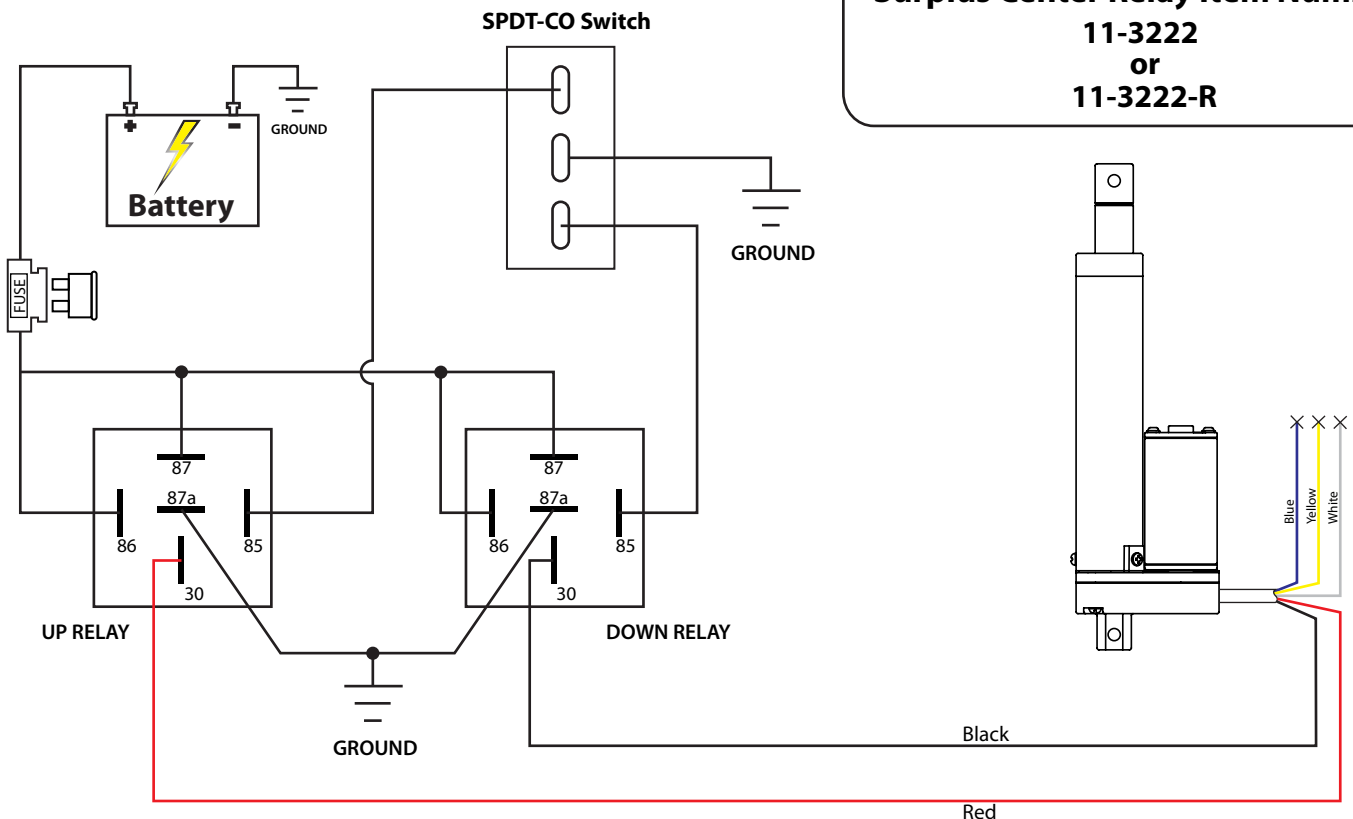

Wiring With A DPDT-CO Switch

Related Items

Surplus Center DPDT-CO Switch Item Numbers

11-3334

11-3334-A

11-3259

11-3279

11-3220

Wiring With Automotive Relays And SPDT-CO Switch

Related Items

Surplus Center Relay Item Numbers

11-3222

OR

11-3222-R