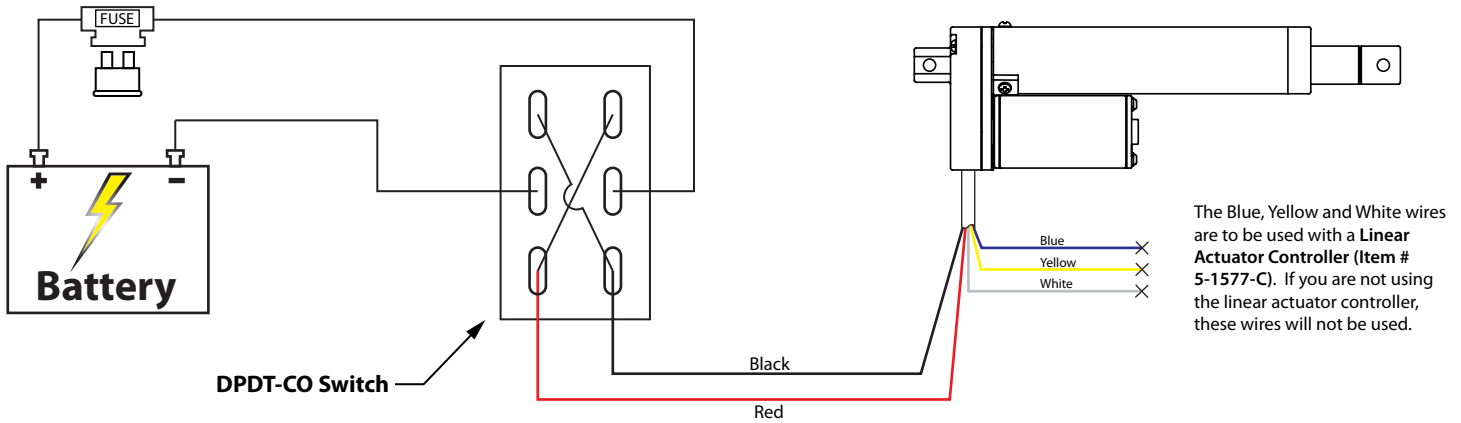

Wiring With A DPDT-CO Switch

Related Items

Surplus Center DPDT-CO Switch Item Numbers

11-3334

11-3334-A

11-3259

11-3279

11-3220

Wiring With Automotive Relays And SPDT-CO Switch

Related Items

Surplus Center Relay Item Numbers

11-3222

OR

11-3222-R