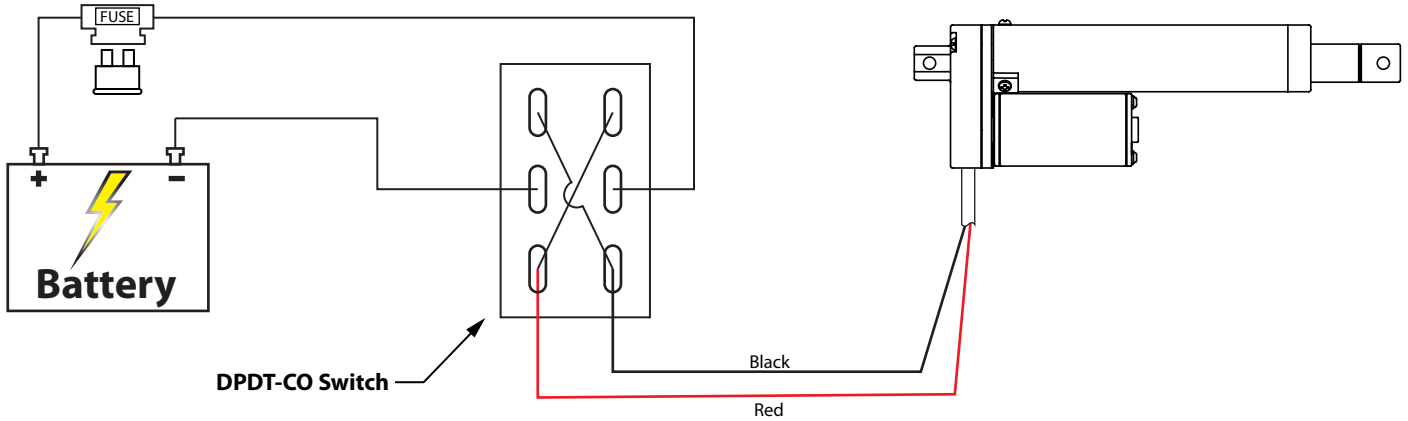

Wiring With A DPDT-CO Switch

Related Items

Surplus Center DPDT-CO Switch Item Numbers

11-3334

11-3334-A

11-3259

11-3279

11-3220

Wiring With Automotive Relays And SPDT-CO Switch

Related Items

Surplus Center Relay Item Numbers

11-3222

OR

11-3222-R