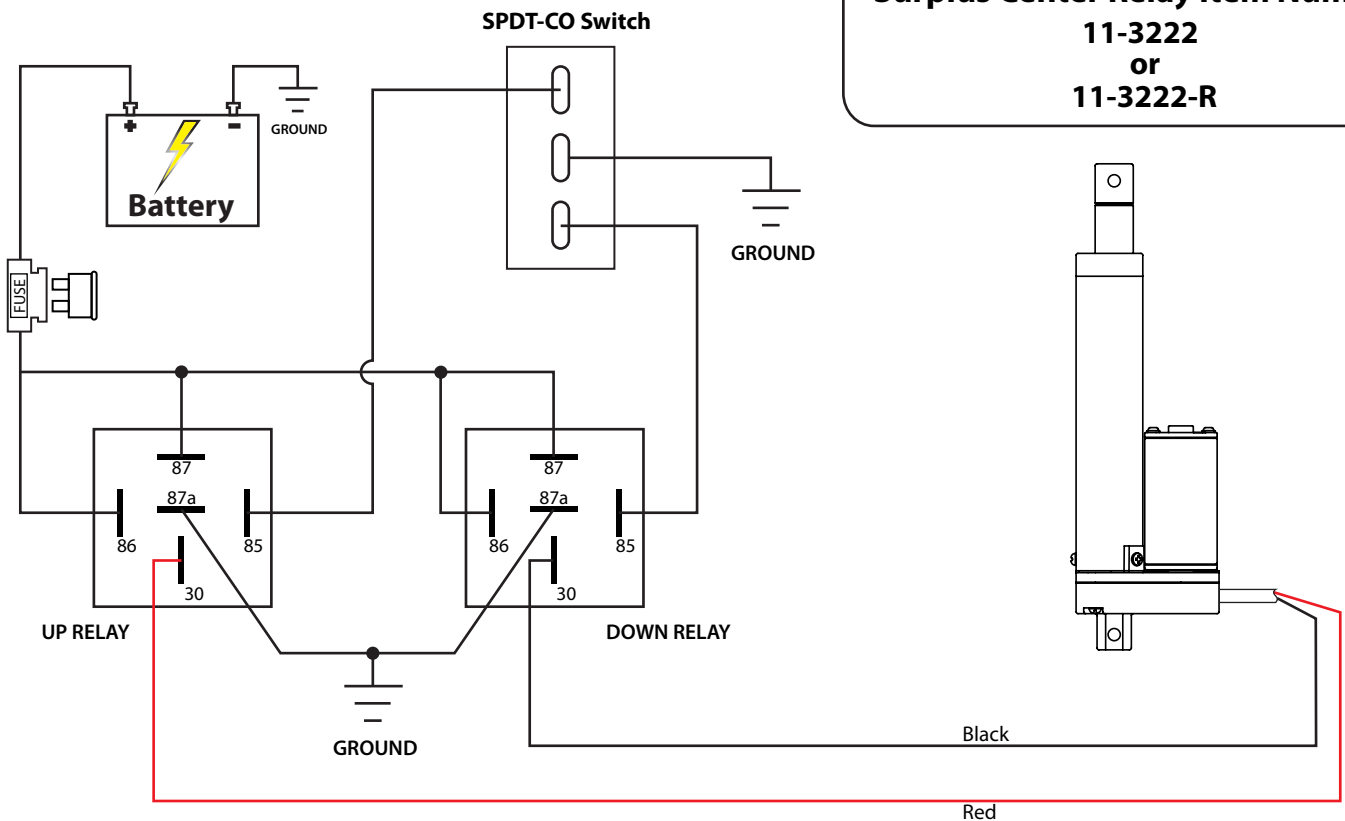

Wiring With A DPDT-CO Switch

Related Items

Surplus Center DPDT-CO Switch Item Numbers

11-3334

11-3334-A

11-3259

11-3279

11-3220

Wiring With Automotive Relays And SPDT-CO Switch

Related Items

Surplus Center Relay Item Numbers

11-3222

OR

11-3222-R