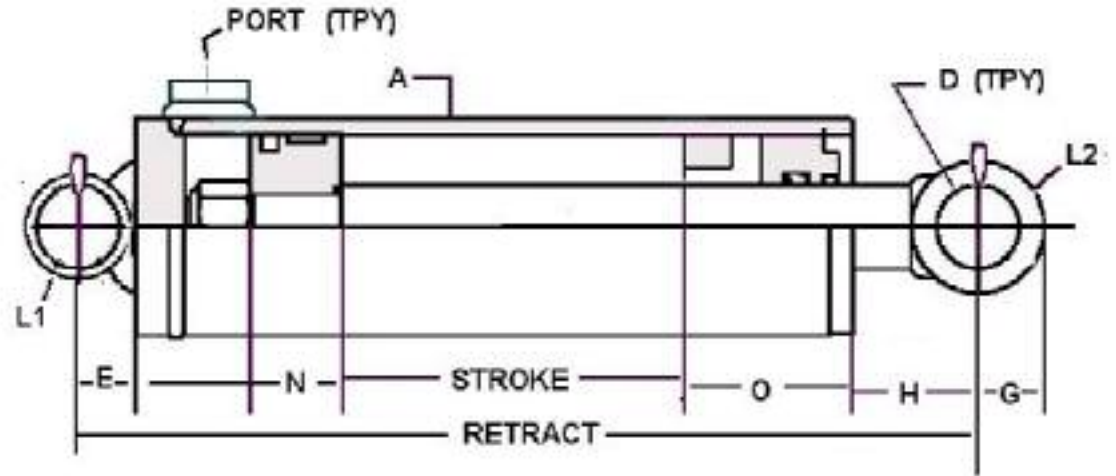

**Prince
ROYAL LINE
4" Double Acting Cylinders**

Surplus Center Item No.	Model No.	Style	Wt.	PSI	Column Load (Lbs)	Ret	Rod Dia.	A	PORTS NPTF	D	E	G	H	L 1	L 2	N	O
9-030-08	PMC-5608	4 X 8	35	2500	FULL PSI	17	2	3/16	1/2	1.265	15/16	1 1/8	2 1/8	4 1/2	2	1 5/16	2 7/8
9-030-12	PMC-5612	4 X 12	41	2500	FULL PSI	21	2	3/16	1/2	1.265	15/16	1 1/8	2 1/8	4 1/2	2	1 5/16	2 7/8
9-030-16	PMC-5616	4 X 16	48	2500	FULL PSI	25	2	3/16	1/2	1.265	15/16	1 1/8	2 1/8	4 1/2	2	1 5/16	2 7/8
9-030-20	PMC-5620	4 X 20	56	2500	FULL PSI	29	2	3/16	1/2	1.265	15/16	1 1/8	2 1/8	4 1/2	2	1 5/16	2 7/8
9-030-24	PMC-5624	4 X 24	62	2500	FULL PSI	33	2	3/16	1/2	1.265	15/16	1 1/8	2 1/8	4 1/2	2	1 5/16	2 7/8
9-030-30	PMC-5630	4 X 30	72	2500	FULL PSI	39	2	3/16	1/2	1.265	15/16	1 1/8	2 1/8	4 1/2	2	1 5/16	2 7/8
9-030-32	PMC-5632	4 X 32	74	2500	FULL PSI	41	2	3/16	1/2	1.265	15/16	1 1/8	2 1/8	4 1/2	2	1 5/16	2 7/8
9-030-36	PMC-5636	4 X 36	80	2500	28,710 LBS	45	2	3/16	1/2	1.265	15/16	1 1/8	2 1/8	4 1/2	2	1 5/16	2 7/8
9-030-40	PMC-5640	4 X 40	85	2500	23,700 LBS	49	2	3/16	1/2	1.265	15/16	1 1/8	2 1/8	4 1/2	2	1 5/16	2 7/8
9-030-42	PMC-5642	4 X 42	92	2500	21,680 LBS	51	2	3/16	1/2	1.265	15/16	1 1/8	2 1/8	4 1/2	2	1 5/16	2 7/8
9-030-48	PMC-5648	4 X 48	100	2500	16,930 LBS	57	2	3/16	1/2	1.265	15/16	1 1/8	2 1/8	4 1/2	2	1 5/16	2 7/8
9-030-60	PMC-5660	4 X 60	120	2500	11,160 LBS	69	2	3/16	1/2	1.265	15/16	1 1/8	2 1/8	4 1/2	2	1 5/16	2 7/8