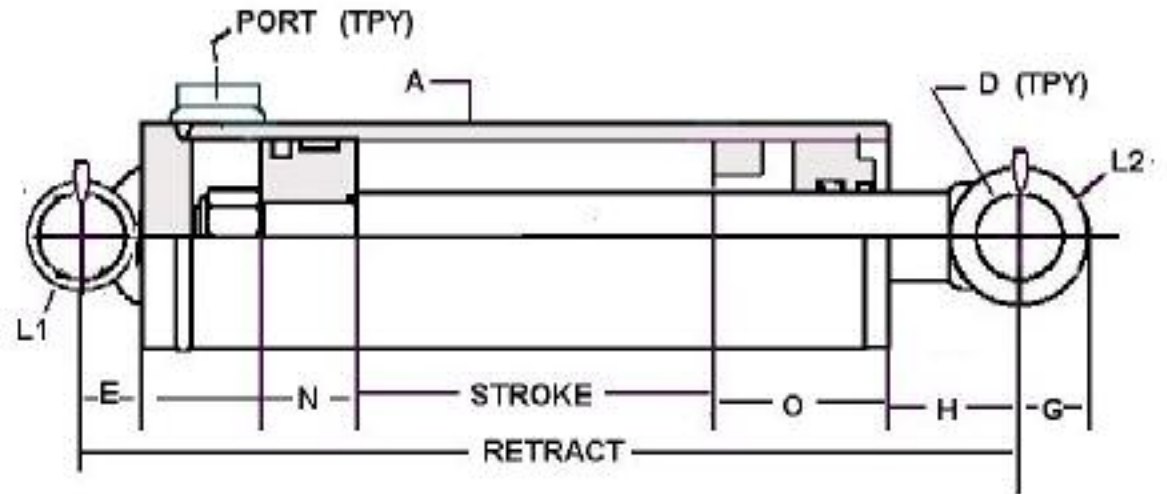

Prince

THE ROYAL LINE

**3 1/2" Double Acting
Cylinders**

Surplus Center Item No.	Model No.	Style	Wt.	PSI	Column Load (Lbs)	Ret	Rod Dia.	A	PORTS NPTF	D	E	G	H	L 1	L 2	N	O
9-062-08	PMC-5508	3 1/2 X 8	26	2500	FULL PSI	16	1 1/2	3/16	1/2	1.015	11/16	1	1 11/16	4	1 1/2	1 1/2	2 5/8
9-062-12	PMC-5512	3 1/2 X	29	2500	FULL PSI	20	1 1/2	3/16	1/2	1.015	11/16	1	1 11/16	4	1 1/2	1 1/2	2 5/8
9-062-16	PMC-5516	3 1/2 X	34	2500	FULL PSI	24	1 1/2	3/16	1/2	1.015	11/16	1	1 11/16	4	1 1/2	1 1/2	2 5/8
9-062-20	PMC-5520	3 1/2 X	38	2500	FULL PSI	28	1 1/2	3/16	1/2	1.015	11/16	1	1 11/16	4	1 1/2	1 1/2	2 5/8
9-062-24	PMC-5524	3 1/2 X	44	2500	20,210 LBS	32	1 1/2	3/16	1/2	1.015	11/16	1	1 11/16	4	1 1/2	1 1/2	2 5/8
9-062-30	PMC-5530	3 1/2 X	48	2500	13,540 LBS	38	1 1/2	3/16	1/2	1.015	11/16	1	1 11/16	4	1 1/2	1 1/2	2 5/8
9-062-32	PMC-5532	3 1/2 X	52	2500	12,040 LBS	40	1 1/2	3/16	1/2	1.015	11/16	1	1 11/16	4	1 1/2	1 1/2	2 5/8
9-062-36	PMC-5536	3 1/2 X	56	2500	9,700 LBS	44	1 1/2	3/16	1/2	1.015	11/16	1	1 11/16	4	1 1/2	1 1/2	2 5/8
9-062-40	PMC-5540	3 1/2 X	60	2500	7,975 LBS	48	1 1/2	3/16	1/2	1.015	11/16	1	1 11/16	4	1 1/2	1 1/2	2 5/8
9-062-42	PMC-5542	3 1/2 X	64	2500	7,300 LBS	50	1 1/2	3/16	1/2	1.015	11/16	1	1 11/16	4	1 1/2	1 1/2	2 5/8
9-062-48	PMC-5548	3 1/2 X	70	2500	5,680 LBS	56	1 1/2	3/16	1/2	1.015	11/16	1	1 11/16	4	1 1/2	1 1/2	2 5/8