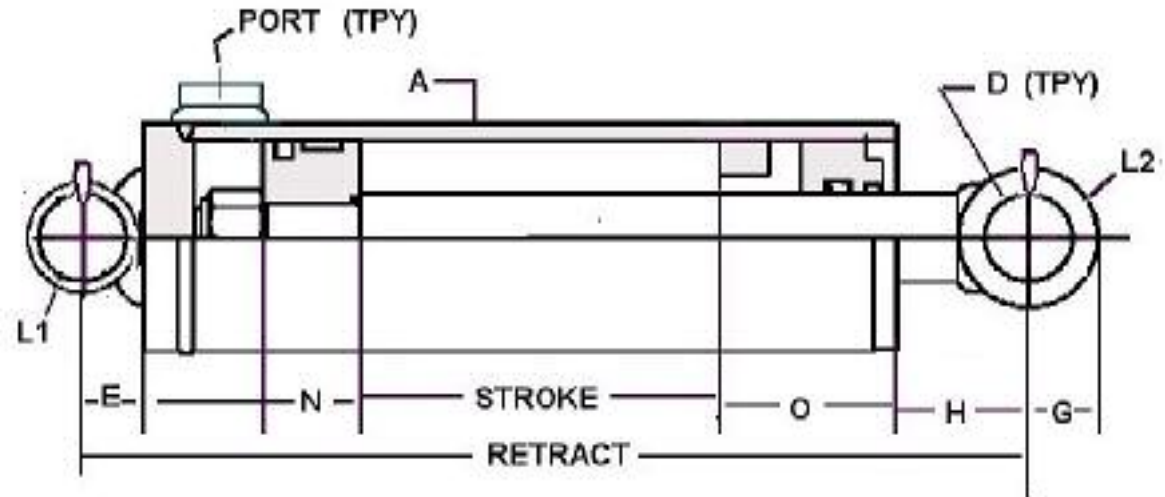

**Prince**

**THE ROYAL LINE**

**3" Double Acting Cylinders**

Surplus Center Item No.	Model No.	Style	Wt.	PSI	Column Load (Lbs)	Ret	Rod Dia.	A	PORTS NPTF	D	E	G	H	L 1	L 2	N	O
9-1650-08	PMC-8308	3 X 8	22	2500	FULL PSI	16	1 1/2	3/16	1/2	1.015	11/16	1	2 5/16	3 1/2	1 1/2	1 1/4	2 5/8
9-1650-12	PMC-8312	3 X 12	26	2500	FULL PSI	20	1 1/2	3/16	1/2	1.015	11/16	1	2 5/16	3 1/2	1 1/2	1 1/4	2 5/8
9-1650-16	PMC-8316	3 X 16	31	2500	FULL PSI	24	1 1/2	3/16	1/2	1.015	11/16	1	2 5/16	3 1/2	1 1/2	1 1/4	2 5/8
9-1650-20	PMC-8320	3 X 20	35	2500	FULL PSI	28	1 1/2	3/16	1/2	1.015	11/16	1	2 5/16	3 1/2	1 1/2	1 1/4	2 5/8
9-1650-24	PMC-8324	3 X 24	41	2500	FULL PSI	32	1 1/2	3/16	1/2	1.015	11/16	1	2 5/16	3 1/2	1 1/2	1 1/4	2 5/8
9-1650-30	PMC-8330	3 X 30	46	2500	13,000 LBS	38	1 1/2	3/16	1/2	1.015	11/16	1	2 5/16	3 1/2	1 1/2	1 1/4	2 5/8
9-1650-32	PMC-8332	3 X 32	48	2500	11,540 LBS	40	1 1/2	3/16	1/2	1.015	11/16	1	2 5/16	3 1/2	1 1/2	1 1/4	2 5/8
9-1650-36	PMC-8336	3 X 36	52	2500	9,320 LBS	44	1 1/2	3/16	1/2	1.015	11/16	1	2 5/16	3 1/2	1 1/2	1 1/4	2 5/8
9-1650-40	PMC-8340	3 X 40	56	2500	7,660 LBS	48	1 1/2	3/16	1/2	1.015	11/16	1	2 5/16	3 1/2	1 1/2	1 1/4	2 5/8
9-1650-42	PMC-8342	3 X 42	59	2500	7,020 LBS	50	1 1/2	3/16	1/2	1.015	11/16	1	2 5/16	3 1/2	1 1/2	1 1/4	2 5/8
9-1650-48	PMC-8348	3 X 48	65	2500	5,460 LBS	56	1 1/2	3/16	1/2	1.015	11/16	1	2 5/16	3 1/2	1 1/2	1 1/4	2 5/8