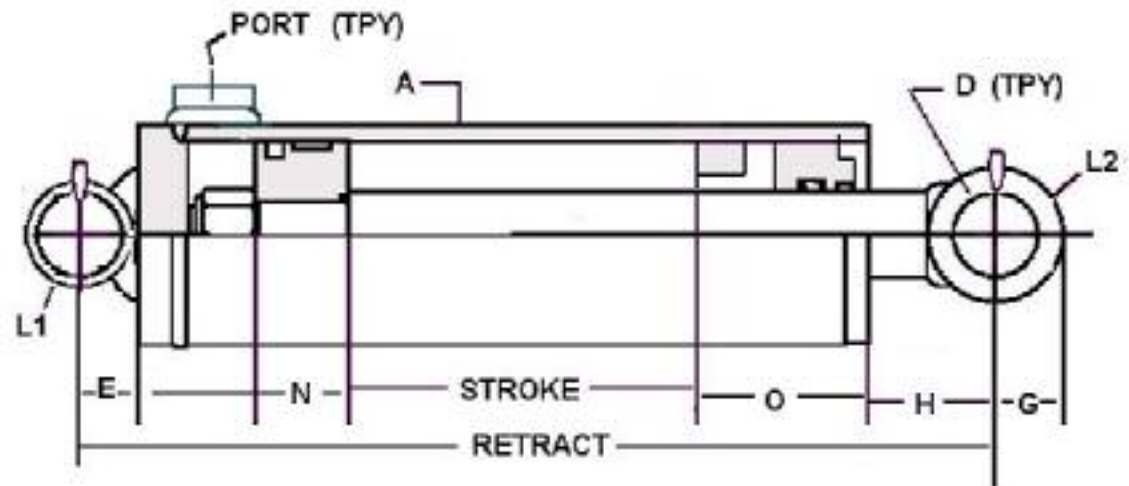

Prince

THE ROYAL LINE

**2 1/2" Double Acting
Cylinders**

| Surplus Center Item No. | Model No. | Style | Wt. | PSI | Column Load (Lbs) | Ret | Rod Dia. | A | PORTS NPTF | D | E | G | H | L 1 | L 2 | N | O |
|-------------------------|-----------|------------|-----|------|-------------------|-----|----------|------|------------|------|------|-----|--------|-----|-------|-------|-------|
| 9-1672-08 | PMC-5408 | 2 1/2 X 8 | 17 | 2500 | FULL PSI | 16 | 1 3/8 | 3/16 | 3/8 | .760 | 9/16 | 3/4 | 2 9/16 | 3 | 1 3/8 | 1 1/4 | 2 1/2 |
| 9-1672-12 | PMC-5412 | 2 1/2 X 12 | 20 | 2500 | FULL PSI | 20 | 1 3/8 | 3/16 | 3/8 | .760 | 9/16 | 3/4 | 2 9/16 | 3 | 1 3/8 | 1 1/4 | 2 1/2 |
| 9-1672-16 | PMC-5416 | 2 1/2 X 16 | 23 | 2500 | FULL PSI | 24 | 1 3/8 | 3/16 | 3/8 | .760 | 9/16 | 3/4 | 2 9/16 | 3 | 1 3/8 | 1 1/4 | 2 1/2 |
| 9-1672-20 | PMC-5420 | 2 1/2 X 20 | 27 | 2500 | FULL PSI | 28 | 1 3/8 | 3/16 | 3/8 | .760 | 9/16 | 3/4 | 2 9/16 | 3 | 1 3/8 | 1 1/4 | 2 1/2 |
| 9-1672-24 | PMC-5424 | 2 1/2 X 24 | 30 | 2500 | FULL PSI | 32 | 1 3/8 | 3/16 | 3/8 | .760 | 9/16 | 3/4 | 2 9/16 | 3 | 1 3/8 | 1 1/4 | 2 1/2 |
| 9-1672-30 | PMC-5430 | 2 1/2 X 30 | 35 | 2500 | 8,975 LBS | 38 | 1 3/8 | 3/16 | 3/8 | .760 | 9/16 | 3/4 | 2 9/16 | 3 | 1 3/8 | 1 1/4 | 2 1/2 |
| 9-1672-32 | PMC-5432 | 2 1/2 X 32 | 41 | 2500 | 8,000 LBS | 40 | 1 3/8 | 3/16 | 3/8 | .760 | 9/16 | 3/4 | 2 9/16 | 3 | 1 3/8 | 1 1/4 | 2 1/2 |
| 9-1672-36 | PMC-5436 | 2 1/2 X 36 | 44 | 2500 | 6,475 LBS | 44 | 1 3/8 | 3/16 | 3/8 | .760 | 9/16 | 3/4 | 2 9/16 | 3 | 1 3/8 | 1 1/4 | 2 1/2 |
| 9-1672-42 | PMC-5442 | 2 1/2 X 42 | 47 | 2500 | 4,870 LBS | 50 | 1 3/8 | 3/16 | 3/8 | .760 | 9/16 | 3/4 | 2 9/16 | 3 | 1 3/8 | 1 1/4 | 2 1/2 |