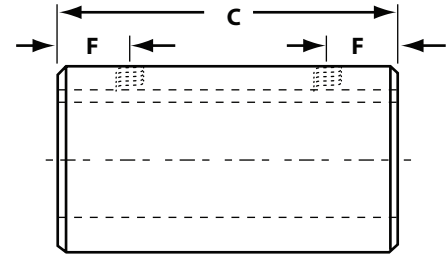

- Material is C1018
- Black Oxide Finish

**Round Bore****Material: Steel**

ROUND BORE COUPLERS

Item #	A Bore	B	C	D	E Thread	F
1-1563-A	1/2	1-1/4	2	1/8	(2) 1/4 x 20	1/2
1-1563-B	5/8	1-1/2	2-1/2	3/16	(2) 1/4 x 20	5/8
1-1563-C	3/4	1-5/8	3	3/16	(2) 1/4 x 20	5/8
1-1563-D	7/8	1-3/4	3-1/2	3/16	(2) 1/4 x 20	3/4
1-1563-E	1	1-3/4	4	1/4	(2) 5/16 x 18	7/8
1-1563-F	1-1/8	2	4-1/2	1/4	(2) 5/16 x 18	7/8
1-1563-G	1-1/4	2-1/8	4-1/2	1/4	(2) 5/16 x 18	1
1-1563-J	1-1/4	2-1/8	4-1/2	5/16	(2) 5/16 x 18	1
1-1563-H	1-3/8	2-5/16	4-1/2	5/16	(2) 3/8 x 16	1
1-1563-I	1-1/2	2-1/2	4-1/2	3/8	(2) 3/8 x 16	1