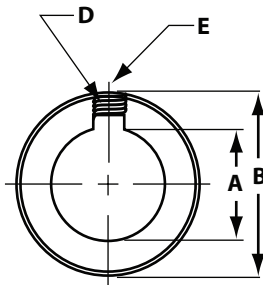

- Material is C1018
- Black Oxide Finish

**Round Bore****Material: Steel**

ROUND BORE COUPLERS

Item #	A Bore	B	C	D	E Thread	F
1-1563-A	1/2	1-1/4	2	1/8	(2) 1/4 x 20	1/2
1-1563-B	5/8	1-1/2	2-1/2	3/16	(2) 1/4 x 20	5/8
1-1563-C	3/4	1-5/8	3	3/16	(2) 1/4 x 20	5/8
1-1563-D	7/8	1-3/4	3-1/2	3/16	(2) 1/4 x 20	3/4
1-1563-E	1	1-3/4	4	1/4	(2) 5/16 x 18	7/8
1-1563-F	1-1/8	2	4-1/2	1/4	(2) 5/16 x 18	7/8
1-1563-G	1-1/4	2-1/8	4-1/2	1/4	(2) 5/16 x 18	1
1-1563-J	1-1/4	2-1/8	4-1/2	5/16	(2) 5/16 x 18	1
1-1563-H	1-3/8	2-5/16	4-1/2	5/16	(2) 3/8 x 16	1
1-1563-I	1-1/2	2-1/2	4-1/2	3/8	(2) 3/8 x 16	1