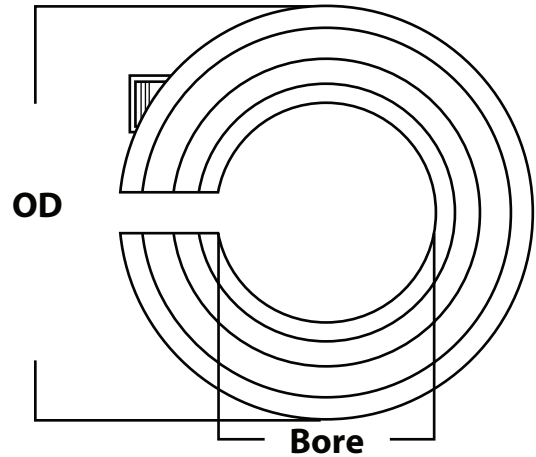

Single Split Shaft Collars

- All Single Split Shaft Collars include Cap Screw installed.
- Finish is Black Oxide.

**Width****OD****Bore**

SINGLE SPLIT SHAFT COLLARS

Item #	Bore	O.D.	Width	Clamp Screws
1-2767-18	3/16	5/8	5/16	4-40
1-2767-25	1/4	11/16	5/16	4-40
1-2767-31	5/16	11/16	5/16	4-40
1-2767-37	3/8	7/8	7/16	6-32
1-2767-43	7/16	15/16	3/8	6-32
1-2767-50	1/2	1-1/8	11/32	8-32
1-2767-62	5/8	1-5/16	7/16	10-32
1-2767-75	3/4	1-1/2	1/2	1/4-28
1-2767-87	7/8	1-5/8	1/2	1/4-28
1-2767-93	15/16	1-3/4	1/2	1/4-28
1-2767-100	1	1-3/4	1/2	1/4-28
1-2767-112	1-1/8	1-7/8	1/2	1/4-28
1-2767-118	1-3/16	2-1/16	1/2	1/4-28
1-2767-125	1-1/4	2-1/16	1/2	1/4-28
1-2767-137	1-3/8	2-1/4	9/16	1/4-28
1-2767-143	1-7/16	2-1/4	9/16	1/4-28
1-2767-150	1-1/2	2-3/8	9/16	1/4-28
1-2767-162	1-5/8	2-5/8	11/16	5/16-24
1-2767-168	1-11/16	2-3/4	11/16	5/16-24
1-2767-175	1-3/4	2-3/4	11/16	5/16-24
1-2767-187	1-7/8	2-7/8	11/16	5/16-24
1-2767-193	1-15/16	3	11/16	5/16-24
1-2767-200	2	3	11/16	5/16-24