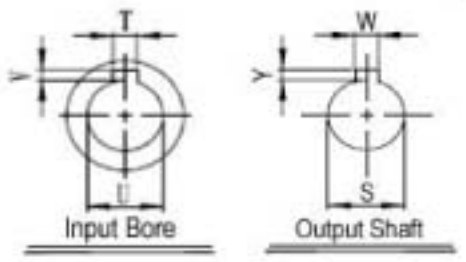

SURPLUS CENTER
 800-488-3407
 www.surpluscenter.com
 1015 West "O" St.
 LINCOLN, NE 68528

WorldWide Gear Reducers
 Dual Output
 133 Series

* Fill in with any ratios

A	AB	AC	B	BB	BD	BE	CC	F	H	LL	N	Z
5.99	3.386	3.78	8	4	2.835	2	1.333	3.25	4.656	1.718	2	5/16-18 UNC

Flange					Input Bore		Output Shaft			Oil (oz.)	
LA	LB	LC	LD	LE	Z1	U	T*V	L1	S		W*Y
5.875	4.5	6.496	1.378	0.157	0.433	0.625	3/16*3/32	1	0.625	3/16*3/32	7.56

Unit: Inches
 Scale — 1:2.5