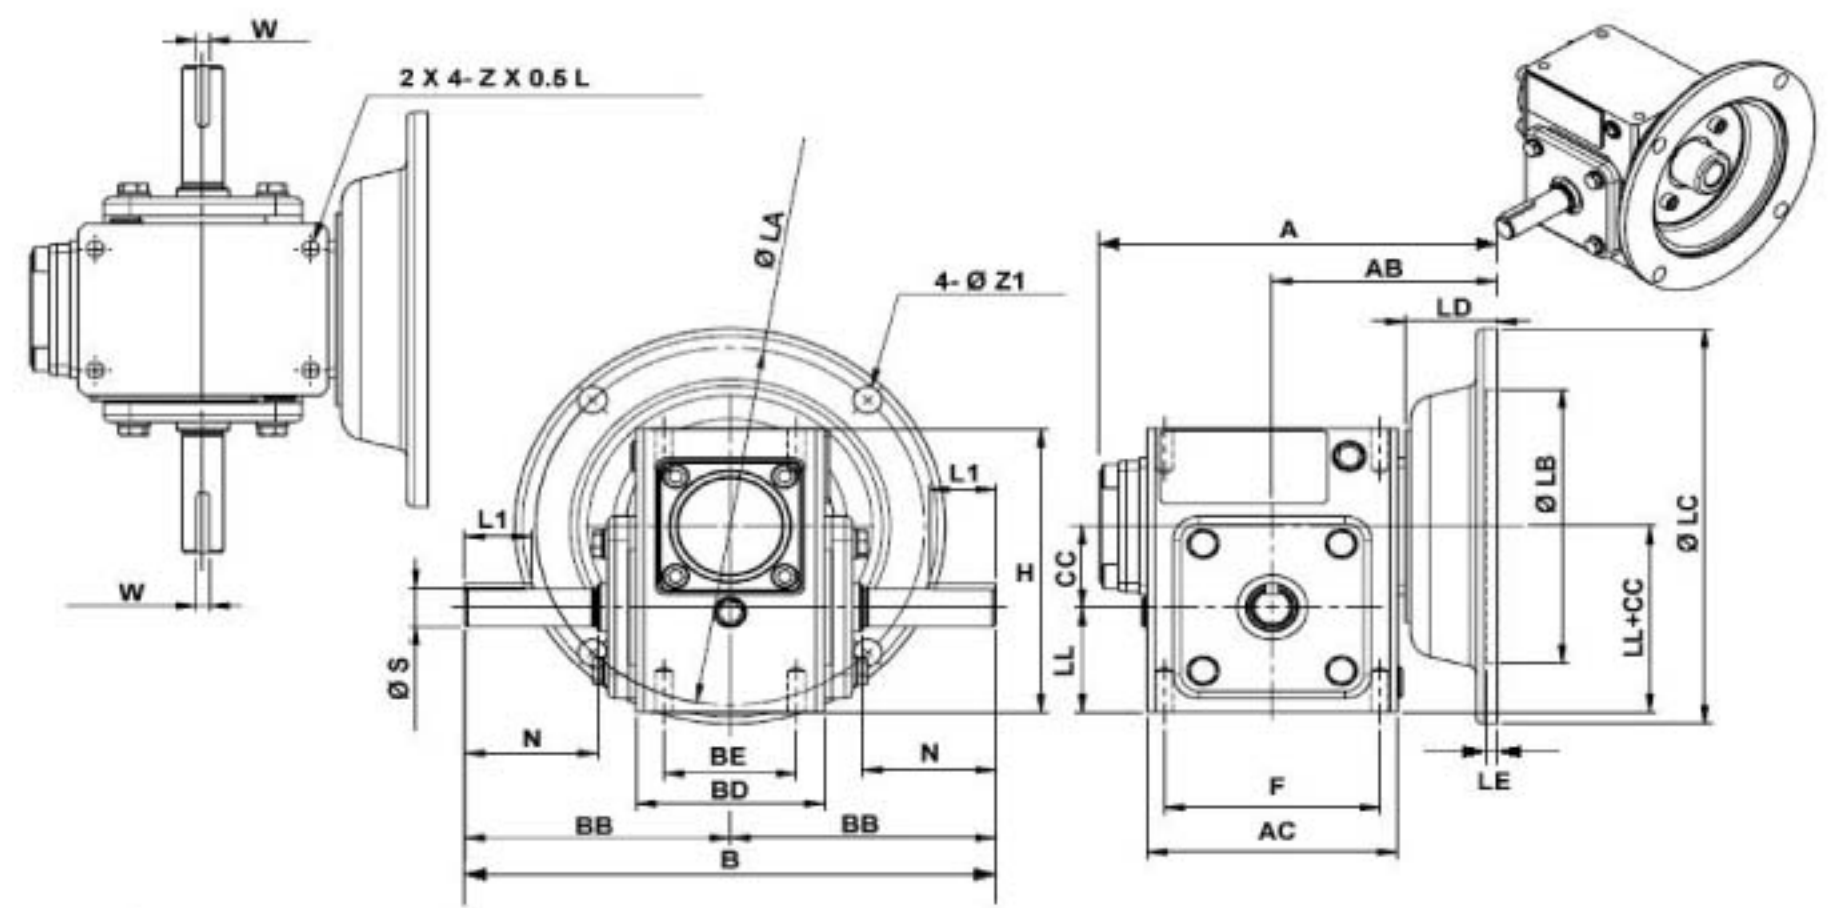

SURPLUS CENTER
 800-488-3407
 www.surpluscenter.com
 1015 West "O" St.
 LINCOLN, NE 68528

WorldWide Gear Reducers
 Dual Output
 133 Series

* Fill in with any ratios

A	AB	AC	B	BB	BD	BE	CC	F	H	LL	N	Z
5.99	3.386	3.78	8	4	2.835	2	1.333	3.25	4.656	1.718	2	5/16-18 UNC

Flange					Input Bore		Output Shaft			Oil (oz.)	
LA	LB	LC	LD	LE	Z1	U	T*V	L1	S		W*Y
5.875	4.5	6.496	1.378	0.157	0.433	0.625	3/16*3/32	1	0.625	3/16*3/32	7.56

Unit: Inches
 Scale — 1:2.5