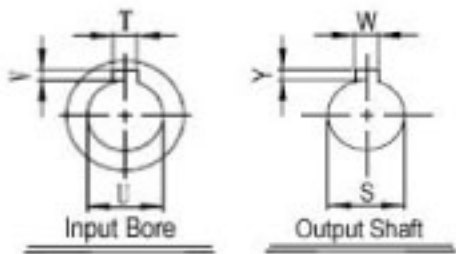

## WorldWide Gear Reducers Left Output 133 Series

\* Fill in with any ratios

A	AB	AC	B	BB	BD	BE	CC	F	H	LL	N	Z
5.99	3.386	3.78	6.067	4	2.835	2	1.333	3.25	4.656	1.718	2	5/16-18 UNC

Flange			Input Bore		Output Shaft			Oil (oz.)			
LA	LB	LC	LD	LE	Z1	U	T*V		L1	S	W*Y
5.875	4.5	6.496	1.378	0.157	0.433	0.625	3/16*3/32	1	0.625	3/16*3/32	7.56