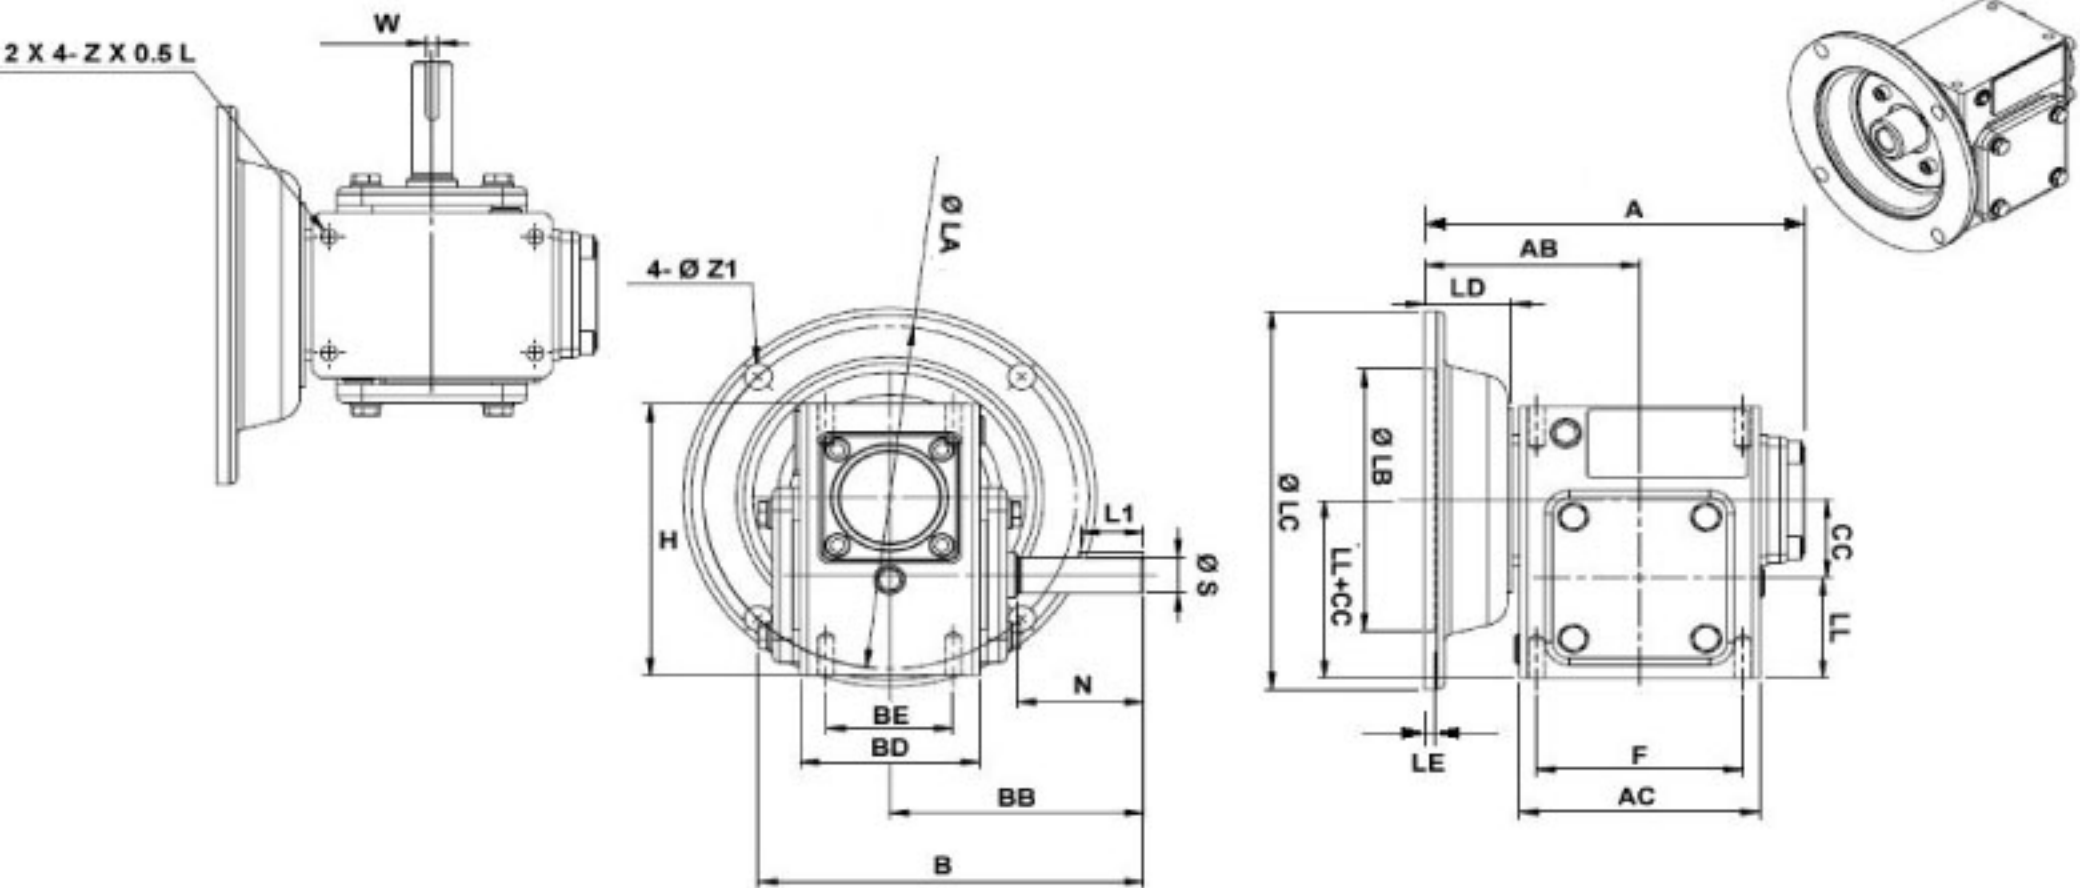

## WorldWide Gear Reducers Left Output 133 Series

\* Fill in with any ratios

A	AB	AC	B	BB	BD	BE	CC	F	H	LL	N	Z
5.99	3.386	3.78	6.067	4	2.835	2	1.333	3.25	4.656	1.718	2	5/16-18 UNC

Flange			Input Bore		Output Shaft			Oil (oz.)			
LA	LB	LC	LD	LE	Z1	U	T*V		L1	S	W*Y
5.875	4.5	6.496	1.378	0.157	0.433	0.625	3/16*3/32	1	0.625	3/16*3/32	7.56

Unit: Inches  
 Scale — 1:2.5