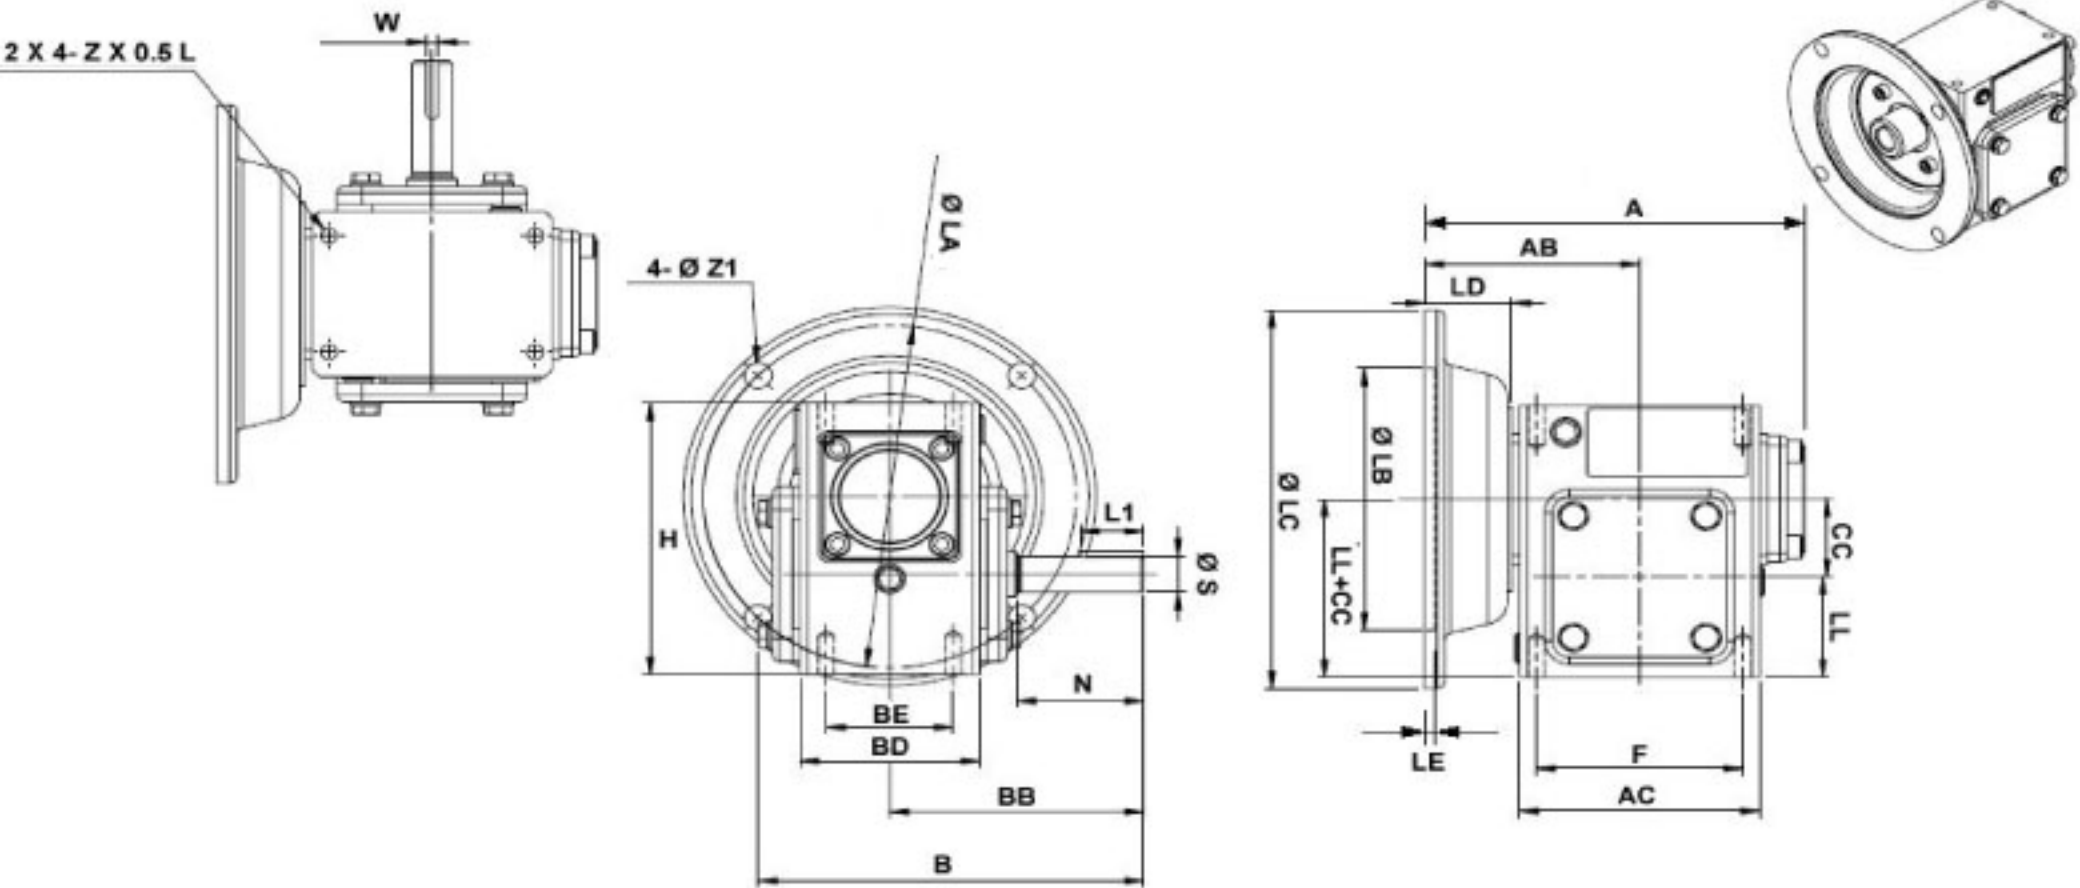

SURPLUS CENTER

800-488-3407
 www.surpluscenter.com
 1015 West "O" St.
 LINCOLN, NE 68528

WorldWide Gear Reducers Left Output 133 Series

* Fill in with any ratios

A	AB	AC	B	BB	BD	BE	CC	F	H	LL	N	Z
5.99	3.386	3.78	6.067	4	2.835	2	1.333	3.25	4.656	1.718	2	5/16-18 UNC

Flange				Input Bore		Output Shaft			Oil (oz.)		
LA	LB	LC	LD	LE	Z1	U	T*V	L1		S	W*Y
5.875	4.5	6.496	1.378	0.157	0.433	0.625	3/16*3/32	1	0.625	3/16*3/32	7.56

Unit: Inches
 Scale — 1:2.5