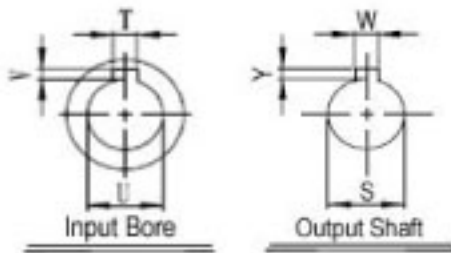

SURPLUS CENTER

800-488-3407
 www.surpluscenter.com
 1015 West "O" St.
 LINCOLN, NE 68528

WorldWide Gear Reducers Left Output 133 Series

* Fill in with any ratios

A	AB	AC	B	BB	BD	BE	CC	F	H	LL	N	Z
5.99	3.386	3.78	6.067	4	2.835	2	1.333	3.25	4.656	1.718	2	5/16-18 UNC

Flange				Input Bore		Output Shaft			Oil (oz.)		
LA	LB	LC	LD	LE	Z1	U	T*V	L1		S	W*Y
5.875	4.5	6.496	1.378	0.157	0.433	0.625	3/16*3/32	1	0.625	3/16*3/32	7.56

Unit: Inches
 Scale — 1:2.5