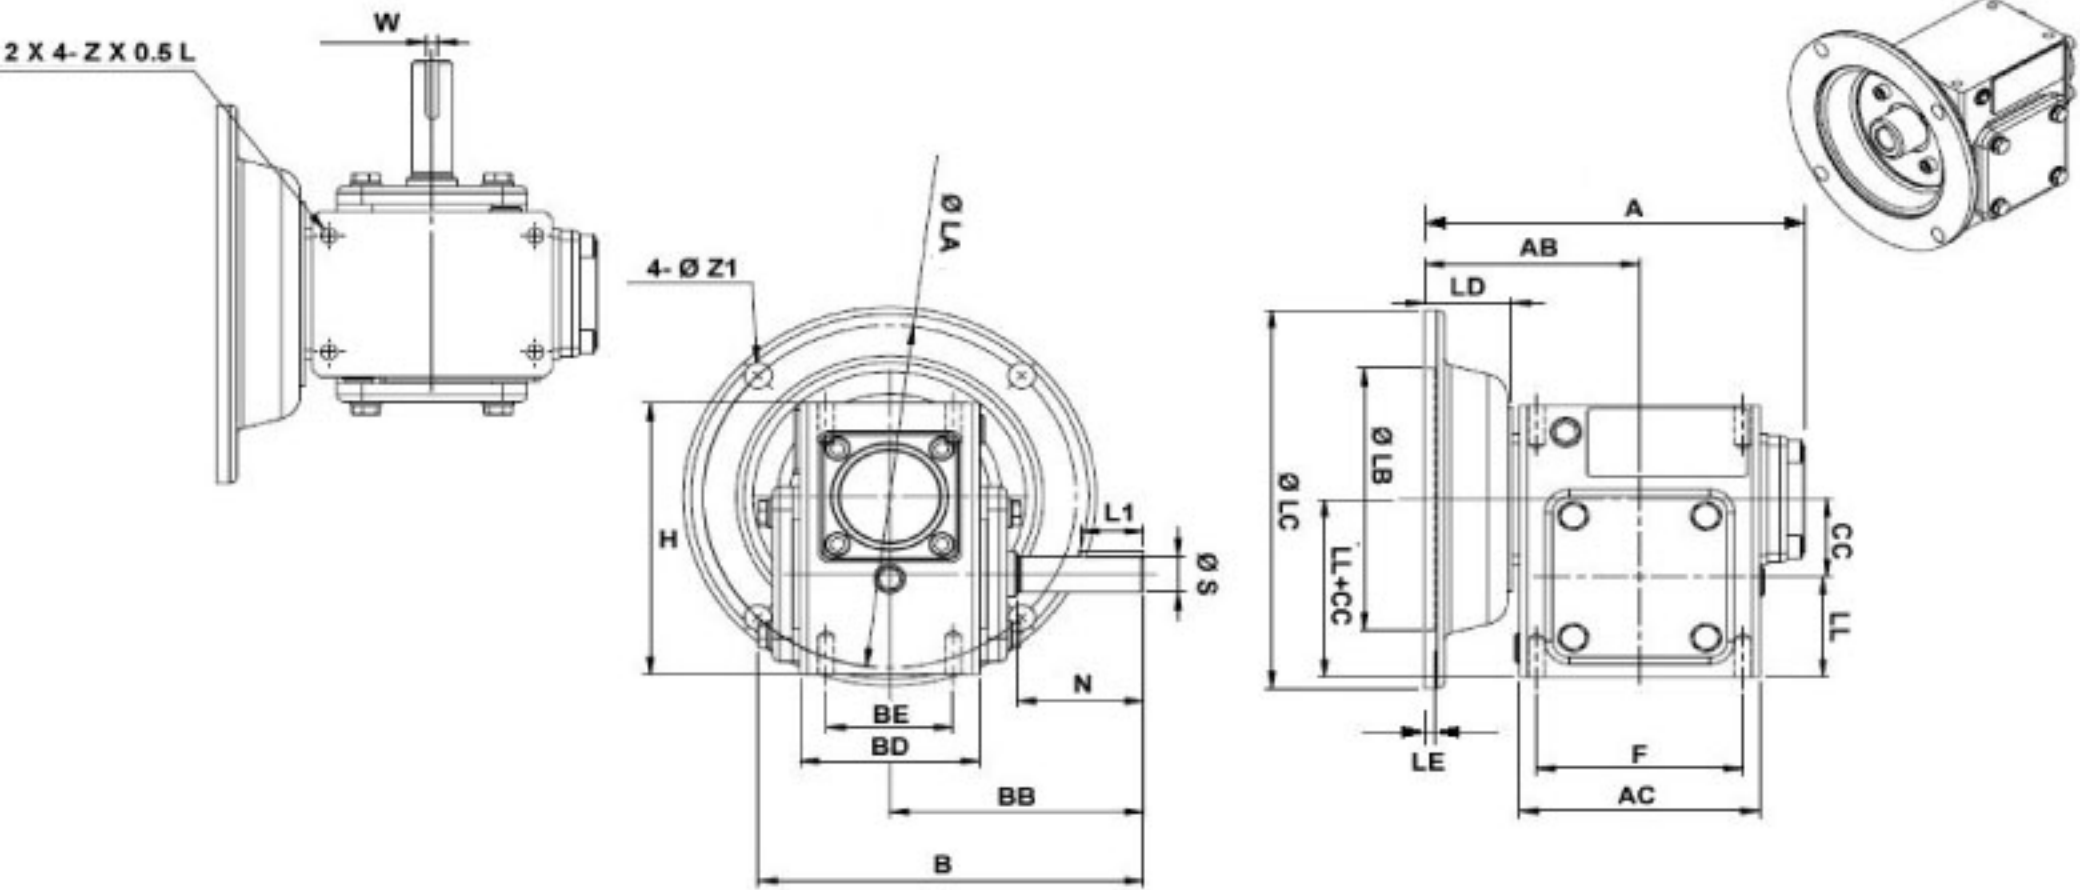

## WorldWide Gear Reducers Left Output 133 Series

\* Fill in with any ratios

A	AB	AC	B	BB	BD	BE	CC	F	H	LL	N	Z
5.99	3.386	3.78	6.067	4	2.835	2	1.333	3.25	4.656	1.718	2	5/16-18 UNC

Flange					Input Bore		Output Shaft			Oil (oz.)	
LA	LB	LC	LD	LE	Z1	U	T*V	L1	S		W*Y
5.875	4.5	6.496	1.378	0.157	0.433	0.625	3/16*3/32	1	0.625	3/16*3/32	7.56

Unit: Inches  
 Scale — 1:2.5