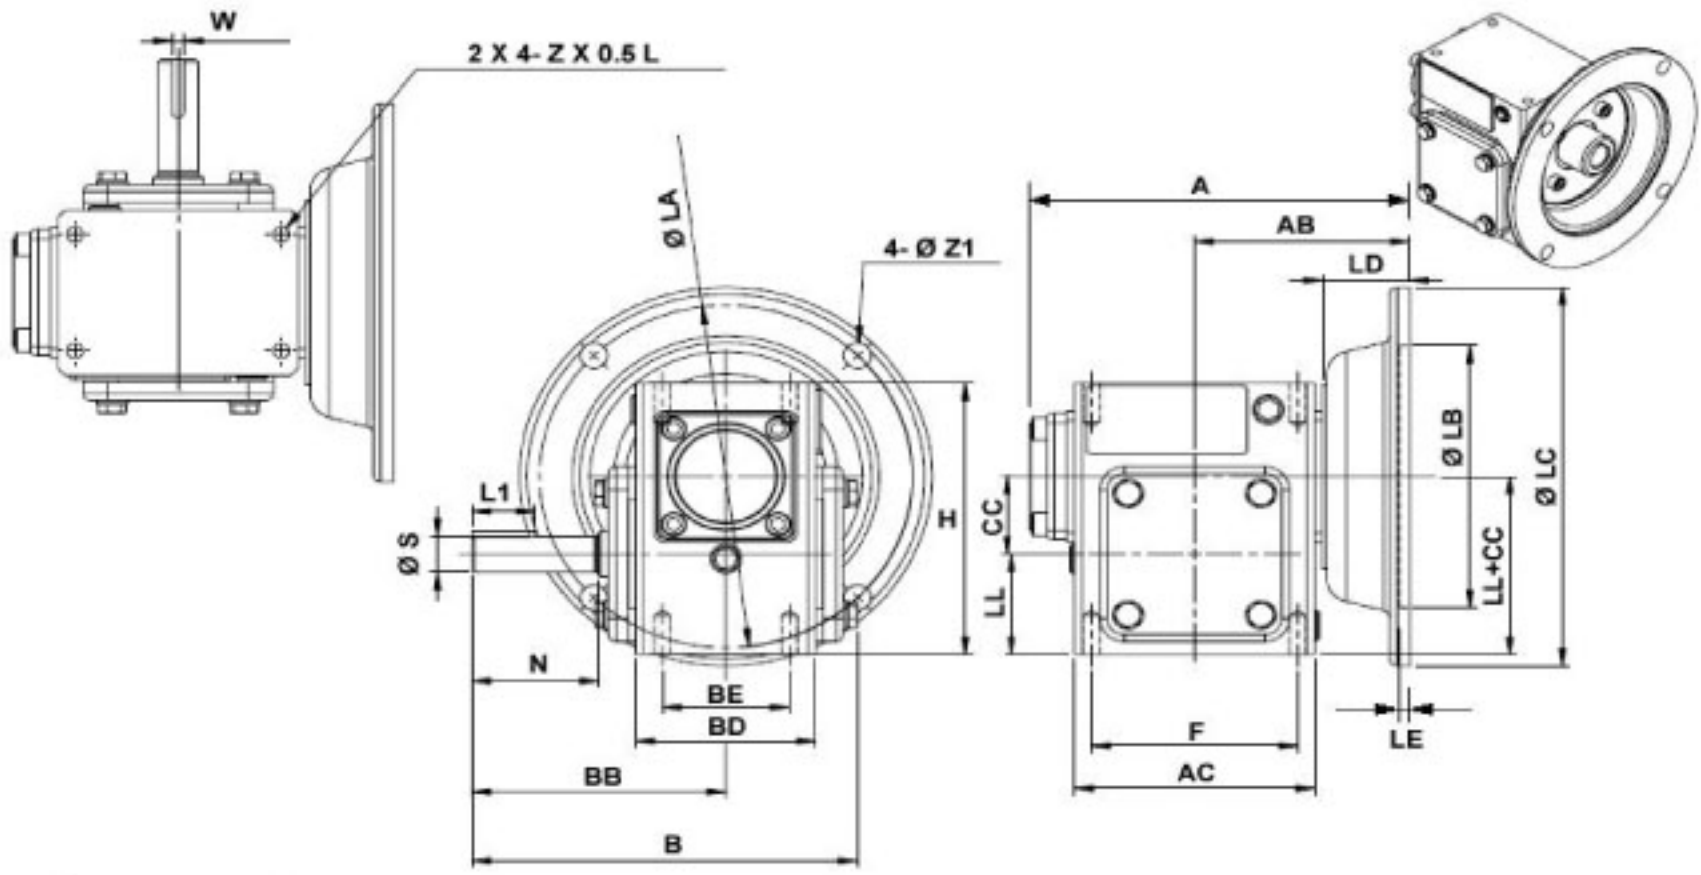

## WorldWide Gear Reducers Right Output 133 Series

\* Fill in with any ratios

A	AB	AC	B	BB	BD	BE	CC	F	H	LL	N	Z
5.99	3.386	3.78	6.067	4	2.835	2	1.333	3.25	4.656	1.718	2	5/16-18 UNC

Flange					Input Bore		Output Shaft			Oil (oz.)	
LA	LB	LC	LD	LE	Z1	U	T*V	L1	S		W*Y
5.875	4.5	6.496	1.378	0.157	0.433	0.625	3/16*3/32	1	0.625	3/16*3/32	7.56

Unit: Inches  
 Scale — 1:2.5