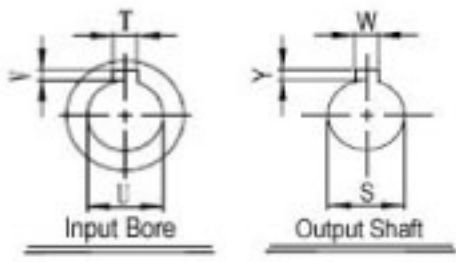

## WorldWide Gear Reducers Right Output 133 Series

\* Fill in with any ratios

A	AB	AC	B	BB	BD	BE	CC	F	H	LL	N	Z
5.99	3.386	3.78	6.067	4	2.835	2	1.333	3.25	4.656	1.718	2	5/16-18 UNC

Flange					Input Bore		Output Shaft			Oil (oz.)	
LA	LB	LC	LD	LE	Z1	U	T*V	L1	S		W*Y
5.875	4.5	6.496	1.378	0.157	0.433	0.625	3/16*3/32	1	0.625	3/16*3/32	7.56