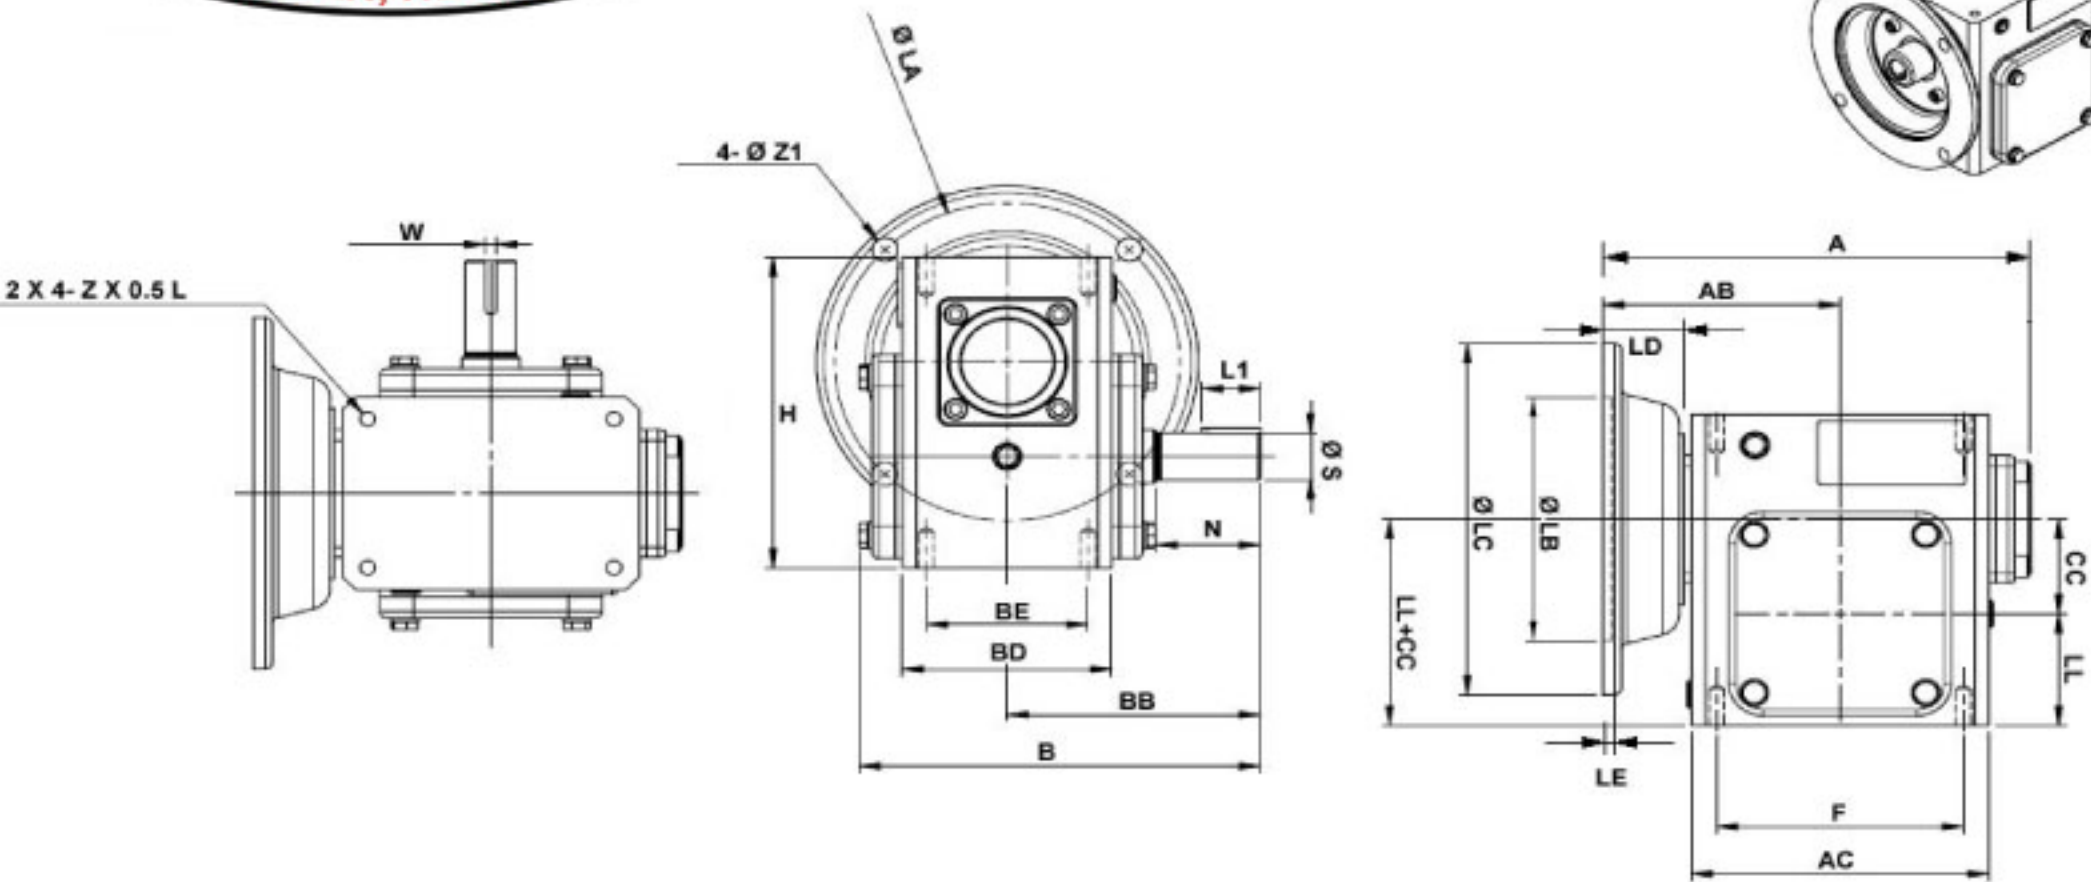

## WorldWide Gear Reducers Left Output 175 Series

\* Fill in with any ratios

A	AB	AC	B	BB	BD	BE	CC	F	H	LL	N	Z
7.29	4.035	5.059	6.831	4.311	3.563	2.75	1.75	4.188	5.75	2.062	1.781	5/16-18 UNC

Flange					Input Bore		Output Shaft			Oil (oz.)	
LA	LB	LC	LD	LE	Z1	U	T*V	L1	S		W*Y
5.875	4.5	6.496	1.378	0.157	0.433	0.625	3/16*3/32	1	0.875	3/16*3/32	15.27

Unit: Inches  
 Scale --- 1:3