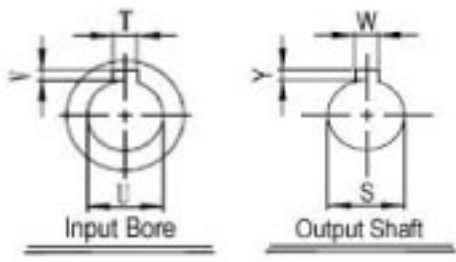

## WorldWide Gear Reducers Left Output 175 Series

\* Fill in with any ratios

A	AB	AC	B	BB	BD	BE	CC	F	H	LL	N	Z
7.29	4.035	5.059	6.831	4.311	3.563	2.75	1.75	4.188	5.75	2.062	1.781	5/16-18 UNC

Flange					Input Bore		Output Shaft			Oil (oz.)	
LA	LB	LC	LD	LE	Z1	U	T*V	L1	S		W*Y
5.875	4.5	6.496	1.378	0.157	0.433	0.625	3/16*3/32	1	0.875	3/16*3/32	15.27