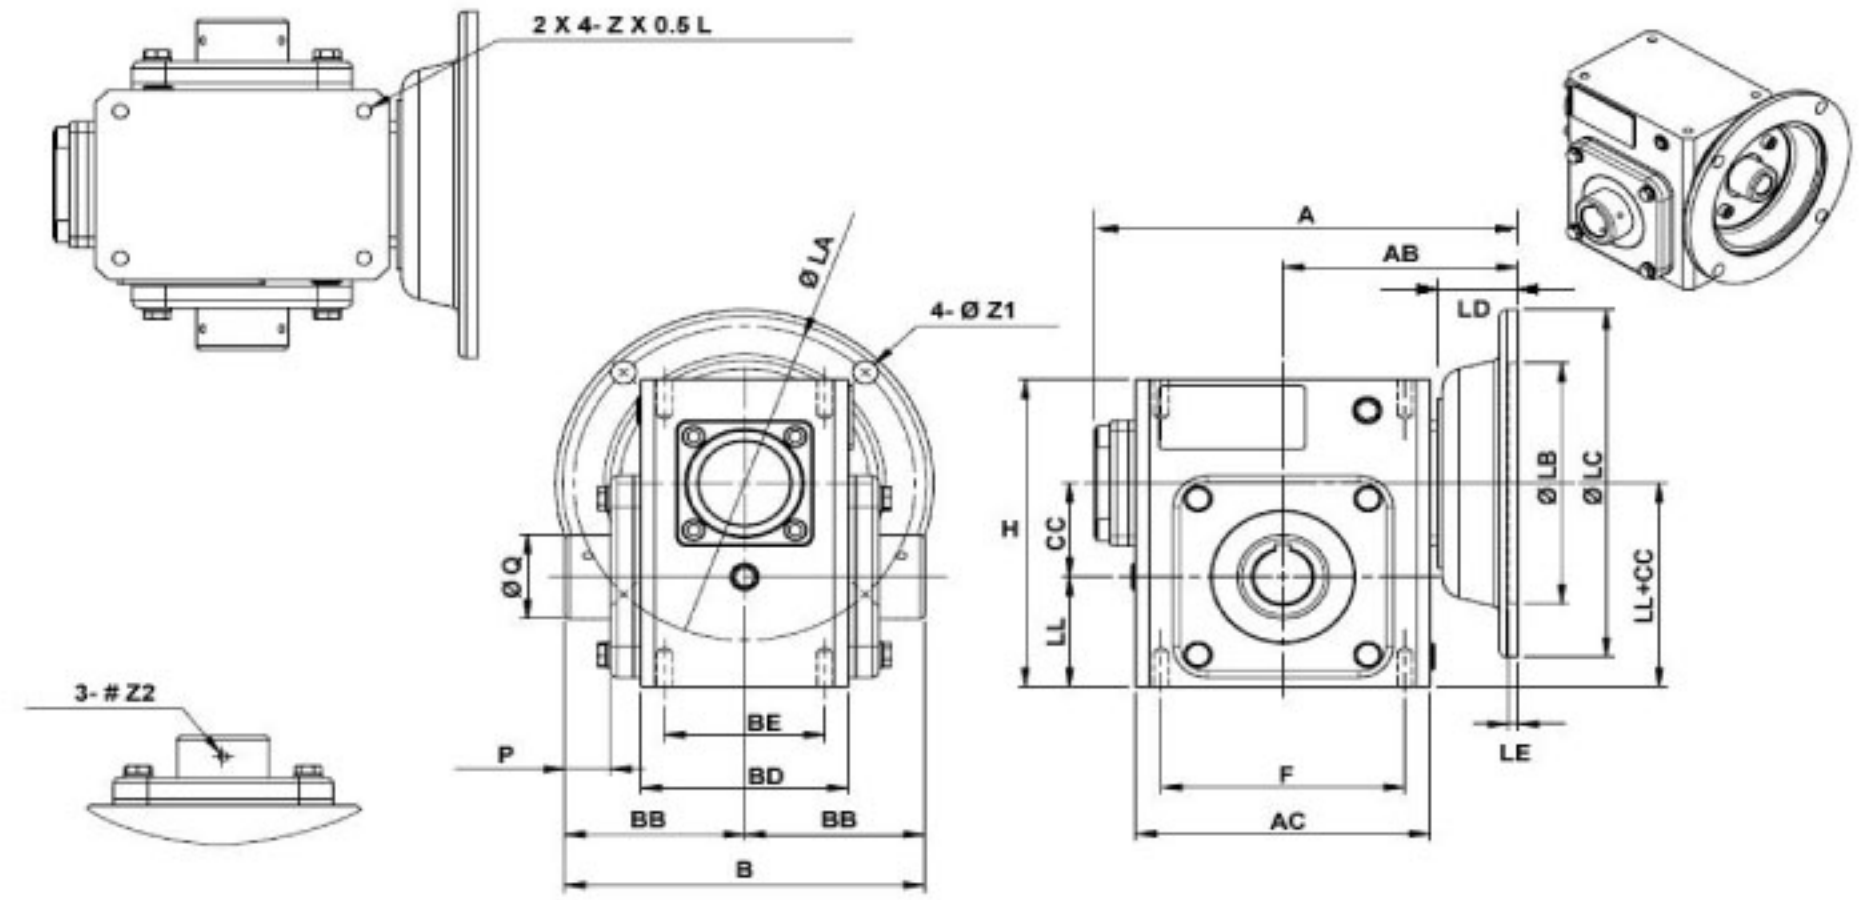

## WorldWide Gear Reducers Hollow Output 175 Series

\* Fill in with any ratios

Unit: Inches  
 Scale --- 1:3

A	AB	AC	B	BB	BD	BE	CC	F	H	LL	P	Z
7.283	4.035	5.059	6.181	3.091	3.563	2.75	1.75	4.188	5.75	2.062	0.787	5/16-18 UNC

Flange			Input Bore		Output Bore			Oil (oz.)				
LA	LB	LC	LD	LE	Z1	U	T*V		S	W*Y	Z2	Q
5.875	4.5	6.5	1.378	0.157	0.433	0.625	3/16*3/32	1	1/4*7/64	10-32	1.575	15.27