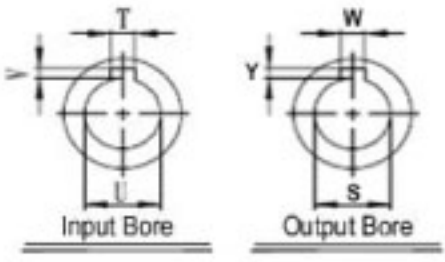

## WorldWide Gear Reducers Hollow Output 175 Series

\* Fill in with any ratios

Unit: Inches  
 Scale --- 1:3

A	AB	AC	B	BB	BD	BE	CC	F	H	LL	P	Z
7.283	4.035	5.059	6.181	3.091	3.563	2.75	1.75	4.188	5.75	2.062	0.787	5/16-18 UNC

Flange			Input Bore		Output Bore			Oil (oz.)				
LA	LB	LC	LD	LE	Z1	U	T*V		S	W*Y	Z2	Q
5.875	4.5	6.5	1.378	0.157	0.433	0.625	3/16*3/32	1	1/4*7/64	10-32	1.575	15.27