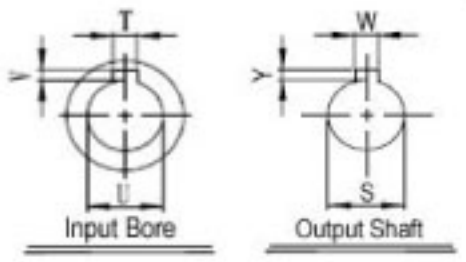

**SURPLUS CENTER**  
 800-488-3407  
 www.surpluscenter.com  
 1015 West "O" St.  
 LINCOLN, NE 68528

WorldWide Gear Reducers  
 Right Output  
 175 Series

\* Fill in with any ratios

A	AB	AC	B	BB	BD	BE	CC	F	H	LL	N	Z
7.29	4.035	5.059	6.831	4.311	3.563	2.75	1.75	4.188	5.75	2.062	1.781	5/16-18 UNC

Flange					Input Bore		Output Shaft			Oil (oz.)	
LA	LB	LC	LD	LE	Z1	U	T*V	L1	S		W*Y
5.875	4.5	6.496	1.378	0.157	0.433	0.625	3/16*3/32	1	0.875	3/16*3/32	15.27

Unit: Inches  
 Scale --- 1:3