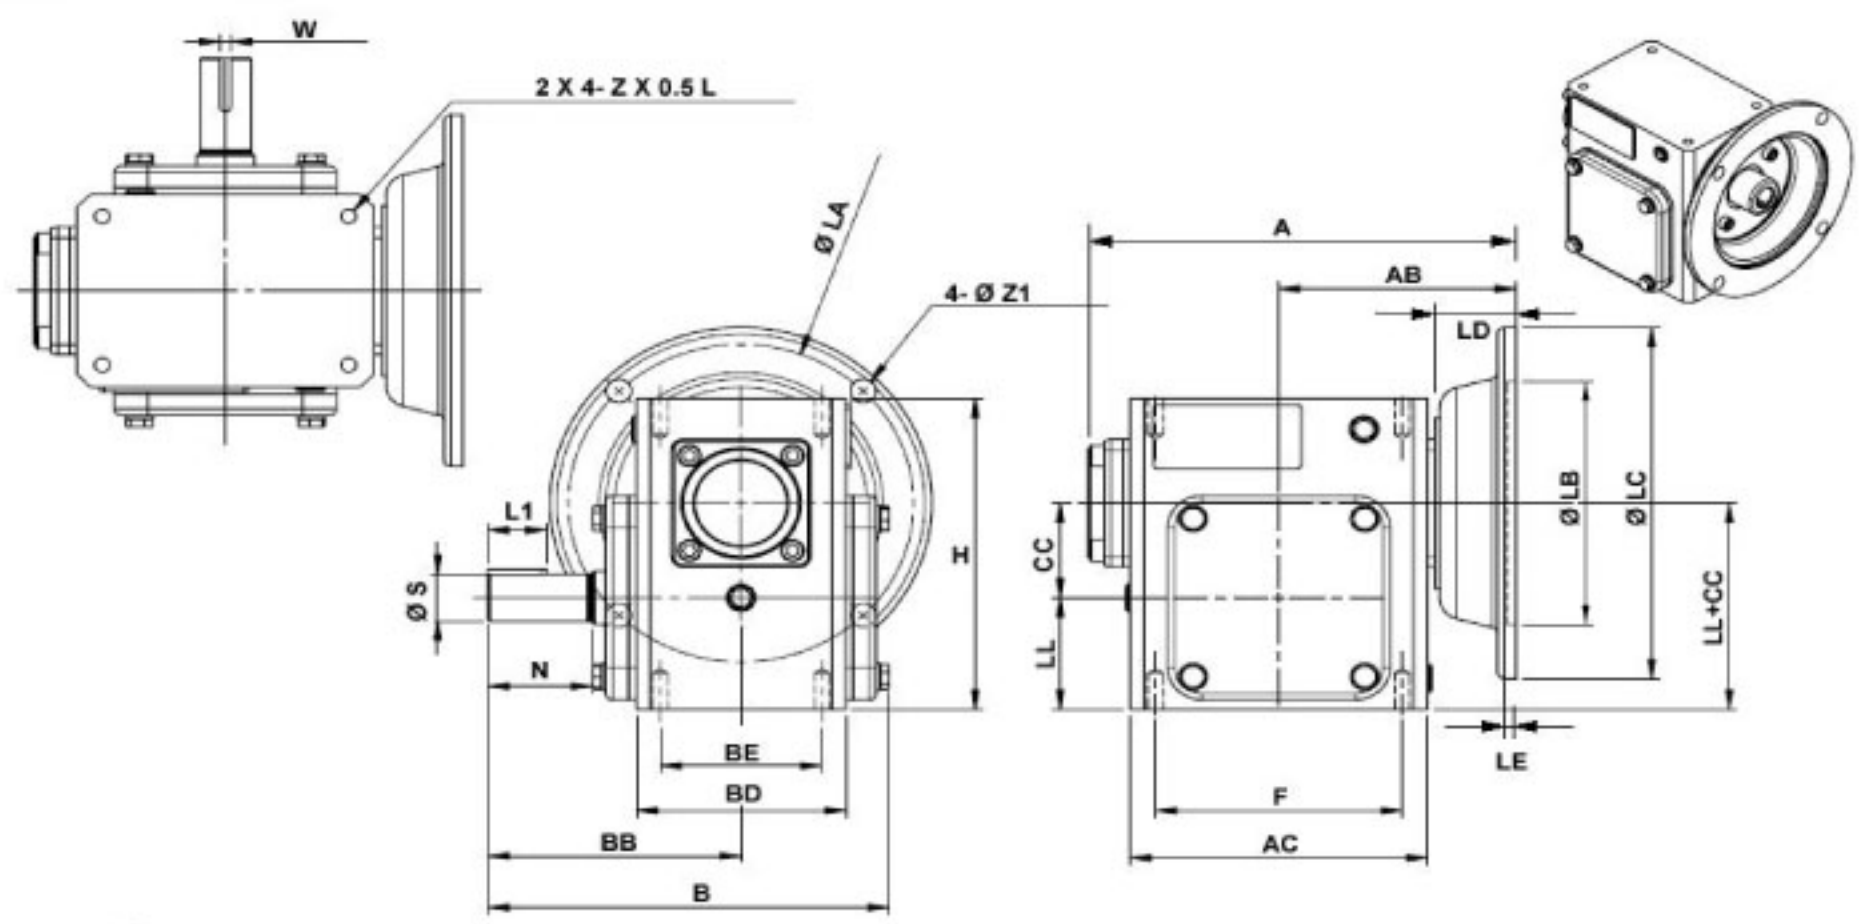

**SURPLUS CENTER**  
 800-488-3407  
 www.surpluscenter.com  
 1015 West "O" St.  
 LINCOLN, NE 68528

WorldWide Gear Reducers  
 Right Output  
 175 Series

\* Fill in with any ratios

A	AB	AC	B	BB	BD	BE	CC	F	H	LL	N	Z
7.29	4.035	5.059	6.831	4.311	3.563	2.75	1.75	4.188	5.75	2.062	1.781	5/16-18 UNC

Flange					Input Bore		Output Shaft			Oil (oz.)	
LA	LB	LC	LD	LE	Z1	U	T*V	L1	S		W*Y
5.875	4.5	6.496	1.378	0.157	0.433	0.625	3/16*3/32	1	0.875	3/16*3/32	15.27

Unit: Inches  
 Scale --- 1:3