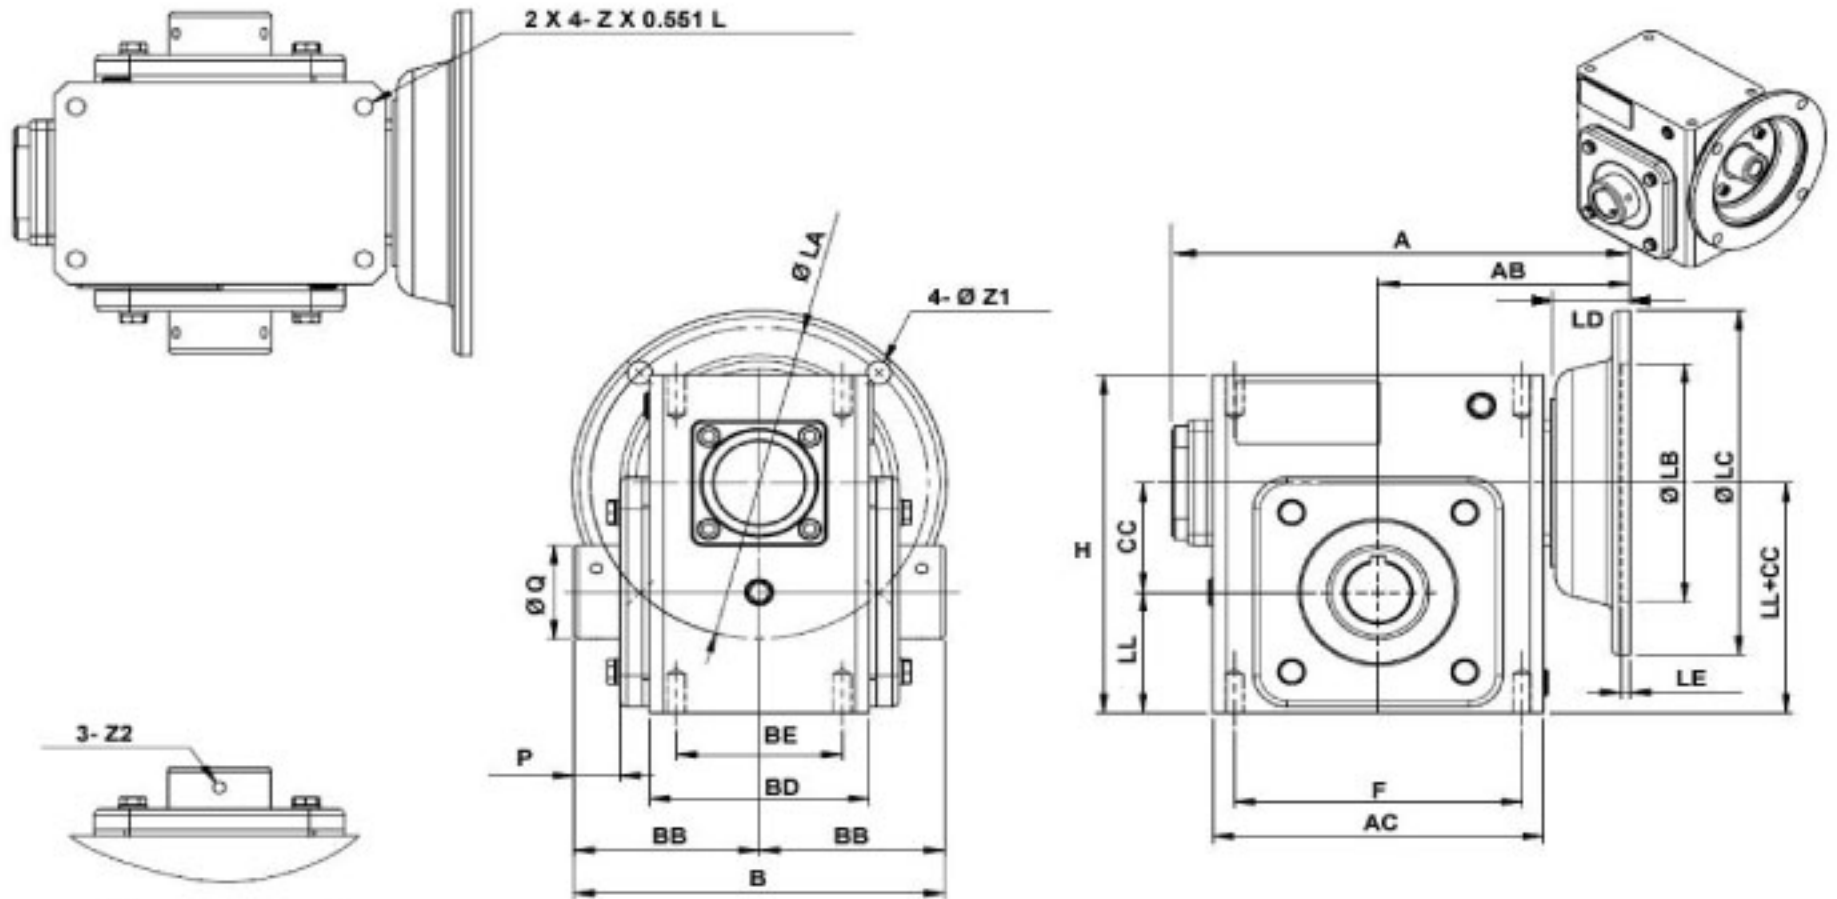

## WorldWide Gear Reducers Hollow Output 206 Series

Unit: Inches  
 Scale --- 1:3

\* Fill in with any ratios

A	AB	AC	B	BB	BD	BE	CC	F	H	LL	P	Z
7.953	4.37	5.748	6.437	3.219	3.819	2.88	2.062	5	6.375	2.281	0.797	3/8-16 UNF

Flange					Input Bore		Output Bore			Oil (oz.)		
LA	LB	LC	LD	LE	Z1	U	T*V	S	W*Y		Z2	Q
5.875	4.5	6.5	1.378	0.157	0.433	0.625	3/16*3/32	1.125	1/4*7/64	1/4-28 UNF	1.772	16.14