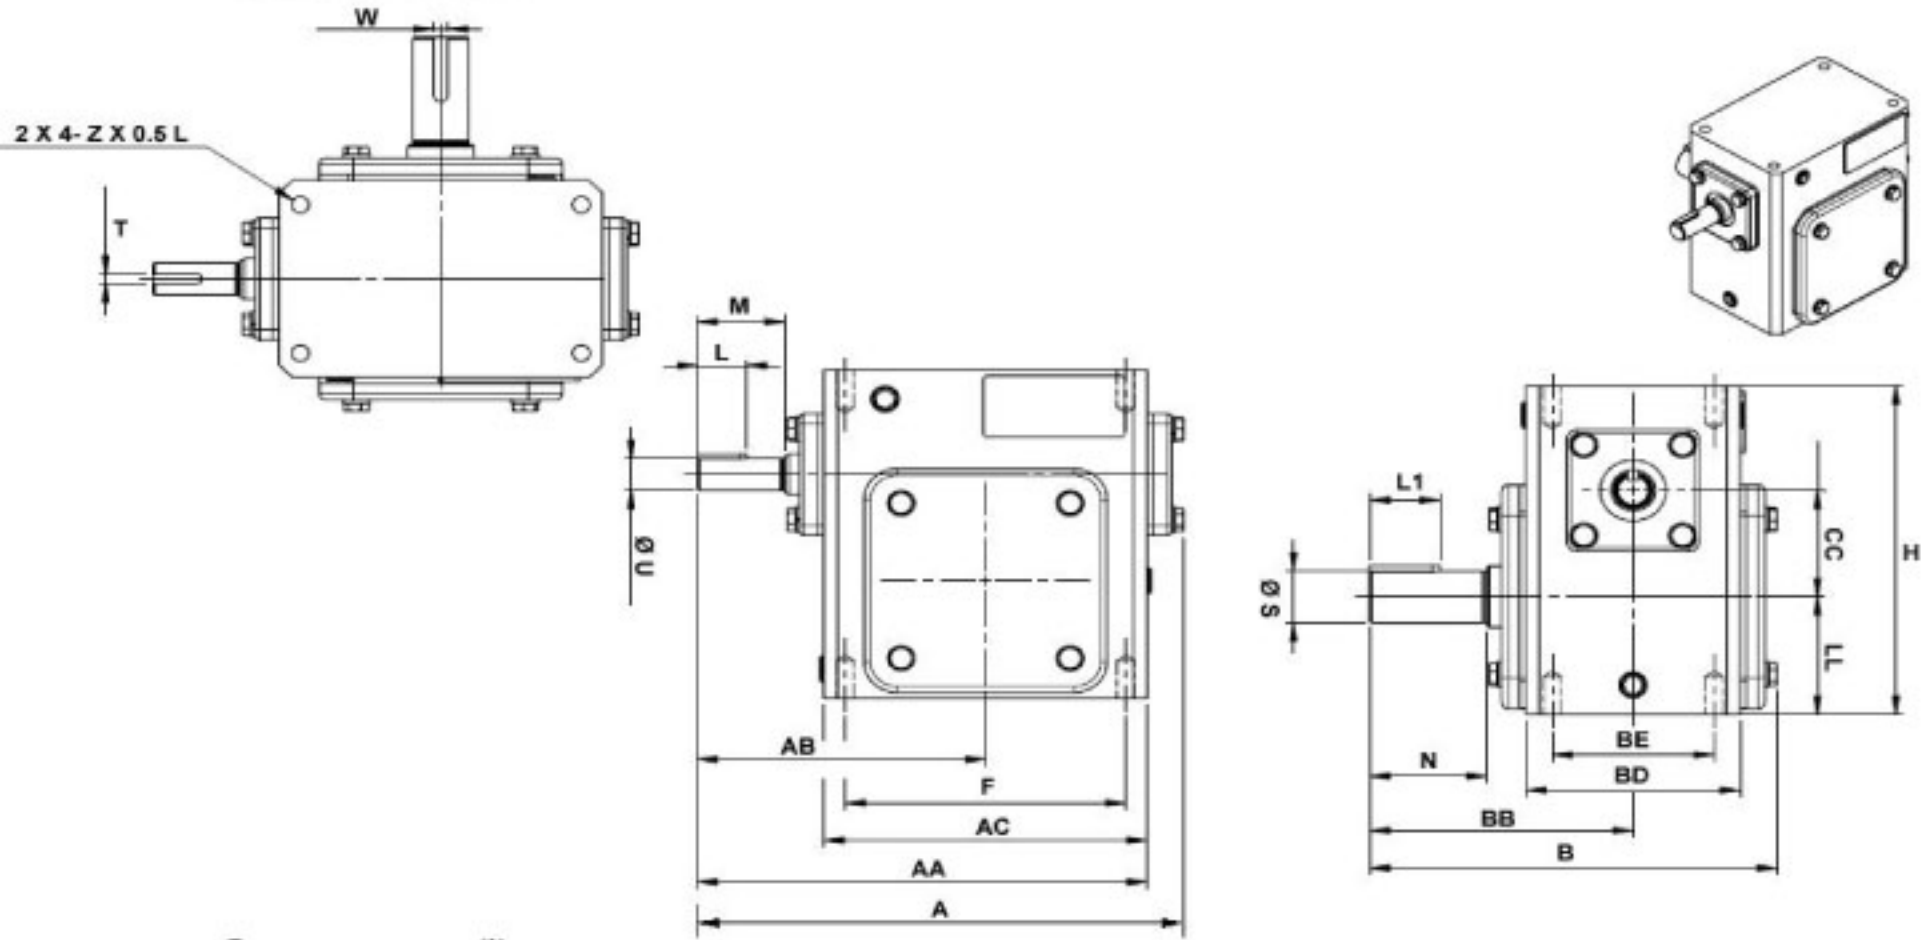

SURPLUS CENTER

800-488-3407
 www.surpluscenter.com
 1015 West "O" St.
 LINCOLN, NE 68528

WorldWide Gear Reducers Shaft to Shaft 206 Series

* Fill in with any ratios

A	AA	AB	AC	B	BB	BD	BE	CC	F	H	LL	Z
8.65	8.002	5.128	5.748	7.249	4.69	3.819	2.88	2.062	5	6.375	2.281	3/8-16 UNF

Input Shaft				Output Shaft				Oil (oz.)
M	L	U	T*V	N	L1	S	W*Y	
1.555	0.875	0.625	3/16*3/32	2.09	1.25	1	1/4*1/8	16.14

Unit: Inches
 Scale --- 1:3