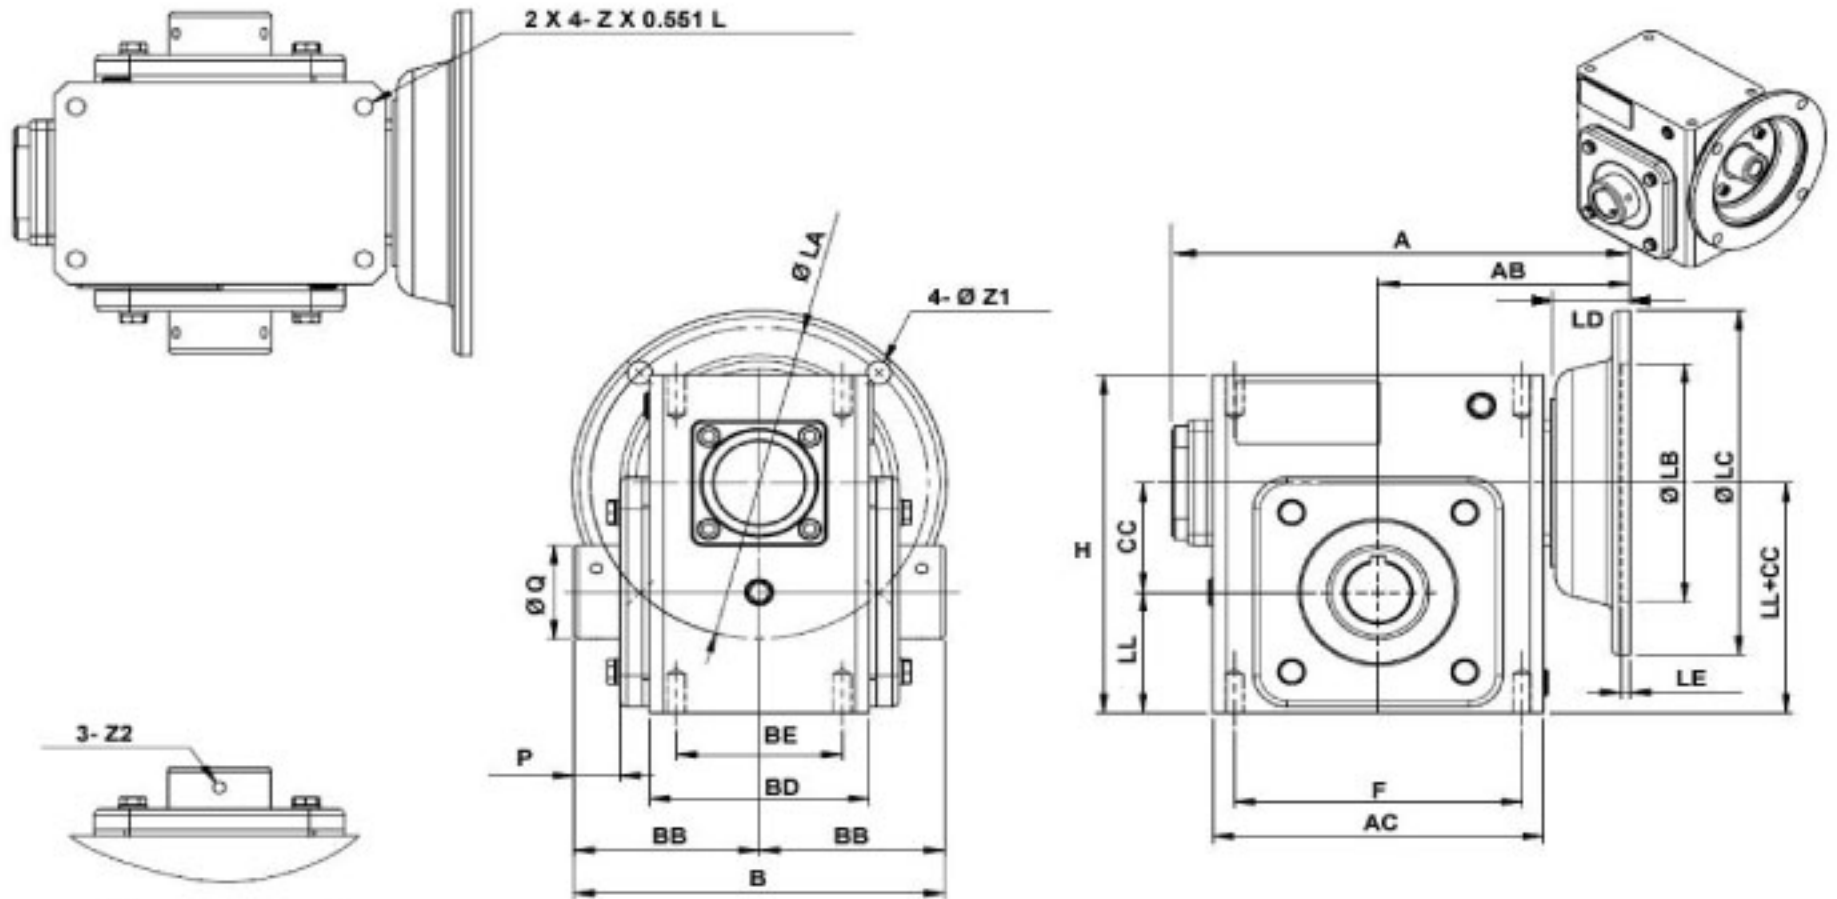

SURPLUS CENTER

800-488-3407
 www.surpluscenter.com
 1015 West "O" St.
 LINCOLN, NE 68528

WorldWide Gear Reducers Hollow Output 206 Series

Unit: Inches
 Scale --- 1:3

* Fill in with any ratios

A	AB	AC	B	BB	BD	BE	CC	F	H	LL	P	Z
7.953	4.37	5.748	6.437	3.219	3.819	2.88	2.062	5	6.375	2.281	0.797	3/8-16 UNF

Flange					Input Bore		Output Bore			Oil (oz.)		
LA	LB	LC	LD	LE	Z1	U	T*V	S	W*Y		Z2	Q
5.875	4.5	6.5	1.378	0.157	0.433	0.625	3/16*3/32	1.125	1/4*7/64	1/4-28 UNF	1.772	16.14