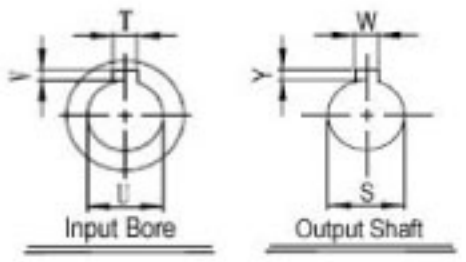

## WorldWide Gear Reducers Left Output 206 Series

\* Fill in with any ratios

A	AB	AC	B	BB	BD	BE	CC	F	H	LL	N	Z
7.95	4.37	5.748	7.249	4.69	3.819	2.88	2.062	5	6.375	2.281	2.09	3/8-16 UNF

Flange					Input Bore		Output Shaft			Oil (oz.)	
LA	LB	LC	LD	LE	Z1	U	T*V	L1	S		W*Y
5.875	4.5	6.496	1.378	0.157	0.433	0.625	3/16*3/32	1.25	1	1/4*1/8	16.14