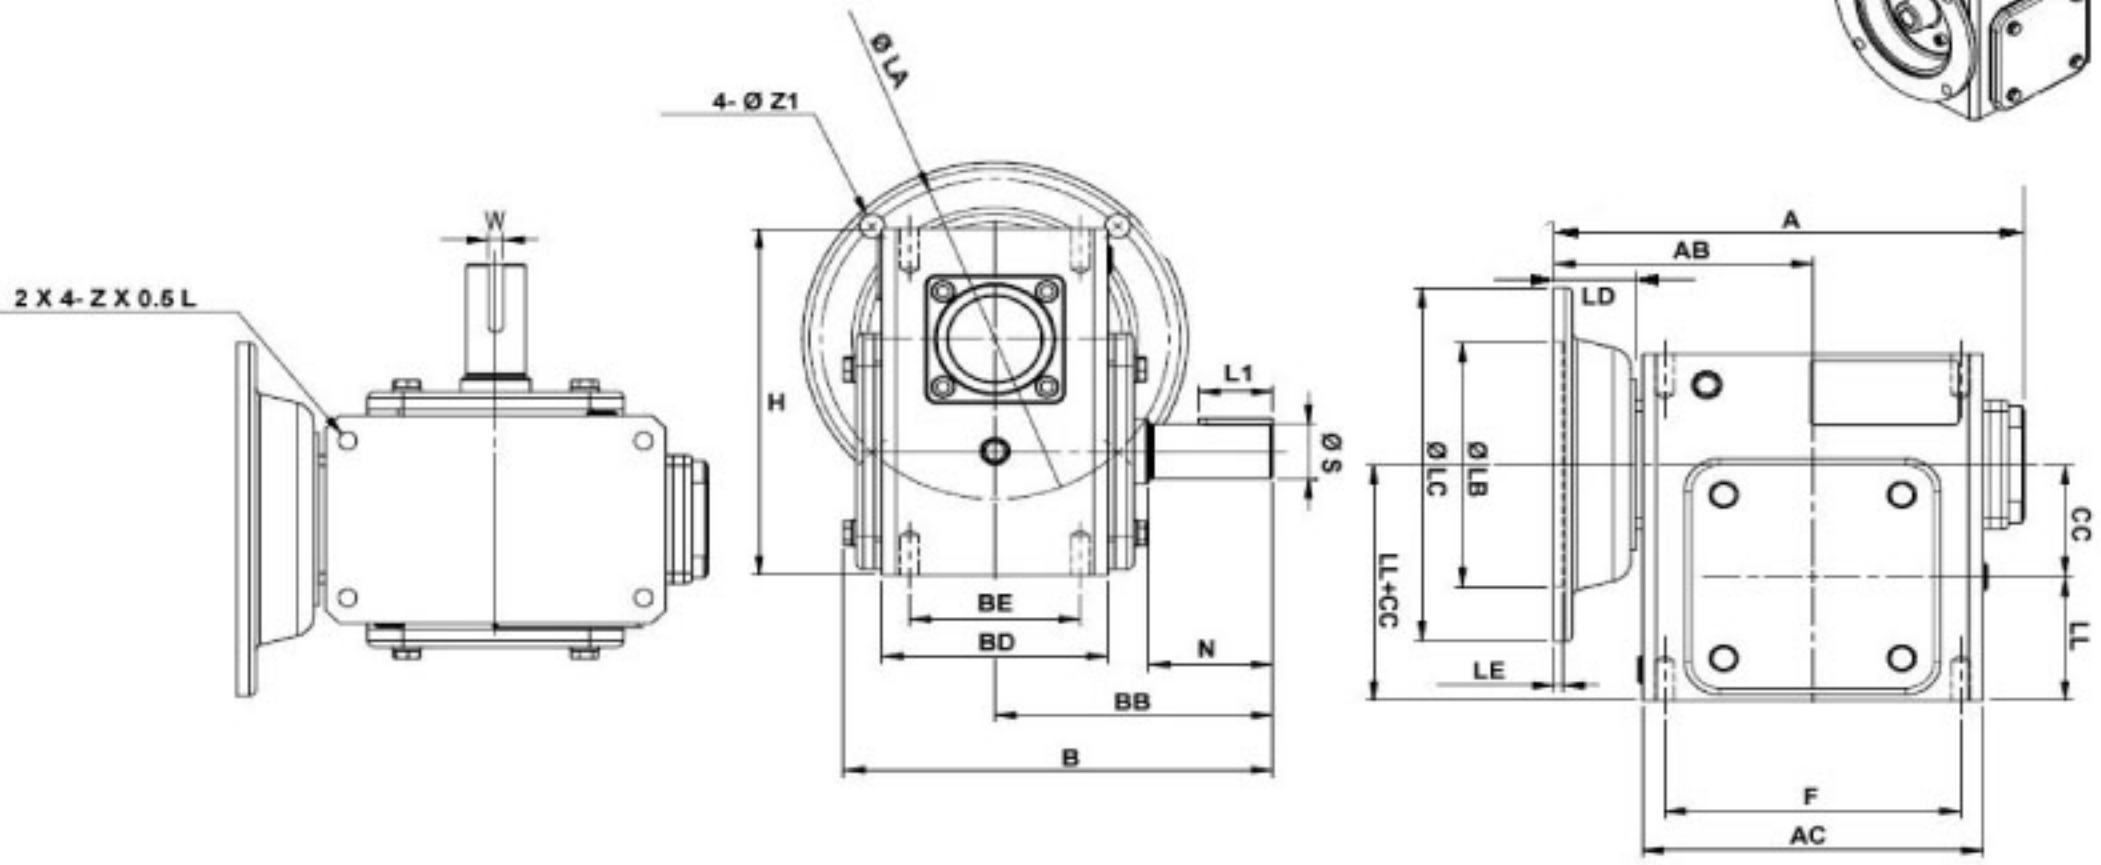

## WorldWide Gear Reducers Left Output 206 Series

\* Fill in with any ratios

A	AB	AC	B	BB	BD	BE	CC	F	H	LL	N	Z
7.95	4.37	5.748	7.249	4.69	3.819	2.88	2.062	5	6.375	2.281	2.09	3/8-16 UNF

Flange					Input Bore		Output Shaft			Oil (oz.)	
LA	LB	LC	LD	LE	Z1	U	T*V	L1	S		W*Y
5.875	4.5	6.496	1.378	0.157	0.433	0.625	3/16*3/32	1.25	1	1/4*1/8	16.14

Unit: Inches  
 Scale --- 1:3