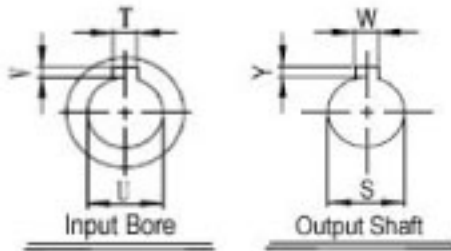

## WorldWide Gear Reducers Right Output 206 Series

\* Fill in with any ratios

A	AB	AC	B	BB	BD	BE	CC	F	H	LL	N	Z
7.95	4.37	5.748	7.249	4.69	3.819	2.88	2.062	5	6.375	2.281	2.09	3/8-16 UNF

Flange					Input Bore		Output Shaft			Oil (oz.)	
LA	LB	LC	LD	LE	Z1	U	T*V	L1	S		W*Y
5.875	4.5	6.496	1.378	0.157	0.433	0.625	3/16*3/32	1.25	1	1/4*1/8	16.14