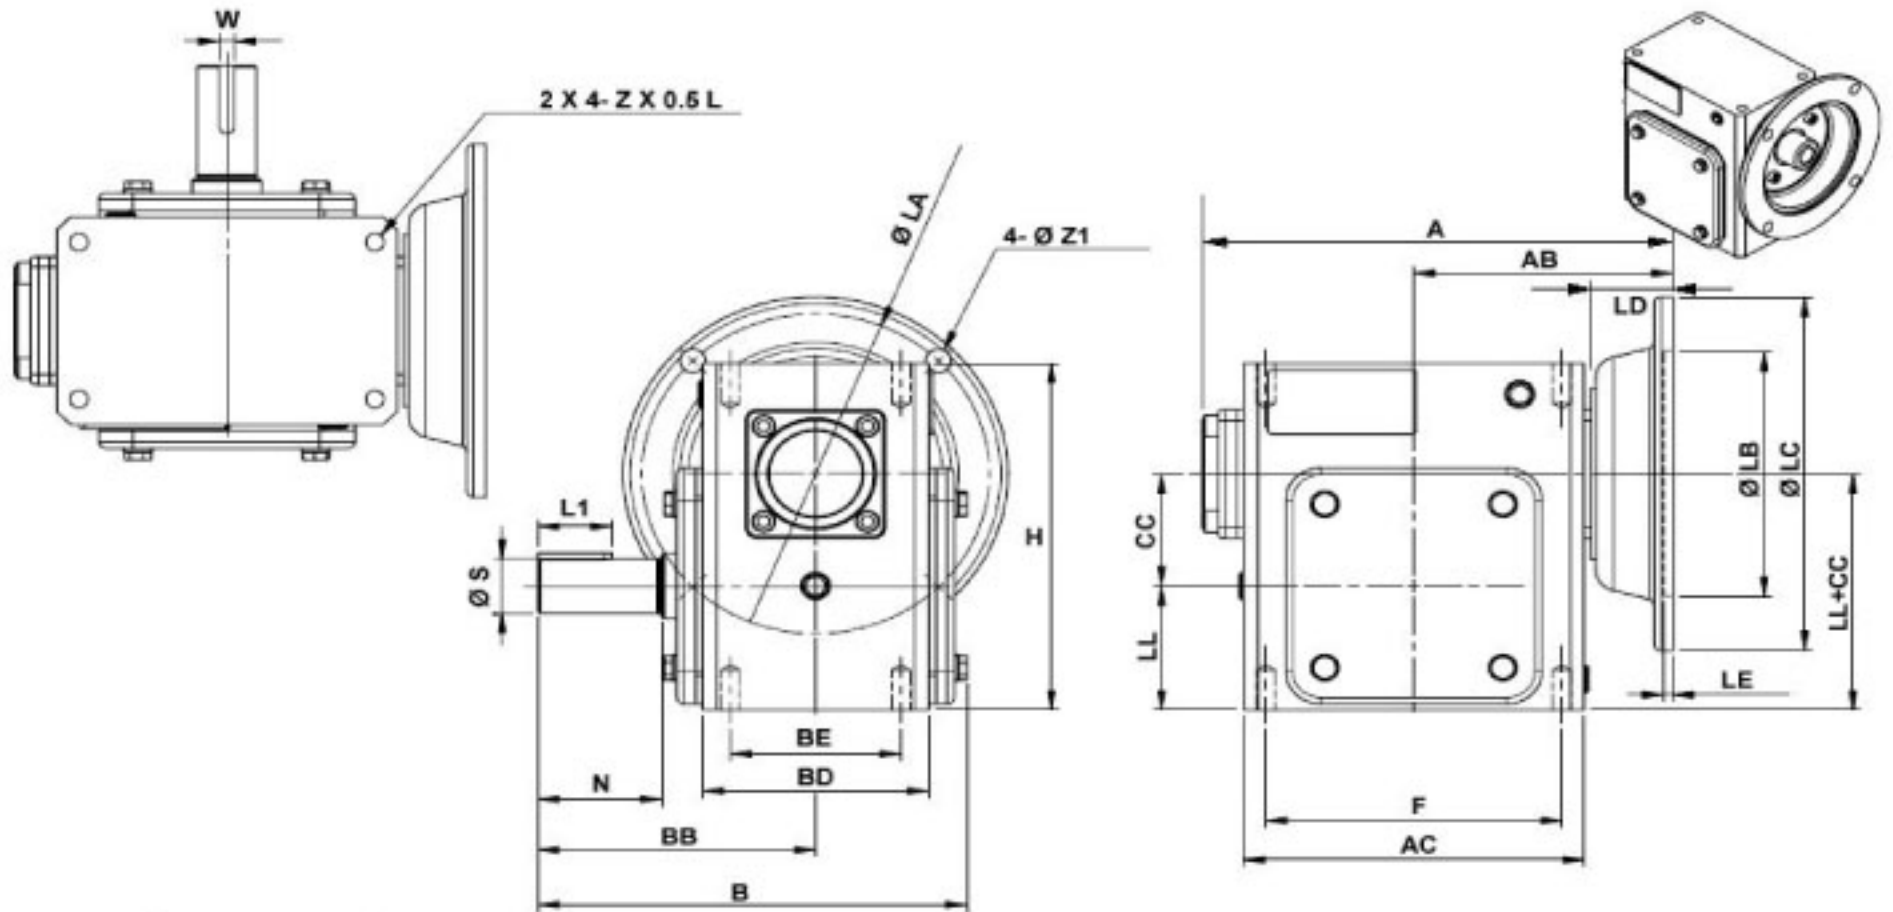

## WorldWide Gear Reducers Right Output 206 Series

\* Fill in with any ratios

A	AB	AC	B	BB	BD	BE	CC	F	H	LL	N	Z
7.95	4.37	5.748	7.249	4.69	3.819	2.88	2.062	5	6.375	2.281	2.09	3/8-16 UNF

Flange					Input Bore		Output Shaft			Oil (oz.)	
LA	LB	LC	LD	LE	Z1	U	T*V	L1	S		W*Y
5.875	4.5	6.496	1.378	0.157	0.433	0.625	3/16*3/32	1.25	1	1/4*1/8	16.14

Unit: Inches  
 Scale --- 1:3