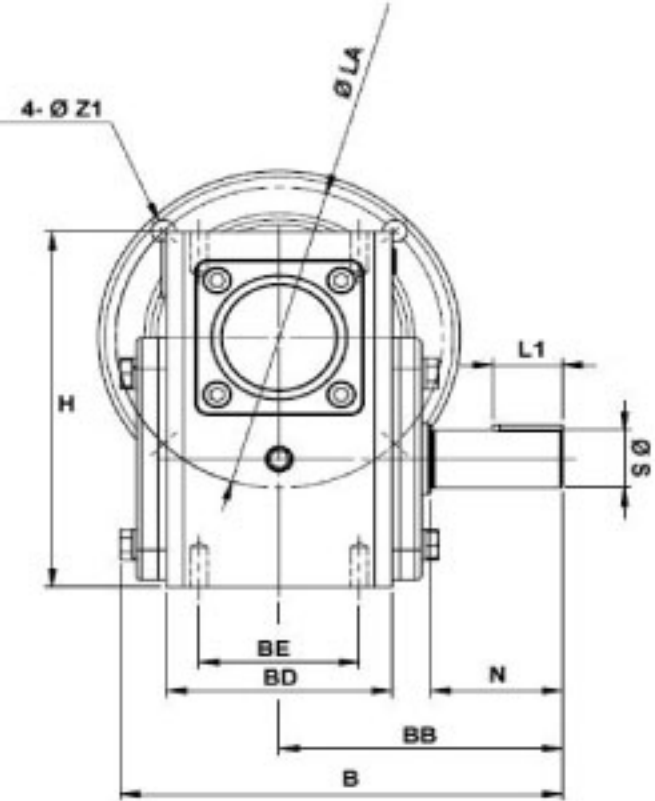

SURPLUS CENTER

800-488-3407
 www.surpluscenter.com
 1015 West "O" St.
 LINCOLN, NE 68528

WorldWide Gear Reducers Left Output 237 Series

* Fill in with any ratios

A	AB	AC	B	BB	BD	BE	CC	F	H	LL	N	Z
8.71	4.705	6.378	7.948	5.087	4.055	2.88	2.375	5	6.937	2.5	2.37	3/8-16 UNF

Flange					Input Bore		Output Shaft			Oil (oz.)	
LA	LB	LC	LD	LE	Z1	U	T*V	L1	S		W*Y
5.875	4.5	6.496	1.378	0.157	0.433	0.625	3/16*3/32	1.25	1.125	1/4*1/8	26.13

Unit: Inches
 Scale --- 1:3