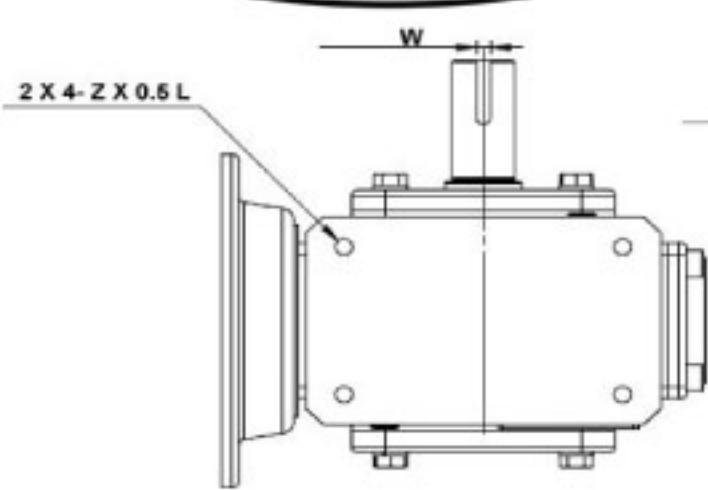

SURPLUS CENTER

800-488-3407
 www.surpluscenter.com
 1015 West "O" St.
 LINCOLN, NE 68528

WorldWide Gear Reducers Left Output 237 Series

* Fill in with any ratios

A	AB	AC	B	BB	BD	BE	CC	F	H	LL	N	Z
8.71	4.705	6.378	7.948	5.087	4.055	2.88	2.375	5	6.937	2.5	2.37	3/8-16 UNF

Flange					Input Bore		Output Shaft			Oil (oz.)	
LA	LB	LC	LD	LE	Z1	U	T*V	L1	S		W*Y
5.875	4.5	6.496	1.378	0.157	0.433	0.625	3/16*3/32	1.25	1.125	1/4*1/8	26.13

Unit: Inches
 Scale --- 1:3