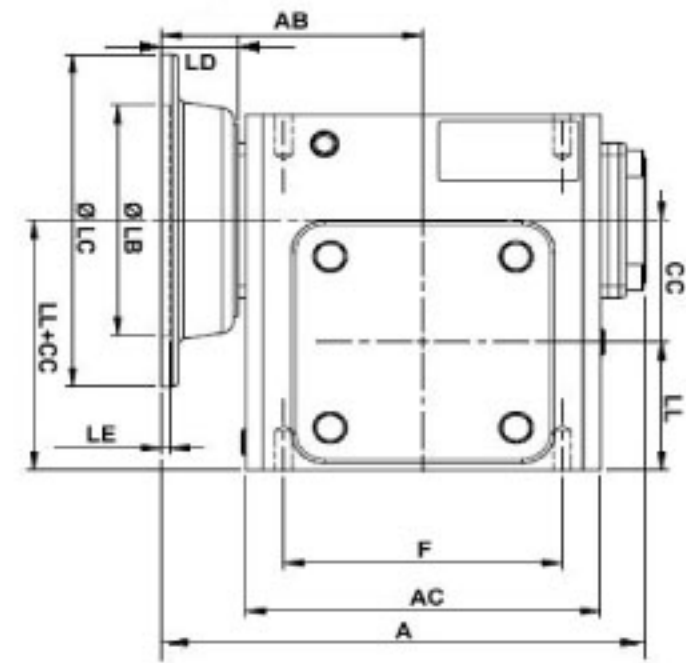

SURPLUS CENTER

800-488-3407
 www.surpluscenter.com
 1015 West "O" St.
 LINCOLN, NE 68528

WorldWide Gear Reducers Left Output 237 Series

* Fill in with any ratios

A	AB	AC	B	BB	BD	BE	CC	F	H	LL	N	Z
8.71	4.705	6.378	7.948	5.087	4.055	2.88	2.375	5	6.937	2.5	2.37	3/8-16 UNF

Flange					Input Bore		Output Shaft			Oil (oz.)	
LA	LB	LC	LD	LE	Z1	U	T*V	L1	S		W*Y
5.875	4.5	6.496	1.378	0.157	0.433	0.625	3/16*3/32	1.25	1.125	1/4*1/8	26.13

Unit: Inches
 Scale --- 1:3