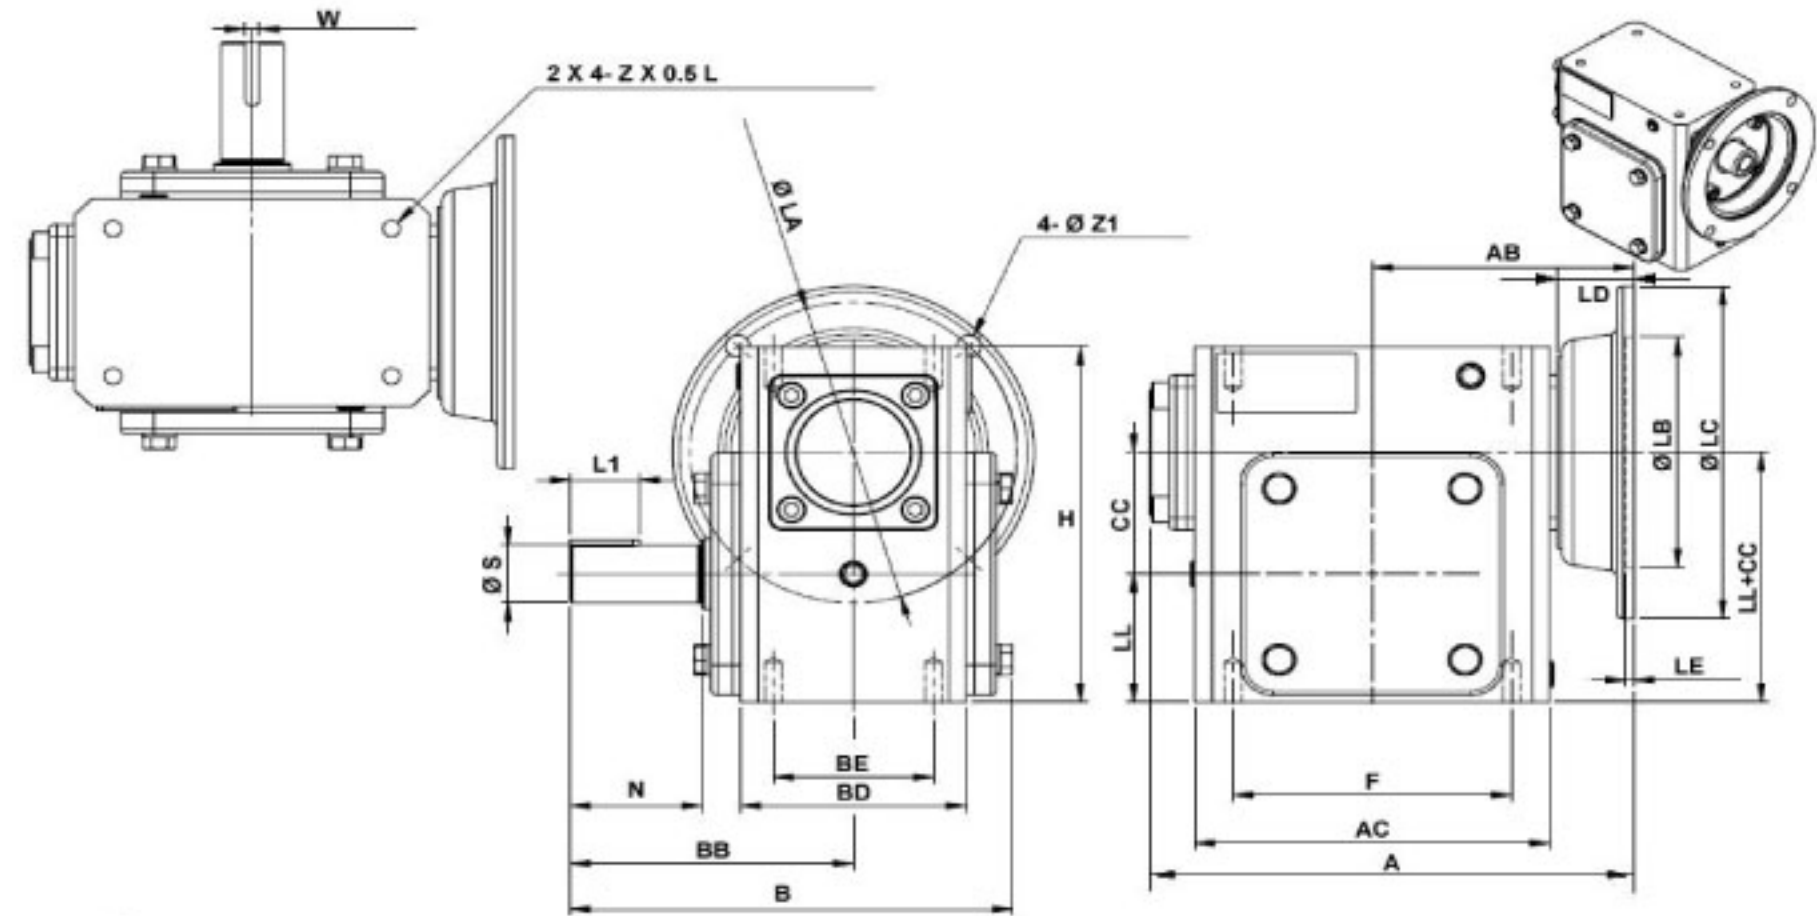

SURPLUS CENTER

800-488-3407
 www.surpluscenter.com
 1015 West "O" St.
 LINCOLN, NE 68528

WorldWide Gear Reducers Right Output 237 Series

* Fill in with any ratios

A	AB	AC	B	BB	BD	BE	CC	F	H	LL	N	Z
8.71	4.705	6.378	7.948	5.087	4.055	2.88	2.375	5	6.937	2.5	2.37	3/8-16 UNF

Flange					Input Bore		Output Shaft			Oil (oz.)	
LA	LB	LC	LD	LE	Z1	U	T*V	L1	S		W*Y
5.875	4.5	6.496	1.378	0.157	0.433	0.625	3/16*3/32	1.25	1.125	1/4*1/8	26.13

Unit: Inches
 Scale --- 1:3