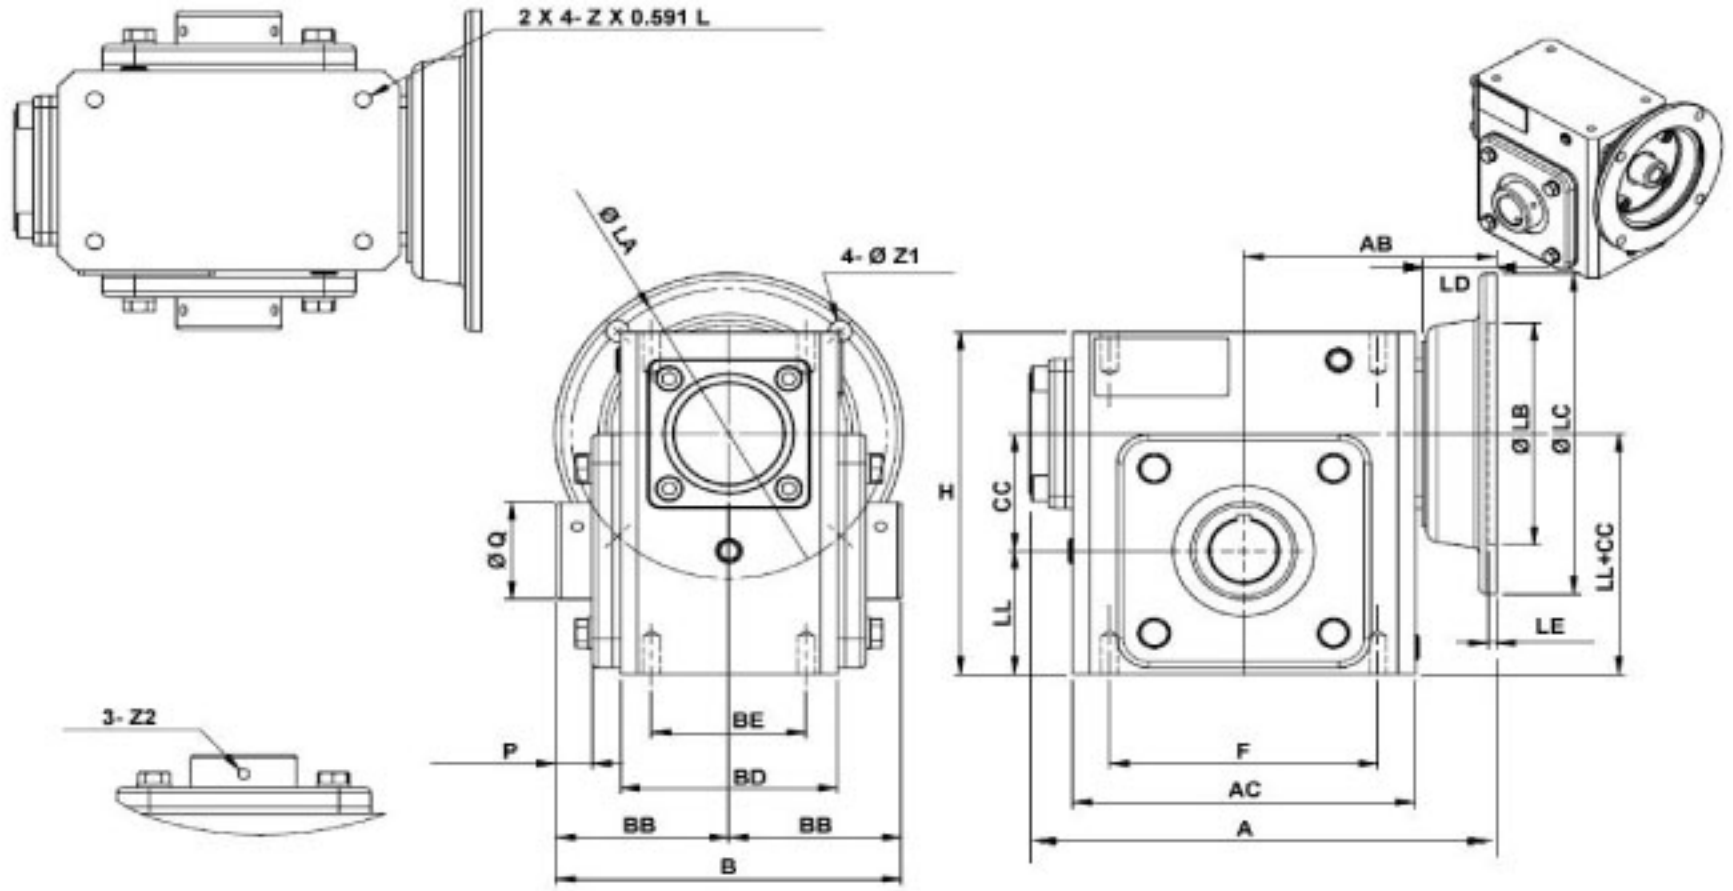

SURPLUS CENTER

800-488-3407
 www.surpluscenter.com
 1015 West "O" St.
 LINCOLN, NE 68528

WorldWide Gear Reducers Hollow Output 237 Series

Unit: Inches
 Scale --- 1:3

* Fill in with any ratios

A	AB	AC	B	BB	BD	BE	CC	F	H	LL	P	Z
8.681	4.705	6.378	6.44	3.22	4.055	2.88	2.375	5	6.937	2.5	0.661	3/8-16 UNF

Flange					Input Bore		Output Bore			Oil (oz.)		
LA	LB	LC	LD	LE	Z1	U	T*V	S	W*Y		Z2	Q
5.875	4.5	6.5	1.378	0.157	0.433	0.625	3/16*3/32	1.25	1/4*7/64	1/4-28 UNF	1.969	26.13