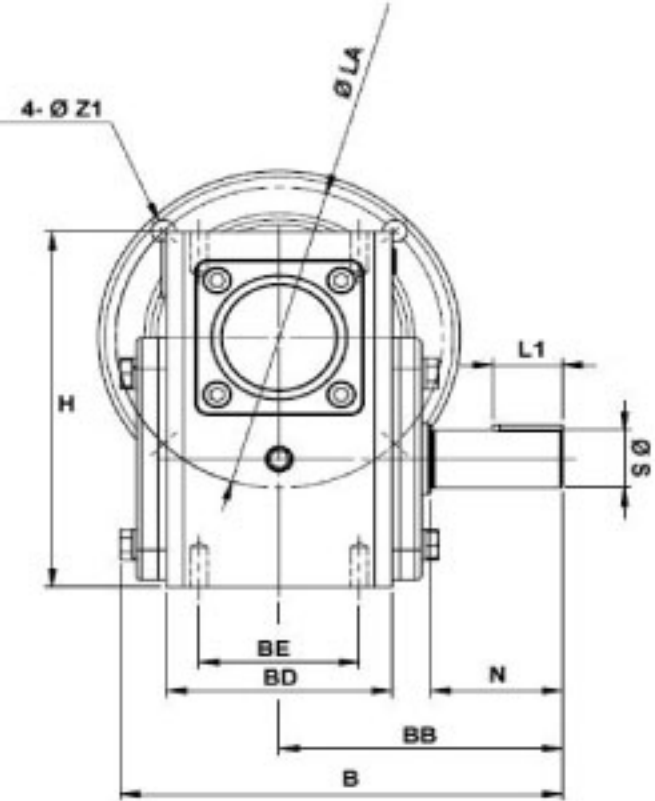

## WorldWide Gear Reducers Left Output 237 Series

\* Fill in with any ratios

A	AB	AC	B	BB	BD	BE	CC	F	H	LL	N	Z
8.71	4.705	6.378	7.948	5.087	4.055	2.88	2.375	5	6.937	2.5	2.37	3/8-16 UNF

Flange					Input Bore		Output Shaft			Oil (oz.)	
LA	LB	LC	LD	LE	Z1	U	T*V	L1	S		W*Y
5.875	4.5	6.496	1.378	0.157	0.433	0.625	3/16*3/32	1.25	1.125	1/4*1/8	26.13

Unit: Inches  
 Scale --- 1:3