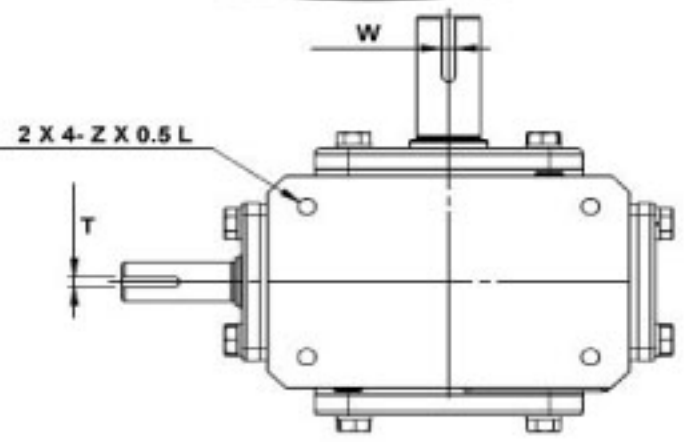

SURPLUS CENTER
 800-488-3407
 www.surpluscenter.com
 1015 West "O" St.
 LINCOLN, NE 68528

WorldWide Gear Reducers
 Shaft to Shaft
 237 Series

* Fill in with any ratios

A	AA	AB	AC	B	BB	BD	BE	CC	F	H	LL	Z
9.69	8.939	5.75	6.378	7.948	5.087	4.055	2.88	2.375	5	6.937	2.5	3/8-16 UNC

Input Shaft				Output Shaft				Oil (oz.)
M	L	U	T*V	N	L1	S	W*Y	
2	1	0.75	3/16*3/32	2.37	1.25	1.125	1/4*1/8	26.13

Unit: Inches
 Scale --- 1:3