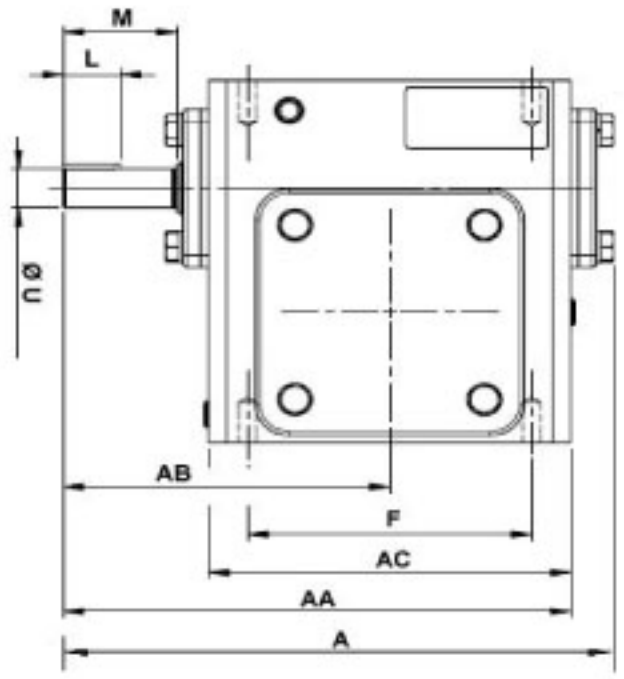

SURPLUS CENTER
 800-488-3407
 www.surpluscenter.com
 1015 West "O" St.
 LINCOLN, NE 68528

WorldWide Gear Reducers
 Shaft to Shaft
 237 Series

* Fill in with any ratios

A	AA	AB	AC	B	BB	BD	BE	CC	F	H	LL	Z
9.69	8.939	5.75	6.378	7.948	5.087	4.055	2.88	2.375	5	6.937	2.5	3/8-16 UNC

Input Shaft				Output Shaft				Oil (oz.)
M	L	U	T*V	N	L1	S	W*Y	
2	1	0.75	3/16*3/32	2.37	1.25	1.125	1/4*1/8	26.13

Unit: Inches
 Scale --- 1:3