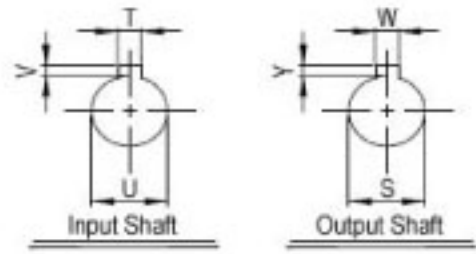

SURPLUS CENTER
 800-488-3407
 www.surpluscenter.com
 1015 West "O" St.
 LINCOLN, NE 68528

WorldWide Gear Reducers
 Shaft to Shaft
 237 Series

* Fill in with any ratios

A	AA	AB	AC	B	BB	BD	BE	CC	F	H	LL	Z
9.69	8.939	5.75	6.378	7.948	5.087	4.055	2.88	2.375	5	6.937	2.5	3/8-16 UNC

Input Shaft				Output Shaft				Oil (oz.)
M	L	U	T*V	N	L1	S	W*Y	
2	1	0.75	3/16*3/32	2.37	1.25	1.125	1/4*1/8	26.13

Unit: Inches
 Scale --- 1:3