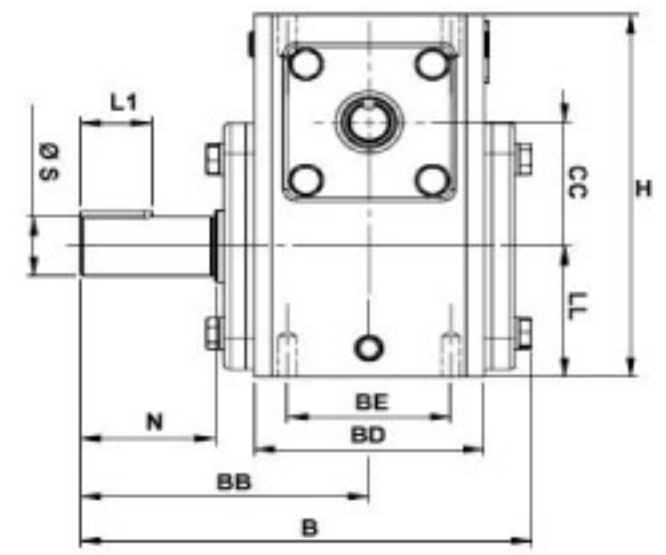

SURPLUS CENTER
 800-488-3407
 www.surpluscenter.com
 1015 West "O" St.
 LINCOLN, NE 68528

WorldWide Gear Reducers
 Shaft to Shaft
 237 Series

* Fill in with any ratios

A	AA	AB	AC	B	BB	BD	BE	CC	F	H	LL	Z
9.69	8.939	5.75	6.378	7.948	5.087	4.055	2.88	2.375	5	6.937	2.5	3/8-16 UNC

Input Shaft				Output Shaft				Oil (oz.)
M	L	U	T*V	N	L1	S	W*Y	
2	1	0.75	3/16*3/32	2.37	1.25	1.125	1/4*1/8	26.13

Unit: Inches
 Scale --- 1:3