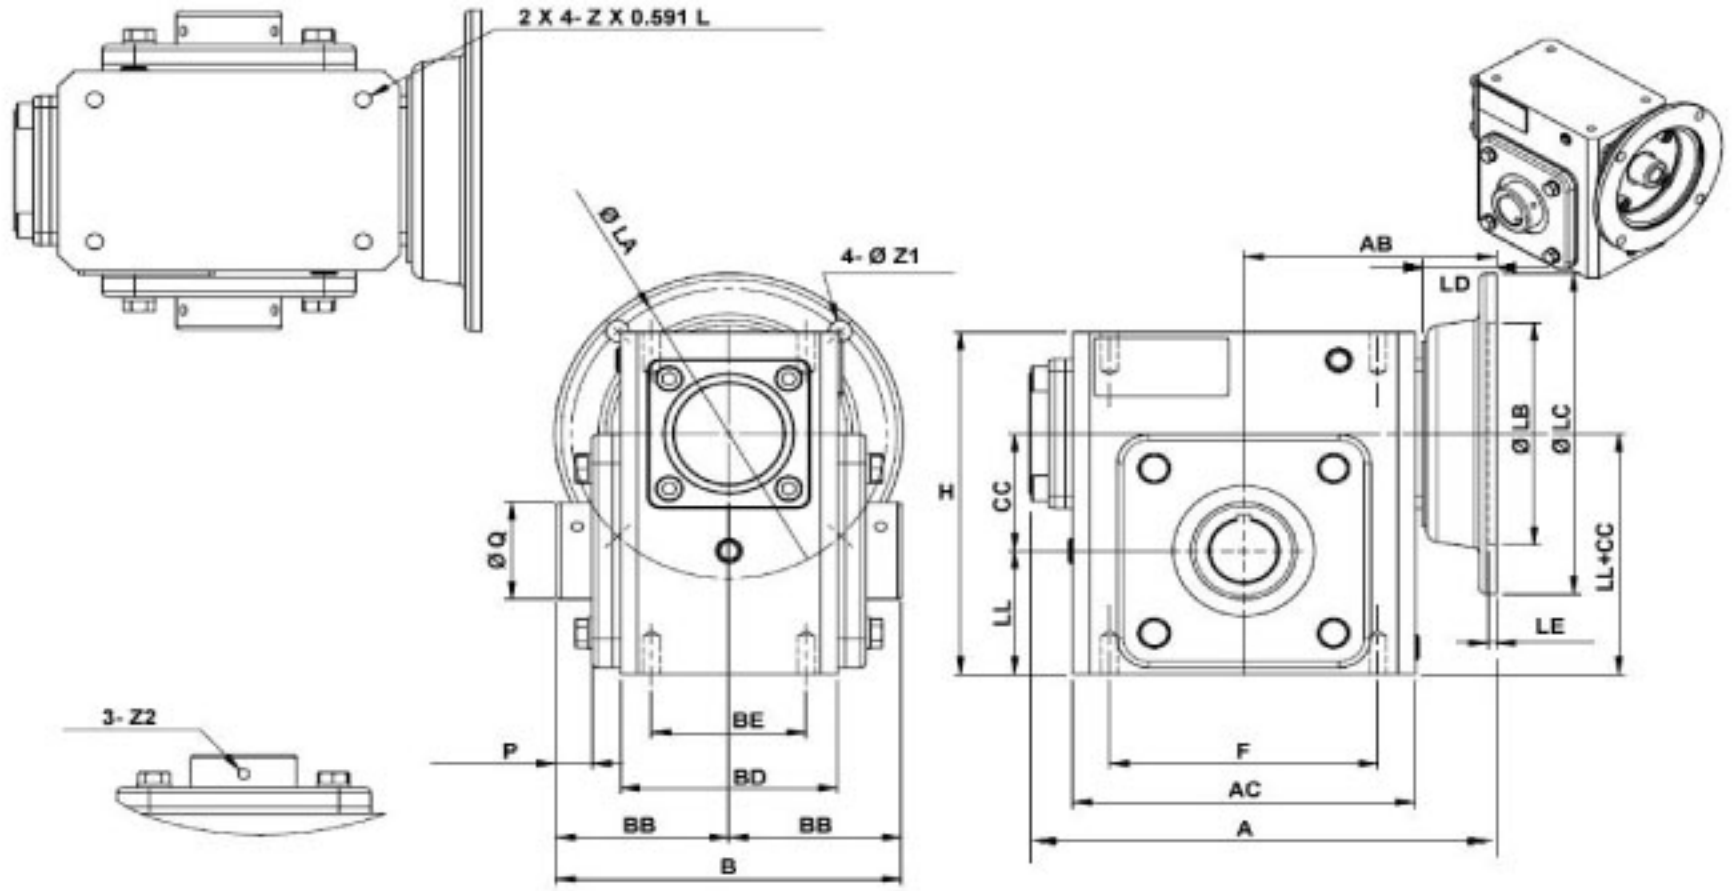

SURPLUS CENTER

800-488-3407
 www.surpluscenter.com
 1015 West "O" St.
 LINCOLN, NE 68528

WorldWide Gear Reducers Hollow Output 237 Series

* Fill in with any ratios

Unit: Inches
 Scale --- 1:3

A	AB	AC	B	BB	BD	BE	CC	F	H	LL	P	Z
8.681	4.705	6.378	6.44	3.22	4.055	2.88	2.375	5	6.937	2.5	0.661	3/8-16 UNF

Flange					Input Bore		Output Bore				Oil (oz.)	
LA	LB	LC	LD	LE	Z1	U	T*V	S	W*Y	Z2		Q
5.875	4.5	6.5	1.378	0.157	0.433	0.625	3/16*3/32	1.25	1/4*7/64	1/4-28 UNF	1.969	26.13