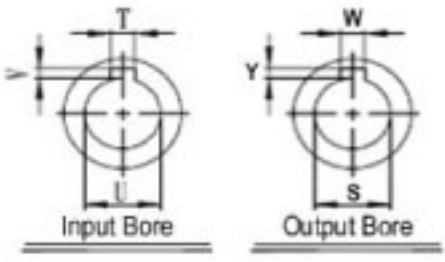

SURPLUS CENTER

800-488-3407
 www.surpluscenter.com
 1015 West "O" St.
 LINCOLN, NE 68528

WorldWide Gear Reducers Hollow Output 237 Series

* Fill in with any ratios

Unit: Inches
 Scale --- 1:3

A	AB	AC	B	BB	BD	BE	CC	F	H	LL	P	Z
8.681	4.705	6.378	6.44	3.22	4.055	2.88	2.375	5	6.937	2.5	0.661	3/8-16 UNF

Flange					Input Bore		Output Bore				Oil (oz.)	
LA	LB	LC	LD	LE	Z1	U	T*V	S	W*Y	Z2		Q
5.875	4.5	6.5	1.378	0.157	0.433	0.625	3/16*3/32	1.25	1/4*7/64	1/4-28 UNF	1.969	26.13