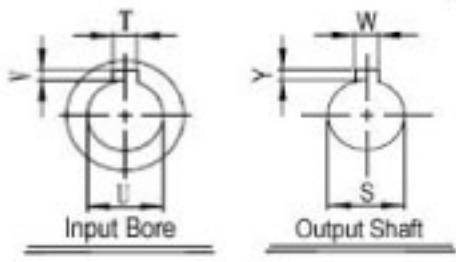

SURPLUS CENTER
 800-488-3407
 www.surpluscenter.com
 1015 West "O" St.
 LINCOLN, NE 68528

WorldWide Gear Reducers
 Dual Output
 237 Series

* Fill in with any ratios

A	AB	AC	B	BB	BD	BE	CC	F	H	LL	N	Z
8.71	4.705	6.378	10.174	5.087	4.055	2.88	2.375	5	6.937	2.5	2.37	3/8-16 UNC

Flange						Input Bore		Output Shaft			Oil (oz.)
LA	LB	LC	LD	LE	Z1	U	T*V	L1	S	W*Y	
5.875	4.5	6.496	1.378	0.157	0.433	0.625	3/16*3/32	1.25	1.125	1/4*1/8	26.13

Unit: Inches
 Scale --- 1:3