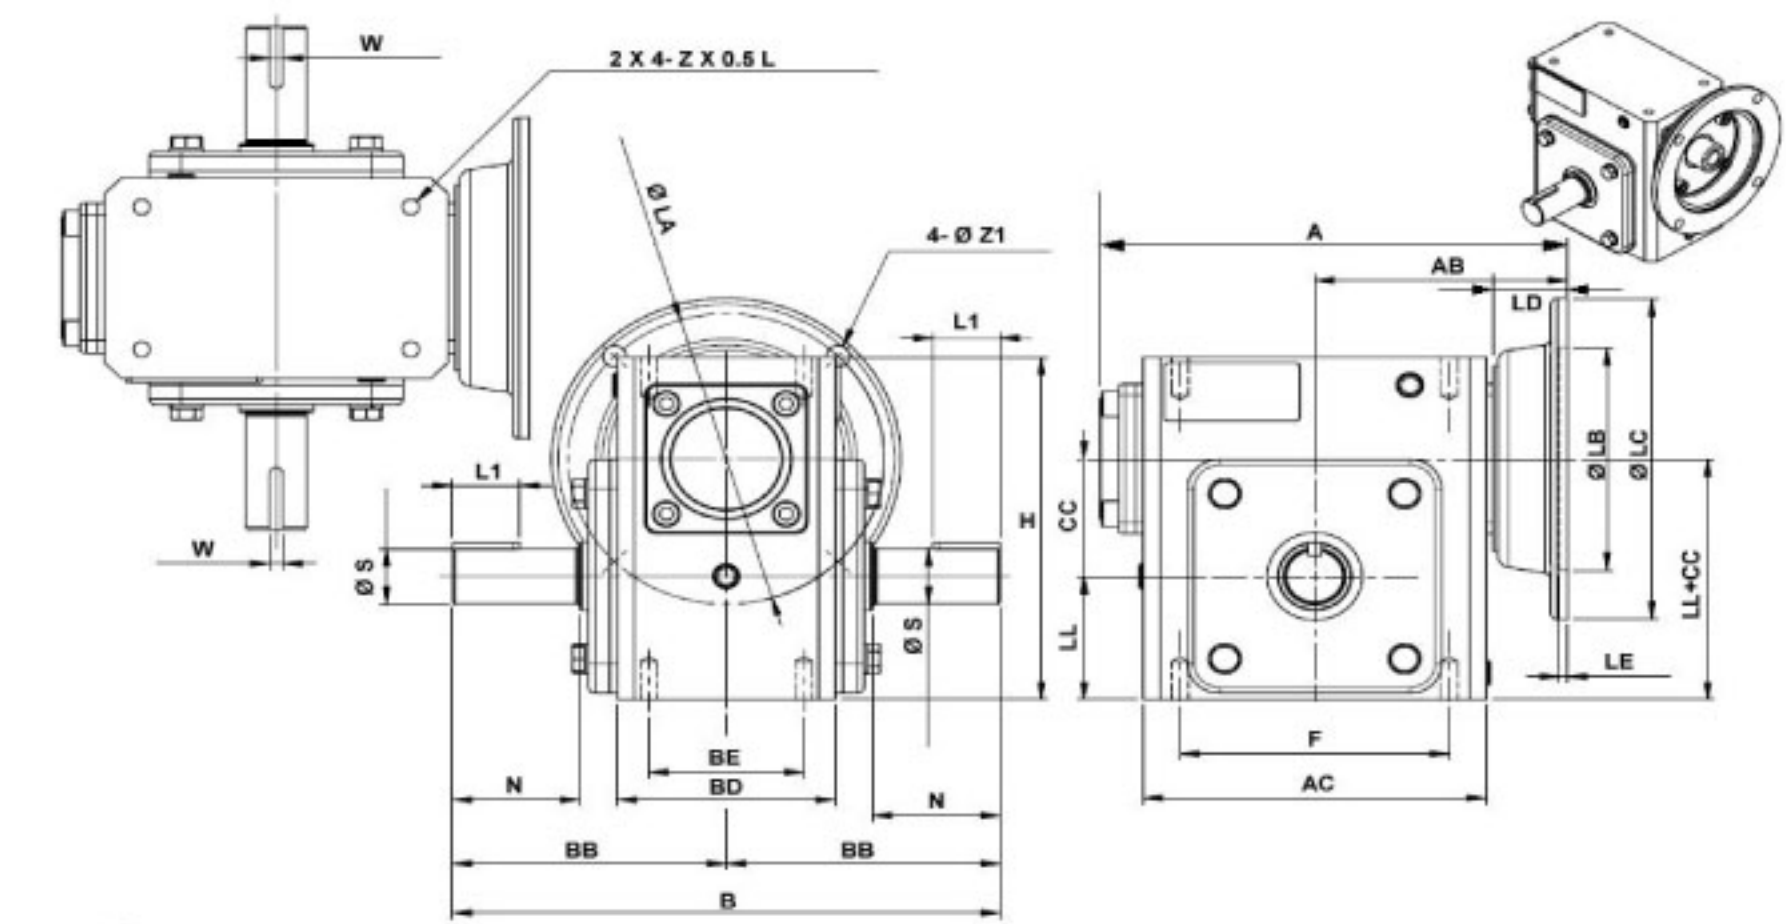

SURPLUS CENTER
 800-488-3407
 www.surpluscenter.com
 1015 West "O" St.
 LINCOLN, NE 68528

WorldWide Gear Reducers
 Dual Output
 237 Series

* Fill in with any ratios

A	AB	AC	B	BB	BD	BE	CC	F	H	LL	N	Z
8.71	4.705	6.378	10.174	5.087	4.055	2.88	2.375	5	6.937	2.5	2.37	3/8-16 UNC

Flange						Input Bore		Output Shaft			Oil (oz.)
LA	LB	LC	LD	LE	Z1	U	T*V	L1	S	W*Y	
5.875	4.5	6.496	1.378	0.157	0.433	0.625	3/16*3/32	1.25	1.125	1/4*1/8	26.13

Unit: Inches
 Scale --- 1:3