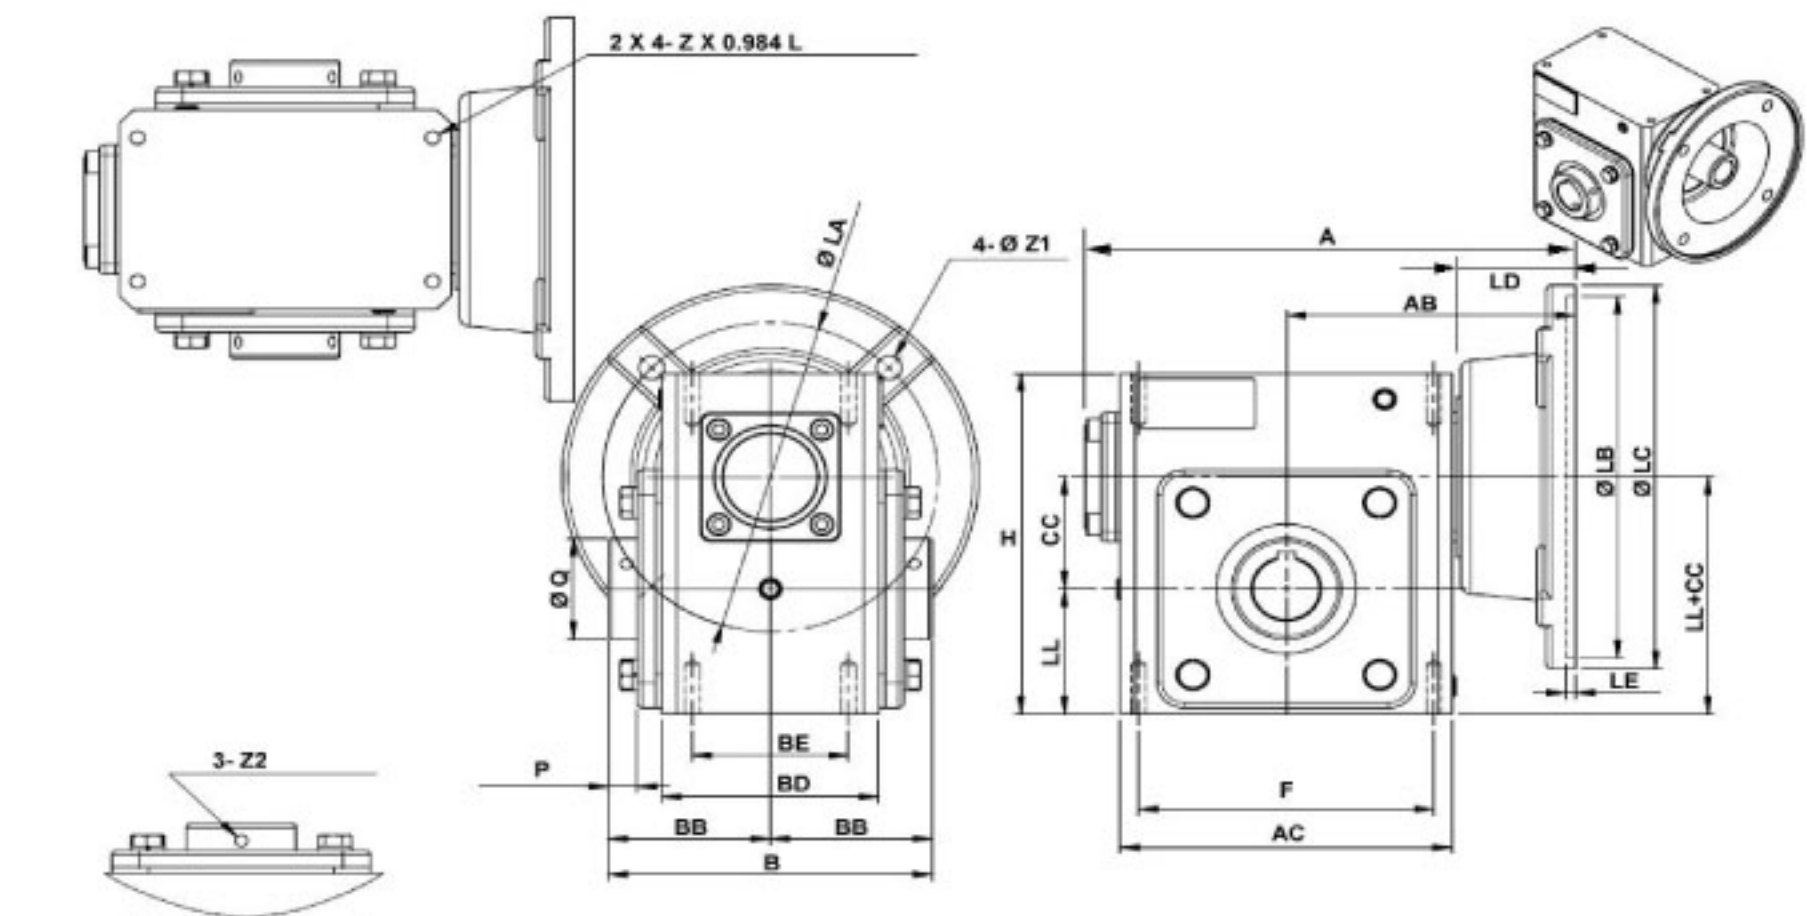

## WorldWide Gear Reducers Hollow Output 262 Series

Unit: Inches  
 Scale — 1:3.5

\* Fill in with any ratios

A	AB	AC	B	BB	BD	BE	CC	F	H	LL	P	Z
10.59	6.24	7.165	7	3.5	4.685	3.375	2.625	6.375	8	2.938	0.626	3/8-16 UNF

Flange					Input Bore		Output Bore				Oil (oz.)	
LA	LB	LC	LD	LE	Z1	U	T*V	S	W*Y	Z2		Q
7.25	8.5	9	2.559	0.197	0.551	1.125	1/4*1/8	1.437	3/8*5/32	5/16-24 UNF	2.362	41.42