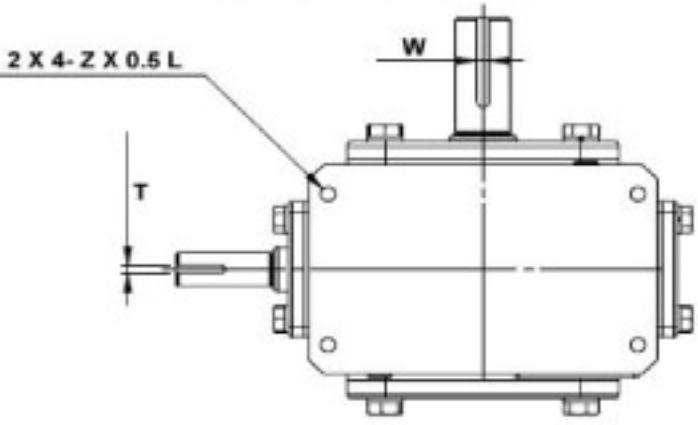

## WorldWide Gear Reducers Shaft to Shaft 262 Series

\* Fill in with any ratios

A	AA	AB	AC	B	BB	BD	BE	CC	F	H	LL	Z
10.61	9.892	6.309	7.165	8.872	5.63	4.685	3.375	2.625	6.375	8	2.938	3/8-16 UNF

Input Shaft				Output Shaft				Oil (oz.)
M	L	U	T*V	N	L1	S	W*Y	
2	1	0.75	3/16*3/32	2.626	2	1.125	1/4*1/8	41.42

Unit: Inches  
 Scale — 1:3.5