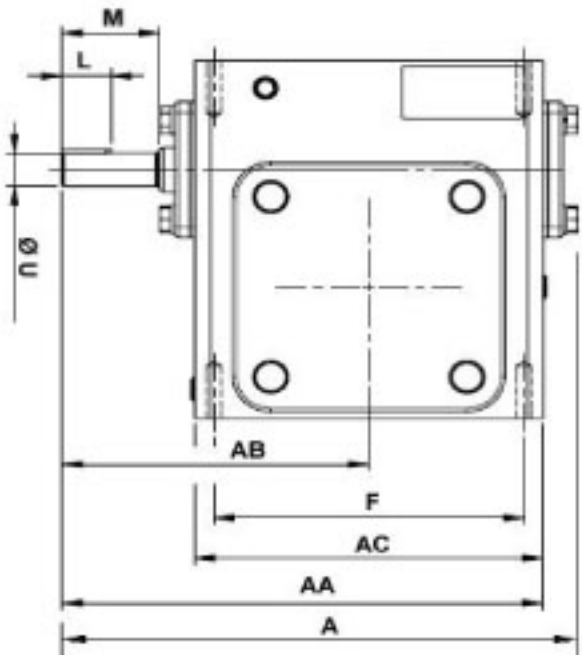

## WorldWide Gear Reducers Shaft to Shaft 262 Series

\* Fill in with any ratios

A	AA	AB	AC	B	BB	BD	BE	CC	F	H	LL	Z
10.61	9.892	6.309	7.165	8.872	5.63	4.685	3.375	2.625	6.375	8	2.938	3/8-16 UNF

Input Shaft				Output Shaft				Oil (oz.)
M	L	U	T*V	N	L1	S	W*Y	
2	1	0.75	3/16*3/32	2.626	2	1.125	1/4*1/8	41.42

Unit: Inches  
 Scale — 1:3.5