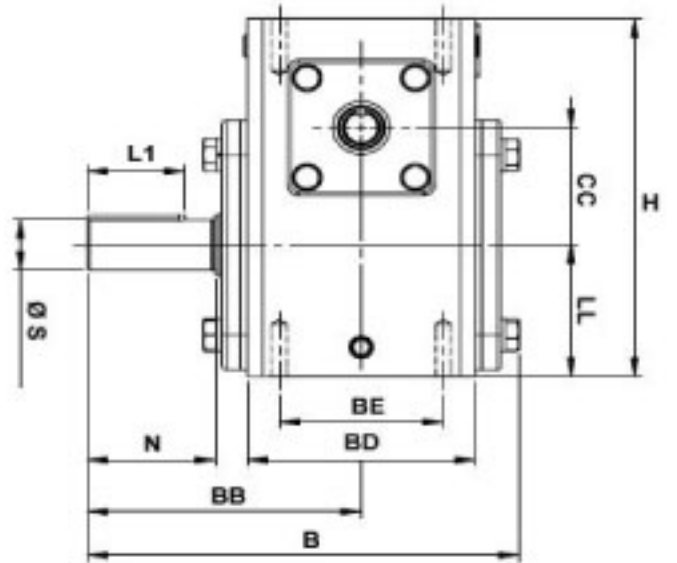

## WorldWide Gear Reducers Shaft to Shaft 262 Series

\* Fill in with any ratios

A	AA	AB	AC	B	BB	BD	BE	CC	F	H	LL	Z
10.61	9.892	6.309	7.165	8.872	5.63	4.685	3.375	2.625	6.375	8	2.938	3/8-16 UNF

Input Shaft				Output Shaft				Oil (oz.)
M	L	U	T*V	N	L1	S	W*Y	
2	1	0.75	3/16*3/32	2.626	2	1.125	1/4*1/8	41.42

Unit: Inches  
 Scale — 1:3.5