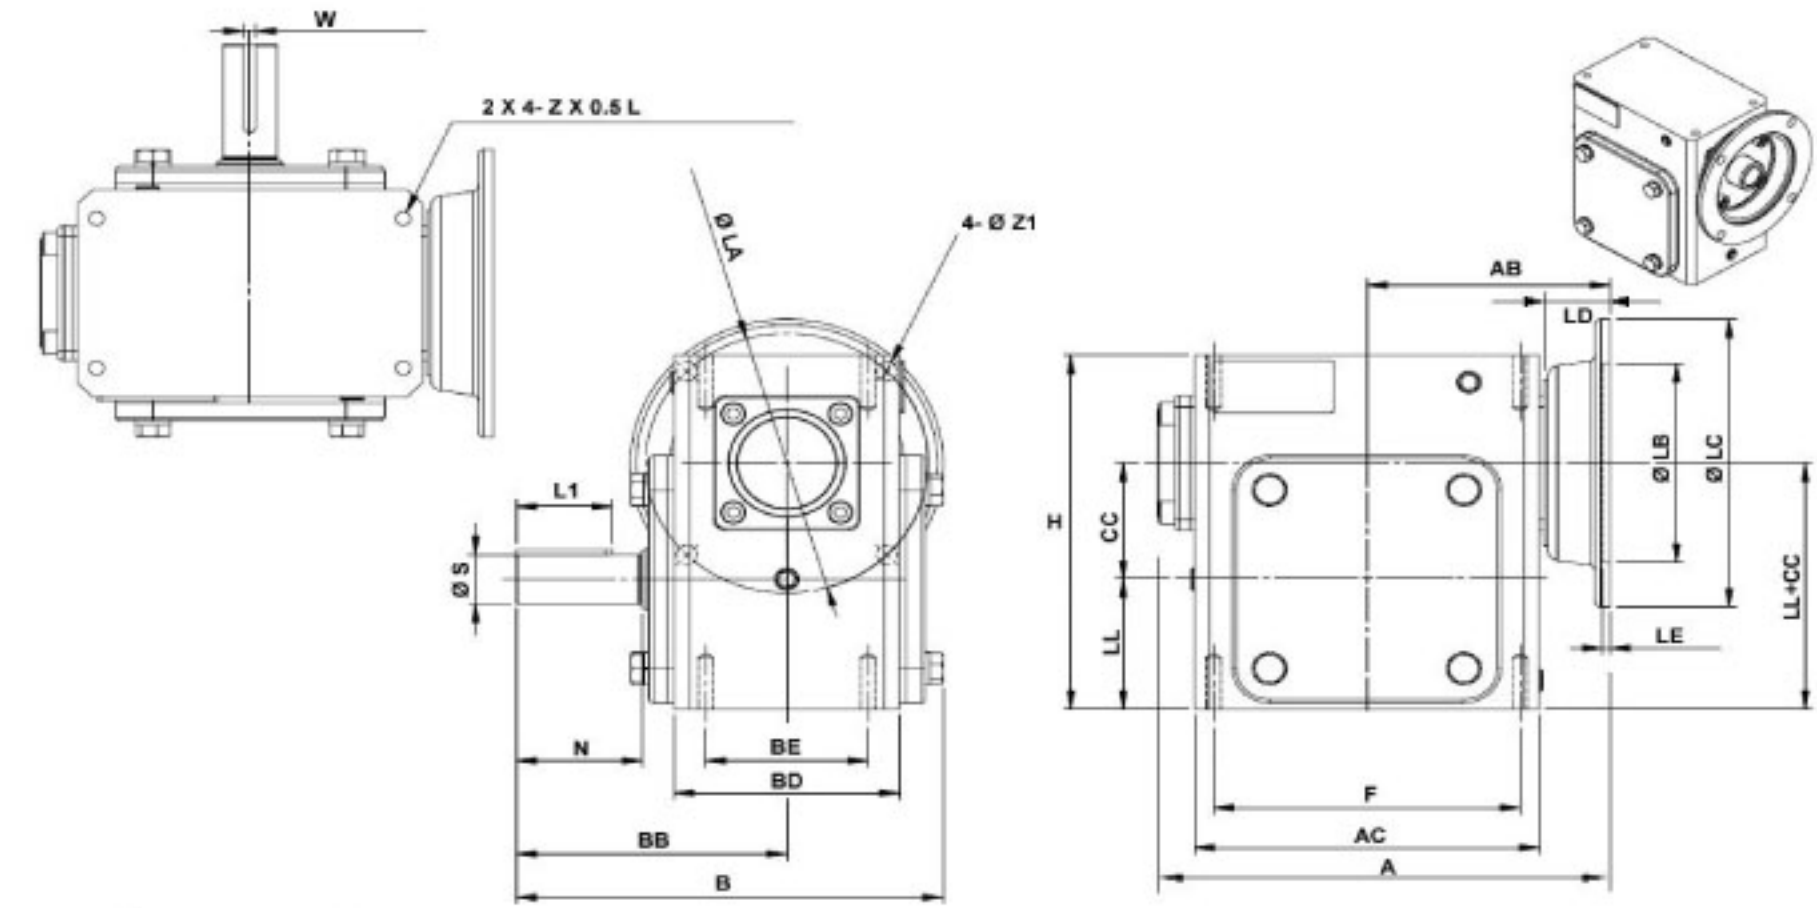

## WorldWide Gear Reducers Right Output 262 Series

\* Fill in with any ratios

A	AB	AC	B	BB	BD	BE	CC	F	H	LL	N	Z
9.41	5.059	7.165	8.872	5.63	4.685	3.375	2.625	6.375	8	2.938	2.626	3/8-16 UNF

Flange					Input Bore		Output Shaft			Oil (oz.)	
LA	LB	LC	LD	LE	Z1	U	T*V	L1	S		W*Y
5.875	4.5	6.496	1.378	0.157	0.433	0.875	3/16*3/32	2	1.125	1/4*1/8	41.42

Unit: Inches  
 Scale --- 1:4