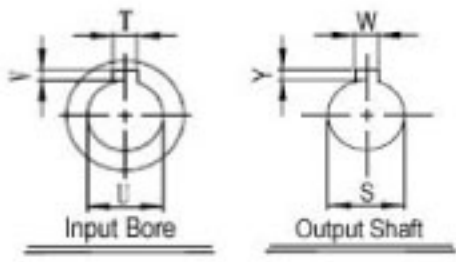

## WorldWide Gear Reducers Right Output 262 Series

\* Fill in with any ratios

A	AB	AC	B	BB	BD	BE	CC	F	H	LL	N	Z
9.41	5.059	7.165	8.872	5.63	4.685	3.375	2.625	6.375	8	2.938	2.626	3/8-16 UNF

Flange					Input Bore		Output Shaft			Oil (oz.)	
LA	LB	LC	LD	LE	Z1	U	T*V	L1	S		W*Y
5.875	4.5	6.496	1.378	0.157	0.433	0.875	3/16*3/32	2	1.125	1/4*1/8	41.42

Unit: Inches  
 Scale --- 1:4