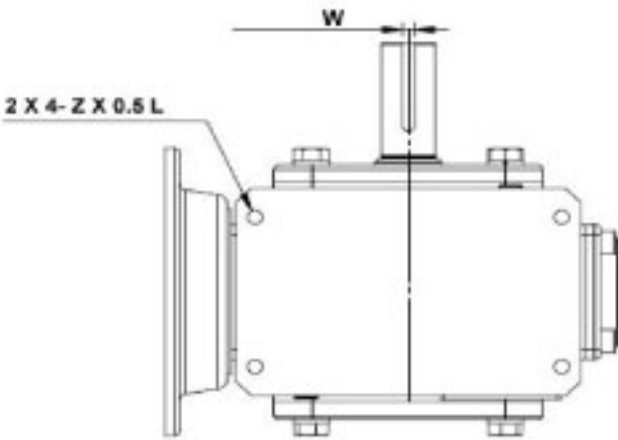

SURPLUS CENTER

800-488-3407
 www.surpluscenter.com
 1015 West "O" St.
 LINCOLN, NE 68528

WorldWide Gear Reducers Left Output 262 Series

* Fill in with any ratios

A	AB	AC	B	BB	BD	BE	CC	F	H	LL	N	Z
9.41	5.059	7.165	8.872	5.63	4.685	3.375	2.625	6.375	8	2.938	2.626	3/8-16 UNF

Flange						Input Bore		Output Shaft			Oil (oz.)
LA	LB	LC	LD	LE	Z1	U	T*V	L1	S	W*Y	
5.875	4.5	6.496	1.378	0.157	0.433	0.875	3/16*3/32	2	1.125	1/4*1/8	41.42

Unit: Inches
 Scale --- 1:4