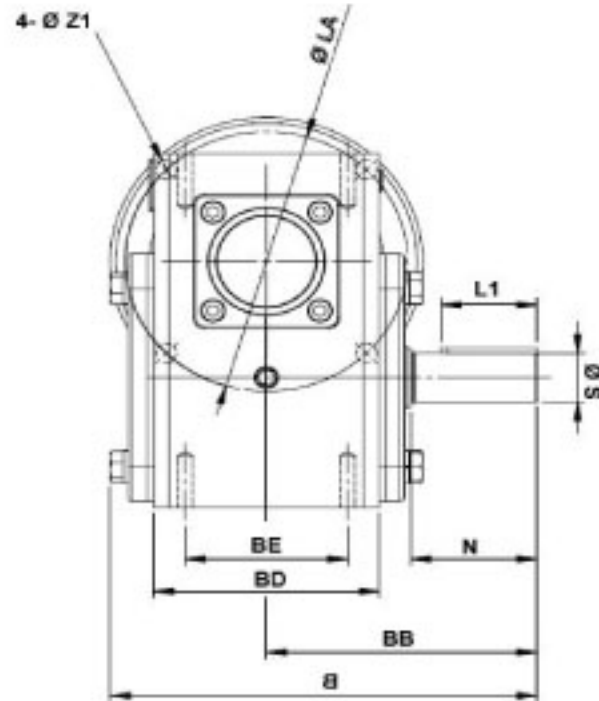

SURPLUS CENTER

800-488-3407
 www.surpluscenter.com
 1015 West "O" St.
 LINCOLN, NE 68528

WorldWide Gear Reducers Left Output 262 Series

* Fill in with any ratios

A	AB	AC	B	BB	BD	BE	CC	F	H	LL	N	Z
9.41	5.059	7.165	8.872	5.63	4.685	3.375	2.625	6.375	8	2.938	2.626	3/8-16 UNF

Flange						Input Bore		Output Shaft			Oil (oz.)
LA	LB	LC	LD	LE	Z1	U	T*V	L1	S	W*Y	
5.875	4.5	6.496	1.378	0.157	0.433	0.875	3/16*3/32	2	1.125	1/4*1/8	41.42

Unit: Inches
 Scale --- 1:4