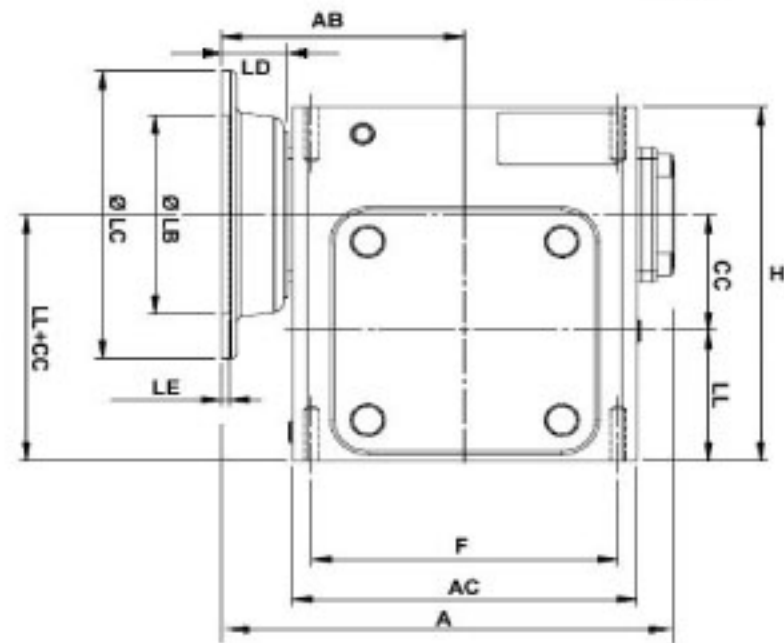

SURPLUS CENTER

800-488-3407
 www.surpluscenter.com
 1015 West "O" St.
 LINCOLN, NE 68528

WorldWide Gear Reducers Left Output 262 Series

* Fill in with any ratios

A	AB	AC	B	BB	BD	BE	CC	F	H	LL	N	Z
9.41	5.059	7.165	8.872	5.63	4.685	3.375	2.625	6.375	8	2.938	2.626	3/8-16 UNF

Flange						Input Bore		Output Shaft			Oil (oz.)
LA	LB	LC	LD	LE	Z1	U	T*V	L1	S	W*Y	
5.875	4.5	6.496	1.378	0.157	0.433	0.875	3/16*3/32	2	1.125	1/4*1/8	41.42

Unit: Inches
 Scale --- 1:4