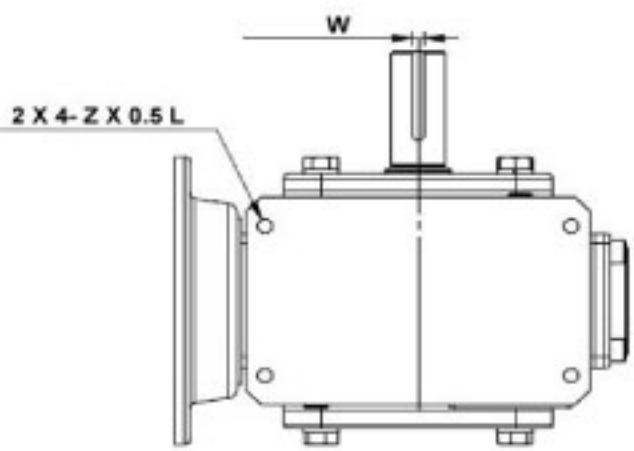

## WorldWide Gear Reducers Left Output 262 Series

\* Fill in with any ratios

A	AB	AC	B	BB	BD	BE	CC	F	H	LL	N	Z
9.41	5.059	7.165	8.872	5.63	4.685	3.375	2.625	6.375	8	2.938	2.626	3/8-16 UNF

Flange				Input Bore		Output Shaft			Oil (oz.)		
LA	LB	LC	LD	LE	Z1	U	T*V	L1		S	W*Y
5.875	4.5	6.496	1.378	0.157	0.433	0.625	3/16*3/32	2	1.125	1/4*1/8	41.42

Unit: Inches  
 Scale --- 1:4