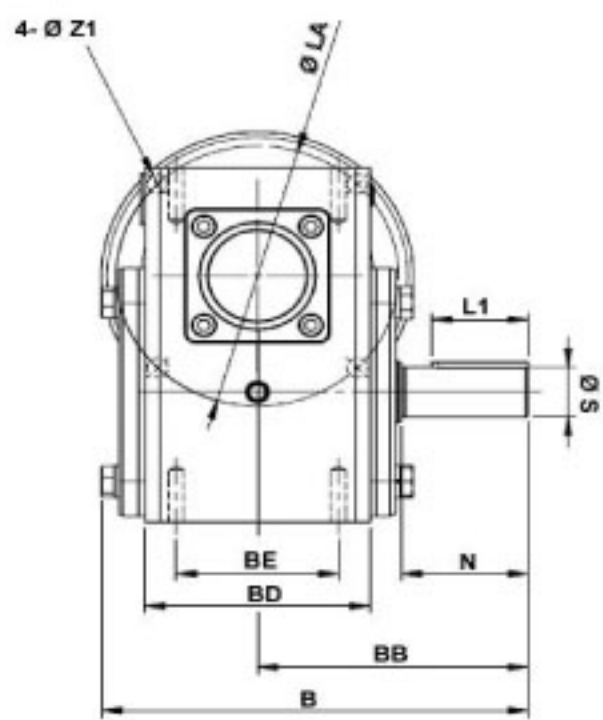

## WorldWide Gear Reducers Left Output 262 Series

\* Fill in with any ratios

A	AB	AC	B	BB	BD	BE	CC	F	H	LL	N	Z
9.41	5.059	7.165	8.872	5.63	4.685	3.375	2.625	6.375	8	2.938	2.626	3/8-16 UNF

Flange				Input Bore		Output Shaft			Oil (oz.)		
LA	LB	LC	LD	LE	Z1	U	T*V	L1		S	W*Y
5.875	4.5	6.496	1.378	0.157	0.433	0.625	3/16*3/32	2	1.125	1/4*1/8	41.42

Unit: Inches  
 Scale --- 1:4