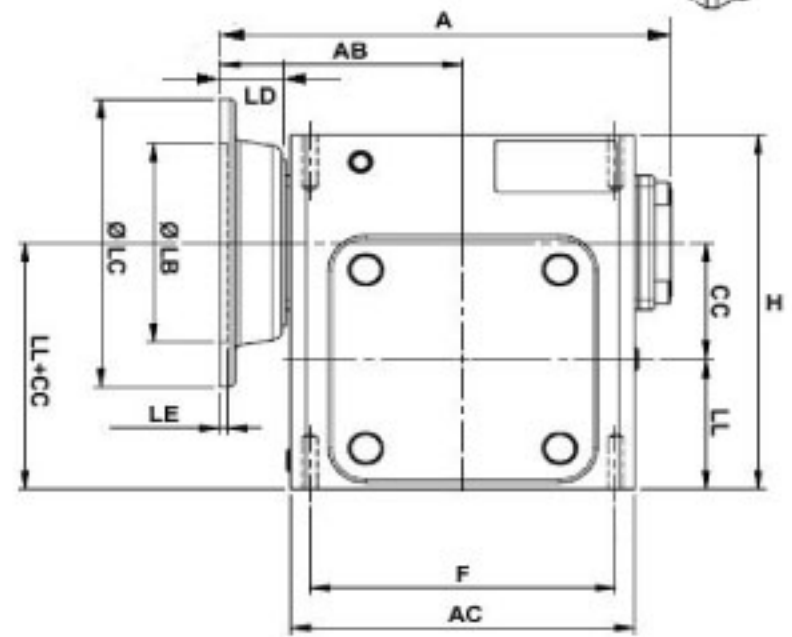

## WorldWide Gear Reducers Left Output 262 Series

\* Fill in with any ratios

A	AB	AC	B	BB	BD	BE	CC	F	H	LL	N	Z
9.41	5.059	7.165	8.872	5.63	4.685	3.375	2.625	6.375	8	2.938	2.626	3/8-16 UNF

Flange				Input Bore		Output Shaft			Oil (oz.)		
LA	LB	LC	LD	LE	Z1	U	T*V	L1		S	W*Y
5.875	4.5	6.496	1.378	0.157	0.433	0.625	3/16*3/32	2	1.125	1/4*1/8	41.42

Unit: Inches  
 Scale --- 1:4