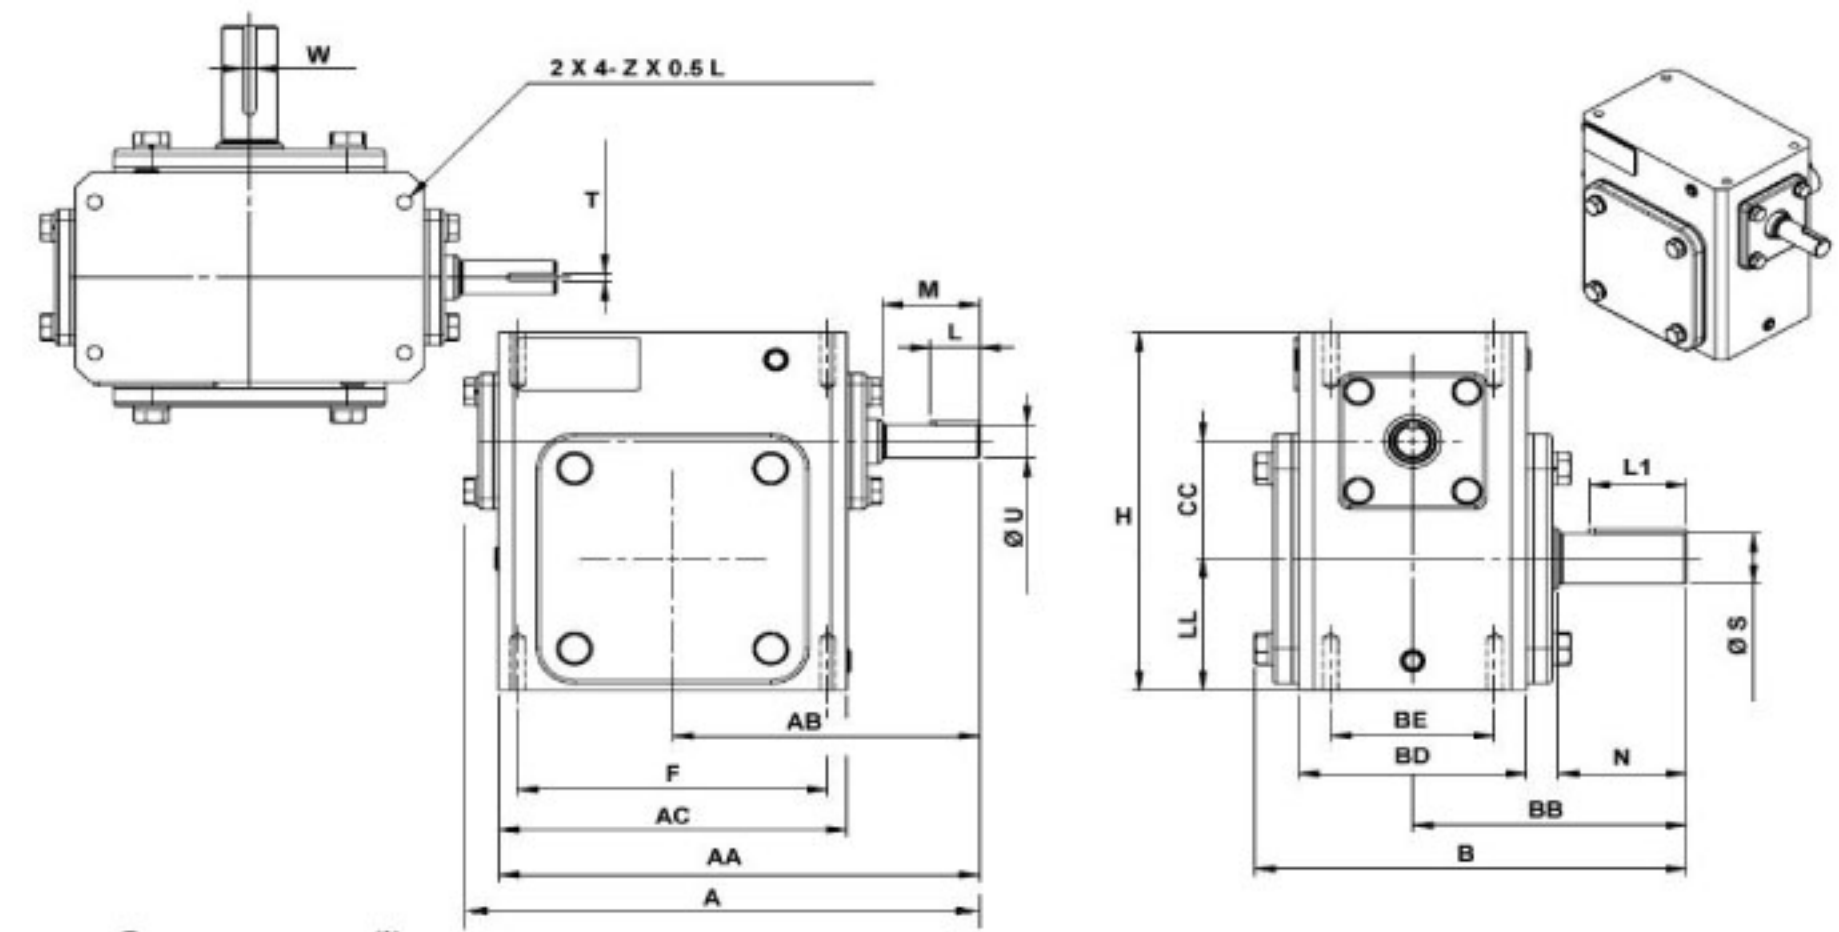

SURPLUS CENTER

800-488-3407
 www.surpluscenter.com
 1015 West "O" St.
 LINCOLN, NE 68528

WorldWide Gear Reducers Shaft to Shaft 262 Series

* Fill in with any ratios

A	AA	AB	AC	B	BB	BD	BE	CC	F	H	LL	Z
10.61	9.892	6.309	7.165	8.872	5.63	4.685	3.375	2.625	6.375	8	2.938	3/8-16 UNF

Input Shaft				Output Shaft				Oil (oz.)
M	L	U	T*V	N	L1	S	W*Y	
2	1	0.75	3/16*3/32	2.626	2	1.125	1/4*1/8	41.42

Unit: Inches
 Scale — 1:3.5