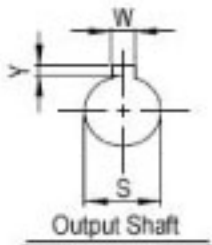

SURPLUS CENTER

800-488-3407
 www.surpluscenter.com
 1015 West "O" St.
 LINCOLN, NE 68528

WorldWide Gear Reducers Shaft to Shaft 325 Series

* Fill in with any ratios

A	AA	AB	AC	B	BB	BD	BE	CC	F	H	LL	Z
12.74	11.949	7.441	9.016	11.014	7.059	5.748	4	3.25	7.5	9.375	3.5	7/16-14 UNC

Input Shaft				Output Shaft				Oil (oz.)
M	L	U	T*V	N	L1	S	W*Y	
2.343	1	0.875	3/16*3/32	3.25	2.438	1.375	5/16*5/32	78.46

Unit: Inches
 Scale — 1:4.5