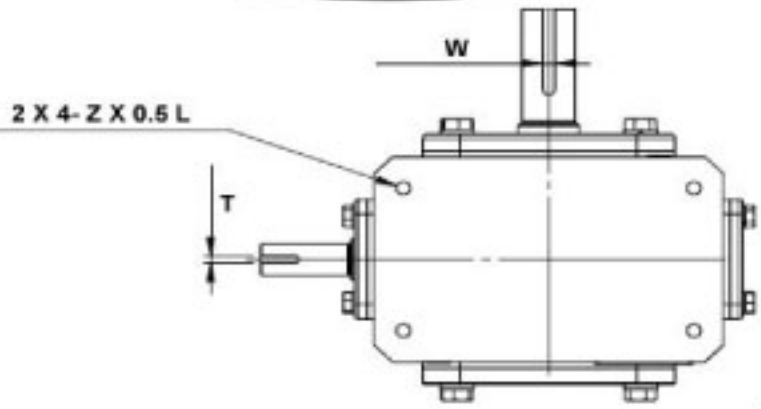

SURPLUS CENTER

800-488-3407
 www.surpluscenter.com
 1015 West "O" St.
 LINCOLN, NE 68528

WorldWide Gear Reducers Shaft to Shaft 325 Series

* Fill in with any ratios

A	AA	AB	AC	B	BB	BD	BE	CC	F	H	LL	Z
12.74	11.949	7.441	9.016	11.014	7.059	5.748	4	3.25	7.5	9.375	3.5	7/16-14 UNC

Input Shaft				Output Shaft				Oil (oz.)
M	L	U	T*V	N	L1	S	W*Y	
2.343	1	0.875	3/16*3/32	3.25	2.438	1.375	5/16*5/32	78.46

Unit: Inches
 Scale — 1:4.5