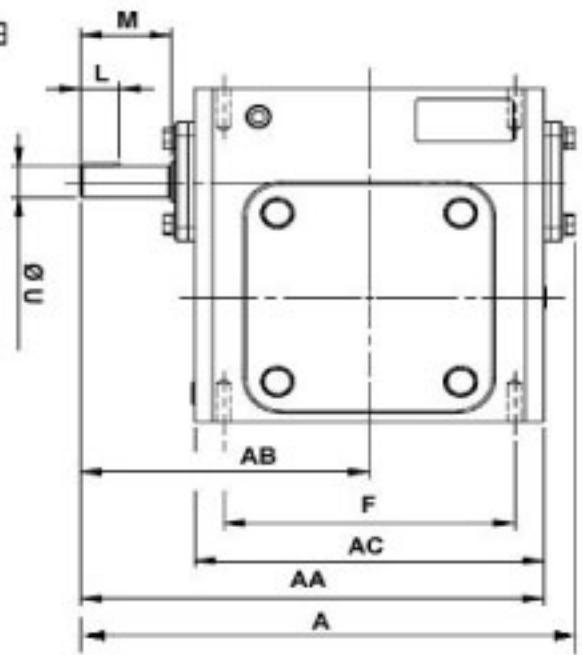

SURPLUS CENTER

800-488-3407
 www.surpluscenter.com
 1015 West "O" St.
 LINCOLN, NE 68528

WorldWide Gear Reducers Shaft to Shaft 325 Series

* Fill in with any ratios

A	AA	AB	AC	B	BB	BD	BE	CC	F	H	LL	Z
12.74	11.949	7.441	9.016	11.014	7.059	5.748	4	3.25	7.5	9.375	3.5	7/16-14 UNC

Input Shaft				Output Shaft				Oil (oz.)
M	L	U	T*V	N	L1	S	W*Y	
2.343	1	0.875	3/16*3/32	3.25	2.438	1.375	5/16*5/32	78.46

Unit: Inches
 Scale — 1:4.5