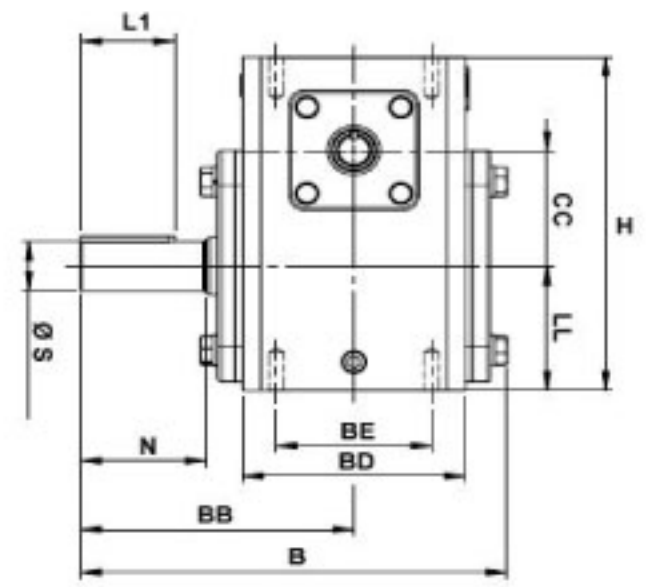

SURPLUS CENTER

800-488-3407
 www.surpluscenter.com
 1015 West "O" St.
 LINCOLN, NE 68528

WorldWide Gear Reducers Shaft to Shaft 325 Series

* Fill in with any ratios

A	AA	AB	AC	B	BB	BD	BE	CC	F	H	LL	Z
12.74	11.949	7.441	9.016	11.014	7.059	5.748	4	3.25	7.5	9.375	3.5	7/16-14 UNC

Input Shaft				Output Shaft				Oil (oz.)
M	L	U	T*V	N	L1	S	W*Y	
2.343	1	0.875	3/16*3/32	3.25	2.438	1.375	5/16*5/32	78.46

Unit: Inches
 Scale — 1:4.5