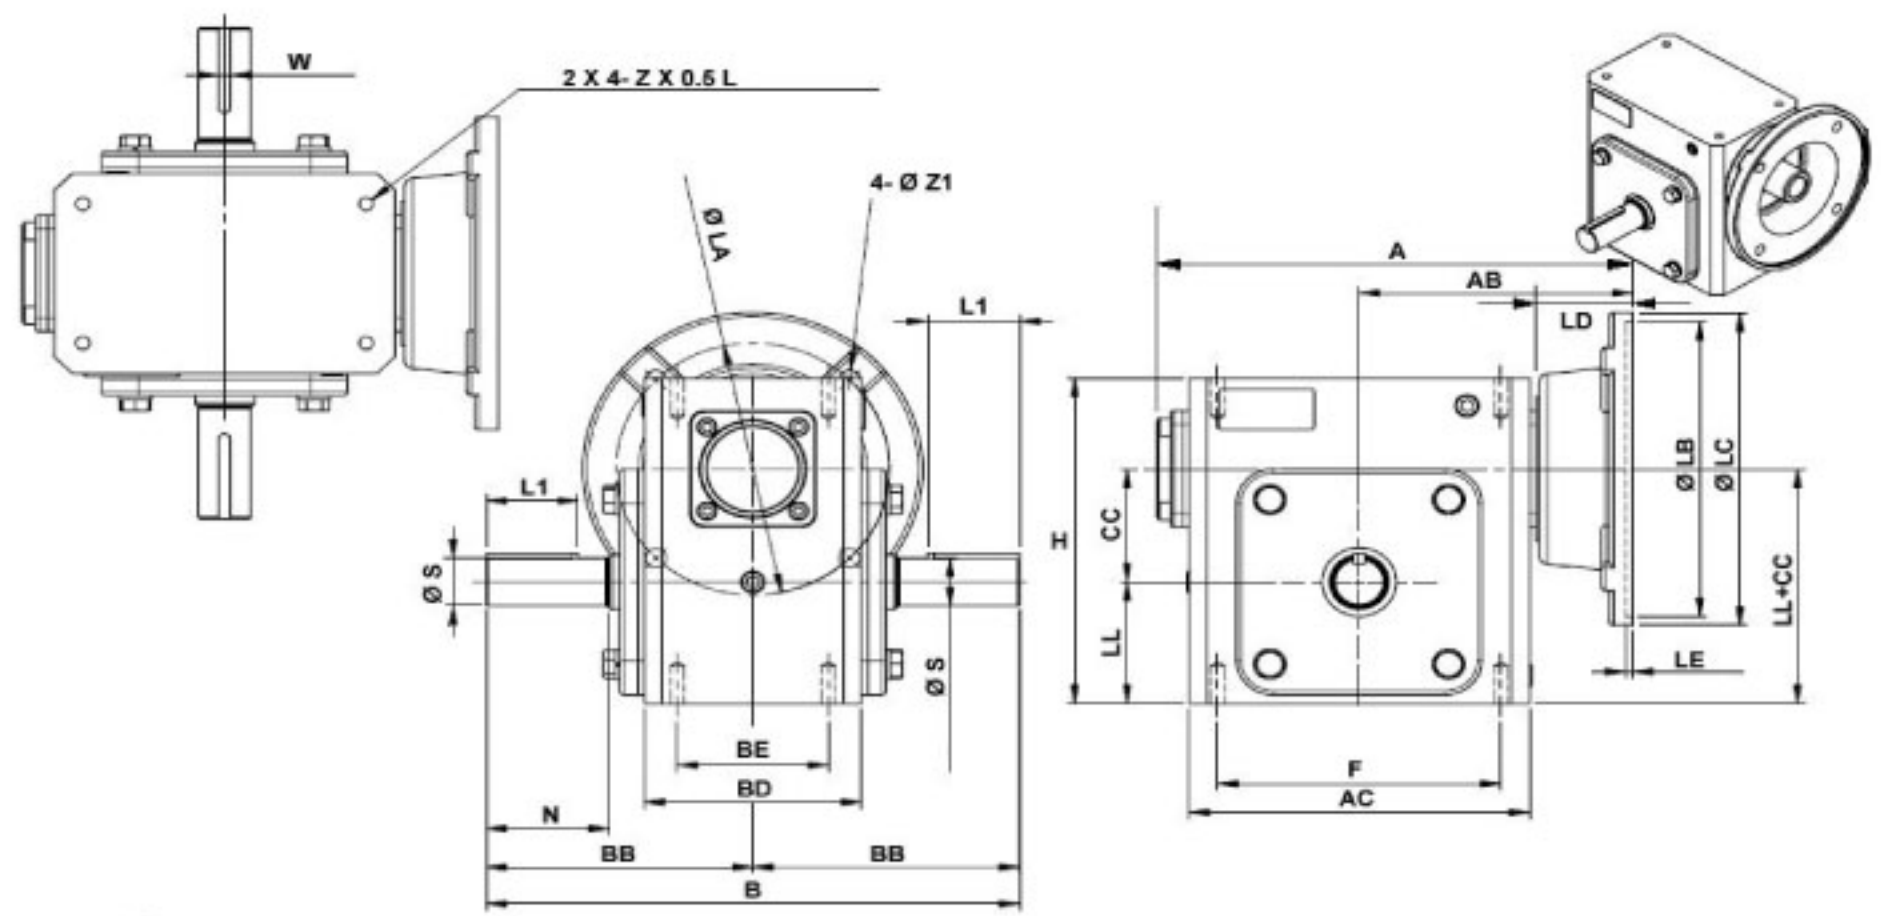

SURPLUS CENTER
 800-488-3407
 www.surpluscenter.com
 1015 West "O" St.
 LINCOLN, NE 68528

WorldWide Gear Reducers
 Dual Output
 325 Series

* Fill in with any ratios

A	AB	AC	B	BB	BD	BE	CC	F	H	LL	N	Z
12.59	7.244	9.016	14.118	7.059	5.748	4	3.25	7.5	9.375	3.5	3.25	7/16-14 UNC

Flange				Input Bore		Output Shaft			Oil (oz.)		
LA	LB	LC	LD	LE	Z1	U	T*V	L1		S	W*Y
7.25	8.5	9	2.599	0.197	0.551	1.125	1/4*1/8	2.438	1.375	5/16*5/32	78.46

Unit: Inches
 Scale — 1:4.5