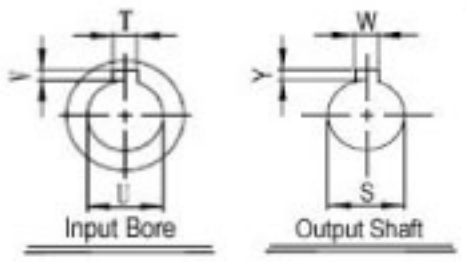

SURPLUS CENTER
 800-488-3407
 www.surpluscenter.com
 1015 West "O" St.
 LINCOLN, NE 68528

WorldWide Gear Reducers
 Dual Output
 325 Series

* Fill in with any ratios

A	AB	AC	B	BB	BD	BE	CC	F	H	LL	N	Z
12.59	7.244	9.016	14.118	7.059	5.748	4	3.25	7.5	9.375	3.5	3.25	7/16-14 UNC

Flange				Input Bore		Output Shaft			Oil (oz.)		
LA	LB	LC	LD	LE	Z1	U	T*V	L1		S	W*Y
7.25	8.5	9	2.599	0.197	0.551	1.125	1/4*1/8	2.438	1.375	5/16*5/32	78.46

Unit: Inches
 Scale — 1:4.5